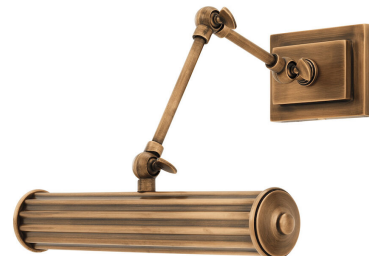

E I C H H O L T Z

EST. 1992

SPECIFICATION SHEET

Item no.	111846
Item description	Wall Lamp Luca antique brass finish S Antique brass finish
Suitable for	Indoor use/dry locations only
Net weight (kg)	0.9
Net weight (lbs)	1.98

DIMENSIONS

Dimensions (cm)	W. 30 D. 34 H. 21 cm Adjustable
Dimensions (inch)	W. 11.81" D. 13.39" H. 8.27" Adjustable
Wire length (cm)	15
Wire length (inch)	5.91

MATERIALS

111846	Wall Lamp Luca antique brass finish S Iron Brass Kirsite
--------	---