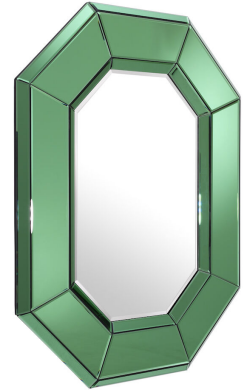

## SPECIFICATION SHEET

Item no.	111720
Item description	Mirror le Sereno green mirror glass Green mirror glass   bevelled mirror glass
Suitable for	Indoor use/dry locations only
Net weight (kg)	21.1
Net weight (lbs)	46.5

## DIMENSIONS

Dimensions (cm)	L. 106   W. 80   D. 5 cm
Dimensions (inch)	L. 41.73"   W. 31.50"   D. 1.97"
Visible mirror dimensions (cm)	L. 72   W. 45 cm
Visible mirror dimensions (inch)	L. 28.35"   W. 17.72"

## MATERIALS

111720	Mirror le Sereno green mirror glass Mirror glass   MDF
--------	---

## LOGISTIC INFORMATION

111720	Mirror le Sereno green mirror glass   1 pc(s)
Carton length (m)	0.118
Carton width (m)	0.91
Carton height (m)	0.14
Carton cubage (m)	0.015
Gross weight (kg)	23.8
HS code EU	70099200
Carton length (inch)	4.65
Carton width (inch)	35.83
Carton height (inch)	5.51
Carton cubage (ft)	0.53
Gross weight (lbs)	52.46
HS code USA	7009925095
Country of origin	China