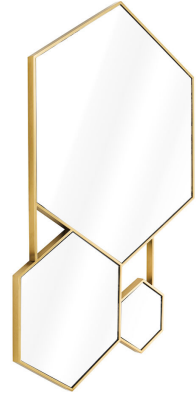

EICHHOLTZ

EST. 1992

SPECIFICATION SHEET

Item no.	111663
Item description	Mirror Hexa gold finish Gold finish
Suitable for	Indoor use/dry locations only
Net weight (kg)	23.5
Net weight (lbs)	51.79

DIMENSIONS

Dimensions (cm)	W. 87 D. 3 H. 132 cm
Dimensions (inch)	W. 34.25" D. 1.18" H. 51.97"

MATERIALS

111663	Mirror Hexa gold finish Stainless steel Mirror glass
Stainless steel grade	SAE 304

SPECIFICATIONS

Assembly required?	No assembly required
Hanging method	French cleat, vertical

LOGISTIC INFORMATION

111663	Mirror Hexa gold finish 1 pc(s)
Carton length (m)	0.91
Carton width (m)	1.36
Carton height (m)	0.06
Carton cubage (m)	0.0743
Gross weight (kg)	24
HS code EU	70099200
Carton length (inch)	35.83
Carton width (inch)	53.54
Carton height (inch)	2.36
Carton cubage (ft)	2.62
Gross weight (lbs)	52.9
HS code USA	7009925095
Country of origin	China