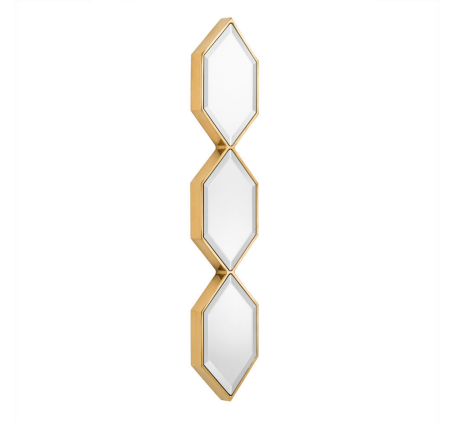

## SPECIFICATION SHEET

Item no.	111075
Item description	Mirror Saronno gold finish Gold finish   bevelled mirror glass
Suitable for	Indoor use/dry locations only
Net weight (kg)	7.6
Net weight (lbs)	16.75

## DIMENSIONS

Dimensions (cm)	W. 25   D. 4   H. 110 cm
Dimensions (inch)	W. 9.84"   D. 1.57"   H. 43.31"
Visible mirror dimensions (cm)	L. 22.5   W. 34.5 cm
Visible mirror dimensions (inch)	L. 8.86"   W. 13.58"

## MATERIALS

111075	Mirror Saronno gold finish Stainless steel
Stainless steel grade	SAE 201