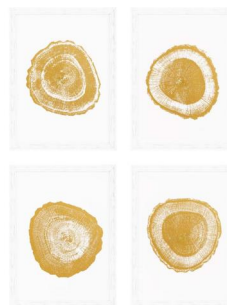

E I C H H O L T Z

SPECIFICATION SHEET

Item no.	110875
Item description	Print EC257 Gold Foil: Tree Rings set of 4
Category	Wall decoration
Type	Prints
Country of origin	Belgium

ITEM MEASUREMENTS

Dimensions (cm)	61,5 x H. 82 x D. 2 cm per frame
Dimensions (inch)	24.21" x 32.28" H x 0.79" D
Net weight (kg)	16

SPECIFICATIONS

Material(s)	Abachi wood MDF Glass Paper
Finish(es)/colour(s)	White wooden frame clear glass
Suitable for	Indoor use/dry locations only

PACKAGE INFORMATION (MTR/KG)

Package measurements	0,84 x 0,63 x 0,085
Volume	0,0450
Gross weight (kg)	16,40