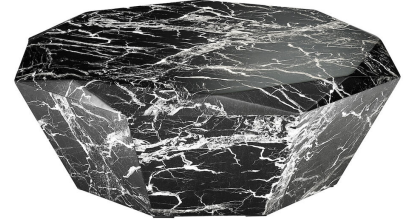

E I C H H O L T Z

EST. 1992

SPECIFICATION SHEET

Item no.	110662
Item description	Coffee Table Diamond black faux marble Black faux marble
Suitable for	Indoor use/dry locations only
Net weight (kg)	39
Net weight (lbs)	85.96

DIMENSIONS

Dimensions (cm)	L. 101 W. 101 H. 32 cm
Dimensions (inch)	L. 39.76" W. 39.76" H. 12.60"

MATERIALS

110662	Coffee Table Diamond black faux marble MDF Sand Resin Paper
--------	--

SPECIFICATIONS

Assembly required?	No assembly required
Maximum weight load (kg)	60
Maximum weight load (lbs)	132.28

LOGISTIC INFORMATION

110662	Coffee Table Diamond black faux marble 1 pc(s)
Carton length (m)	1.07
Carton width (m)	1.07
Carton height (m)	0.43
Carton cubage (m)	0.4923
Gross weight (kg)	47.2
HS code EU	94036010
Carton length (inch)	42.13
Carton width (inch)	42.13
Carton height (inch)	16.93
Carton cubage (ft)	17.39
Gross weight (lbs)	104.03
HS code USA	9403608081
Country of origin	China