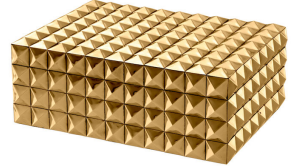

EICHHOLTZ

EST. 1992

SPECIFICATION SHEET

Item no.	110052
Item description	Box Vivienne gold finish S Gold finish
Suitable for	Indoor use/dry locations only
Net weight (kg)	1.5
Net weight (lbs)	3.31

DIMENSIONS

Dimensions (cm)	L. 21 W. 28 H. 10 cm
Dimensions (inch)	L. 8.27" W. 11.02" H. 3.94"

MATERIALS

110052	Box Vivienne gold finish S MDF Brass
--------	---

LOGISTIC INFORMATION

110052	Box Vivienne gold finish S 1 pc(s)
Carton length (m)	0.395
Carton width (m)	0.28
Carton height (m)	0.185
Carton cubage (m)	0.0205
Gross weight (kg)	1.7
HS code EU	44209099
Carton length (inch)	15.55
Carton width (inch)	11.02
Carton height (inch)	7.28
Carton cubage (ft)	0.72
Gross weight (lbs)	3.75
HS code USA	4420904500
Country of origin	India