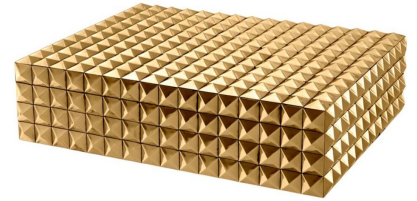

E I C H H O L T Z

EST. 1992

SPECIFICATION SHEET

Item no.	110051
Item description	Box Vivienne gold finish L Gold finish
Suitable for	Indoor use/dry locations only
Net weight (kg)	2.7
Net weight (lbs)	5.95

DIMENSIONS

Dimensions (cm)	L. 30 W. 40 H. 10 cm
Dimensions (inch)	L. 11.81" W. 15.75" H. 3.94"

MATERIALS

110051	Box Vivienne gold finish L MDF Brass
--------	---

LOGISTIC INFORMATION

110051	Box Vivienne gold finish L 1 pc(s)
Carton length (m)	0.525
Carton width (m)	0.39
Carton height (m)	0.185
Carton cubage (m)	0.0379
Gross weight (kg)	3.6
HS code EU	44209099
Carton length (inch)	20.67
Carton width (inch)	15.35
Carton height (inch)	7.28
Carton cubage (ff)	1.34
Gross weight (lbs)	7.93
HS code USA	4420904500
Country of origin	India