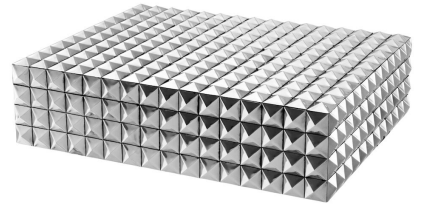

E I C H H O L T Z

EST. 1992

SPECIFICATION SHEET

Item no.	110049
Item description	Box Vivienne nickel finish L Nickel finish
Suitable for	Indoor use/dry locations only
Net weight (kg)	2.4
Net weight (lbs)	5.29

DIMENSIONS

Dimensions (cm)	L. 30 W. 40 H. 10 cm
Dimensions (inch)	L. 11.81" W. 15.75" H. 3.94"

MATERIALS

110049	Box Vivienne nickel finish L MDF Stainless steel
Stainless steel grade	J4

LOGISTIC INFORMATION

110049	Box Vivienne nickel finish L 1 pc(s)
Carton length (m)	0.525
Carton width (m)	0.39
Carton height (m)	0.185
Carton cubage (m)	0.0379
Gross weight (kg)	3.3
HS code EU	44209099
Carton length (inch)	20.67
Carton width (inch)	15.35
Carton height (inch)	7.28
Carton cubage (ft)	1.34
Gross weight (lbs)	7.27
HS code USA	4420904500
Country of origin	India