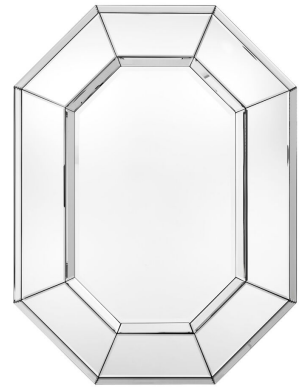

EICHHOLTZ

EST. 1992

SPECIFICATION SHEET

Item no.	110019
Item description	Mirror le Sereno Bevelled mirror glass
Suitable for	Indoor use/dry locations only
Net weight (kg)	21.1
Net weight (lbs)	46.5

DIMENSIONS

Dimensions (cm)	L. 106 W. 80 D. 5 cm
Dimensions (inch)	L. 41.73" W. 31.50" D. 1.97"
Visible mirror dimensions (cm)	L. 72 W. 45 cm
Visible mirror dimensions (inch)	L. 28.35" W. 17.72"

MATERIALS

110019	Mirror le Sereno Mirror glass MDF
--------	--

SPECIFICATIONS

Assembly required?	No assembly required
Hanging method	French cleat, horizontal & vertical

LOGISTIC INFORMATION

110019	Mirror le Sereno 1 pc(s)
Carton length (m)	0.118
Carton width (m)	0.91
Carton height (m)	0.14
Carton cubage (m)	0.015
Gross weight (kg)	23.8
HS code EU	70099200
Carton length (inch)	4.65
Carton width (inch)	35.83
Carton height (inch)	5.51
Carton cubage (ft)	0.53
Gross weight (lbs)	52.46
HS code USA	7009925095
Country of origin	China