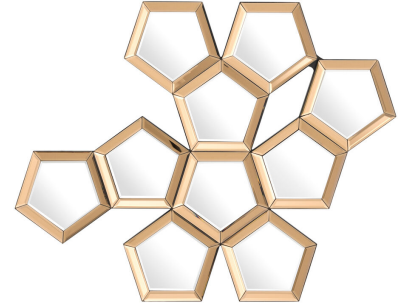

EICHHOLTZ

EST. 1992

SPECIFICATION SHEET

Item no.	109971
Item description	Mirror Cheyenne Rose mirror glass
Suitable for	Indoor use/dry locations only
Net weight (kg)	9.8
Net weight (lbs)	21.6

DIMENSIONS

Dimensions (cm)	W. 101 D. 3.5 H. 87 cm
Dimensions (inch)	W. 39.76" D. 1.38" H. 34.25"

MATERIALS

109971	Mirror Cheyenne Mirror glass MDF
--------	---------------------------------------

SPECIFICATIONS

Assembly required?	No assembly required
Hanging method	French cleat, horizontal

LOGISTIC INFORMATION