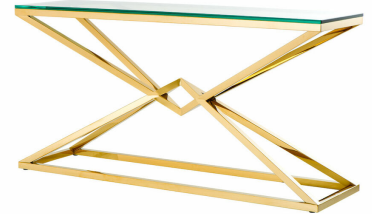

E I C H H O L T Z

EST. 1992

SPECIFICATION SHEET

Item no. 109874
Item description Console Table Connor L gold finish
Gold finish | clear glass

Suitable for Indoor use/dry locations only

Net weight (kg) 34.2
Net weight (lbs) 75.38

DIMENSIONS

Dimensions (cm) L. 150 | W. 40 | H. 74 cm
Dimensions (inch) L. 59.06" | W. 15.75" | H. 29.13"
Glass thickness (mm) 15
Glass thickness (inch) 0.59

MATERIALS

109874A Console Table Connor L gold finish - Stand
Stainless steel
Stainless steel grade SAE 201
109874B Console Table Connor L gold finish - Glass
Glass

SPECIFICATIONS

Assembly required? No assembly required
Maximum weight load (kg) 40
Maximum weight load (lbs) 88.18

LOGISTIC INFORMATION

109874A Console Table Connor L gold finish - Stand | 1 pc(s)
Carton length (m) 1.525
Carton width (m) 0.425
Carton height (m) 0.76
Carton cubage (m) 0.4926
Gross weight (kg) 16.8
HS code EU 94032080
Carton length (inch) 60.04
Carton width (inch) 16.73
Carton height (inch) 29.92
Carton cubage (ft) 17.4
Gross weight (lbs) 37.03
HS code USA 9403200050
Country of origin China
109874B Console Table Connor L gold finish - Glass | 1 pc(s)
Carton length (m) 1.555
Carton width (m) 0.46