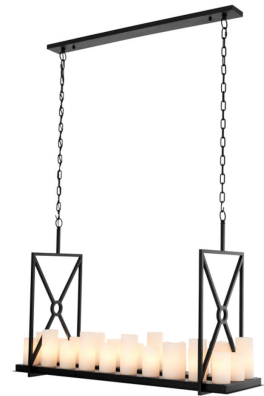

EICHHOLTZ

EST. 1992

SPECIFICATION SHEET

Item no.	109566
Item description	Chandelier Commodore black finish Black finish including faux candle shades LED spots including remote control
Suitable for	Indoor use/dry locations only
Net weight (kg)	25
Net weight (lbs)	55.1

DIMENSIONS

Dimensions (cm)	W. 120 D. 39 H. 79 cm
Dimensions (inch)	W. 47.24" D. 15.35" H. 31.10"
Wall/ceiling plate dimensions (cm)	L. 108 W. 10 H. 2.5 cm
Wall/ceiling plate dimensions (inch)	L. 42.52" W. 3.94" H. 0.98"
Wire length (cm)	165
Wire length (inch)	64.96

MATERIALS

109566	Chandelier Commodore black finish Iron Resin
--------	---

SPECIFICATIONS

Assembly required?	This product requires assembly
Lamp holder	E14
Lamp holder qty	22
Plug	Not applicable
Voltage	220 - 240 Volt
Wattage (max)	5 watt
Wattage (total)	4 watt
Light source	High Power LED spots included E14 light bulbs not included
LED colour temperature (kelvin)	2800 K
Nominal lifetime	8000 hours
Lumen	1000 Lumen
Dimmer	No
Wire	3 core (0,75mm ²)
Test certificates	CE Pass 2018
Hanging method	Chain
Length hanging method (cm)	150
Length hanging method (inch)	59.06

LOGISTIC INFORMATION

109566	Chandelier Commodore black finish 1 pc(s)
Carton length (m)	1.28
Carton width (m)	0.48
Carton height (m)	0.435

All product specifications and data on this sheet are subject to change without notice to improve reliability, function, design or otherwise. Eichholtz disclaims any and all liability for any errors, inaccuracies or incompleteness contained on this sheet or in any other disclosure relating to the products. 07/02/2024