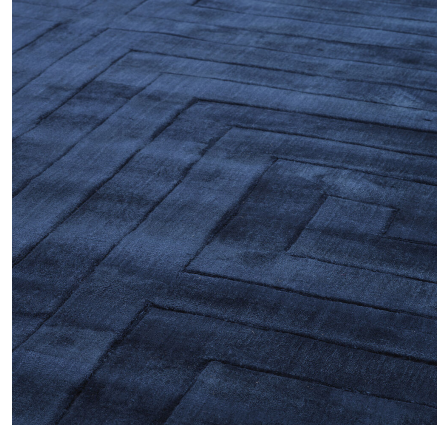

E I C H H O L T Z

EST. 1992

SPECIFICATION SHEET

Item no.	109276
Item description	Carpet Baldwin sapphire 200 x 300 cm Sapphire Hand woven 100% viscose pile
Suitable for	Indoor use/dry locations only
Net weight (kg)	30.9
Net weight (lbs)	68.1

DIMENSIONS

Dimensions (cm)	L. 300 W. 200 cm dimensions may vary by up to 3%
Dimensions (inch)	L. 118.11" W. 78.74" dimensions may vary by up to 3%

MATERIALS

109276	Carpet Baldwin sapphire 200 x 300 cm Viscose Cotton Latex
Backing	Cotton polyester latex