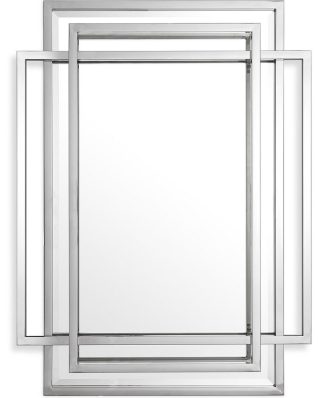

E I C H H O L T Z

EST. 1992

SPECIFICATION SHEET

Item no.	105197
Item description	Mirror New Classic Polished stainless steel bevelled mirror glass
Suitable for	Indoor use/dry locations only
Net weight (kg)	23.6
Net weight (lbs)	52.01

DIMENSIONS

Dimensions (cm)	L. 115 W. 85 D. 9 cm
Dimensions (inch)	L. 45.28" W. 33.46" D. 3.54"

MATERIALS

105197	Mirror New Classic Mirror glass Stainless steel MDF
--------	--

SPECIFICATIONS

Assembly required?	No assembly required
Hanging method	French cleat, horizontal & vertical

LOGISTIC INFORMATION

105197	Mirror New Classic 1 pc(s)
Carton length (m)	1.3
Carton width (m)	0.955
Carton height (m)	0.19
Carton cubage (m)	0.2359
Gross weight (kg)	27.2
HS code EU	70099200
Carton length (inch)	51.18
Carton width (inch)	37.6
Carton height (inch)	7.48
Carton cubage (ft)	8.33
Gross weight (lbs)	59.95
HS code USA	7009925095
Country of origin	China