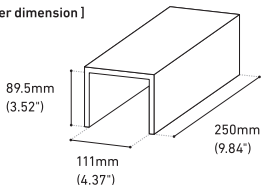

Stylish storage rack for efficient space use.

[Inner dimension]

Size : W122 × D250 × H95mm
(4.80" × 9.84" × 3.74"h)

Inner dimension : W111 × D250 × H89.5mm
(4.37" × 9.84" × 3.52"h)

Materials : Main body / MDF
Surface / Olefin resin sheet