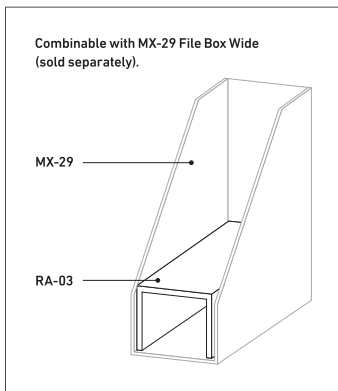

Safety Precautions

☐ Use on a flat surface. ☐ Select the place of use carefully so as not to scratch the contact surface. ☐ Do not concentrate the load in one place. It may cause deformation, breakage or injury. ☐ Do not exceed the load capacity. ☐ Do not apply sudden load. ☐ Do not ride or lean on the product. ☐ Do not use this product except for its specified purpose. ☐ Applying force in an outward direction may cause breakage of bonding area. ☐ Do not put a tape on. It may peel the surface of the product or cause breakage.

*Depending on the product, the color and pattern of the surface may vary.

like-it®

www.like-it.jp

Like-it Co., Ltd.
814-1, Kamori, Katsuragi, Nara, 639-0271, Japan
Tel. +81 745 77 3225 Fax. +81 745 76 7335

Made in Japan