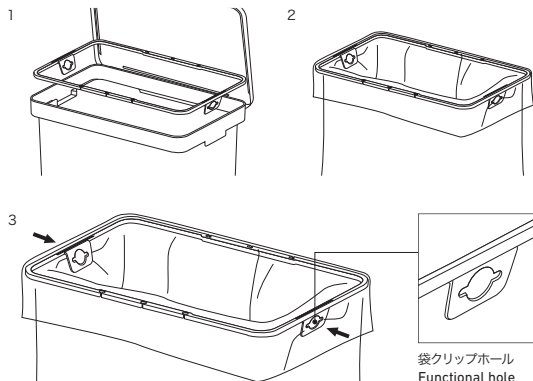

屋外でも使える ダストボックス52ワイド Trash & Recycling Bin

ポリ袋のセットの仕方 | How to set the trash bag