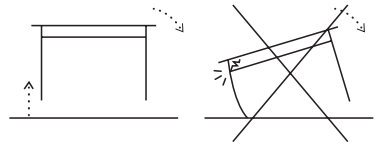

# Triss / Tulsi

---

20 min

x2

x2

① x1

② x1

③ x1

④ x1

Ax9 (M8x25mm)

Bx4 (M8x360mm)

Cx3 (Ø10x40mm)

Dx12 (M8x16mm)

Ex10 (M8)

Fx7 (M8x5mm)

plastic  
Gx6 (M8x24mm)

Hx6 (40x40mm)

Ix1 (M8)

Jx1

Kx4 (M8x20mm)

Lx2 (38x28x16mm)

Mx1

Ø3.5X20 Nx2

1