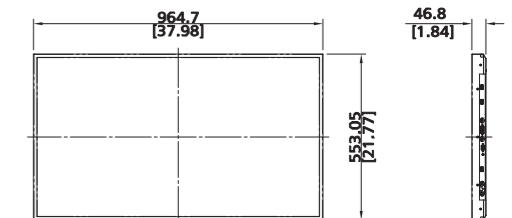

DIMENSIONS

[Unit: mm[inch]]

Specifications and design are subject to change without notice. See our website for detailed information.

UPDATE: JUL. 2022

HEAD OFFICE - HYUNDAI IT CO., LTD.
5F, 36, Sangil-ro 10-gil, Gangdong-gu, Seoul, 05288 Korea
Tel. +82 70 7008 0151 E-mail: ssoh@hyundaiit.com
www.hyundaiit.com