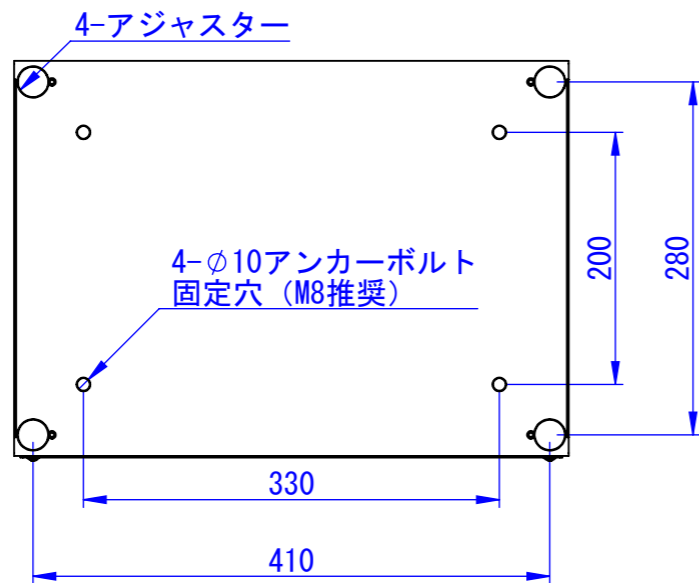

1

2

3

4

5

6

7

8

RevNo	Revision note	Date	Signature	Checked

A

B

C

D

E

F

表面処理
IW : アイボリーホワイト
CG : チャコールグレー
WB : ウォルナットブラウン

Designed by K_Ikeda	Checked by -	Approved by - date -	Filename -	Date 18/05/08	Scale 1:6
エス・ディ・エス株式会社			TKCB32-15□		
			SDDV115G2301	Edition -	Sheet 1/1

1

2

3

6

7

8