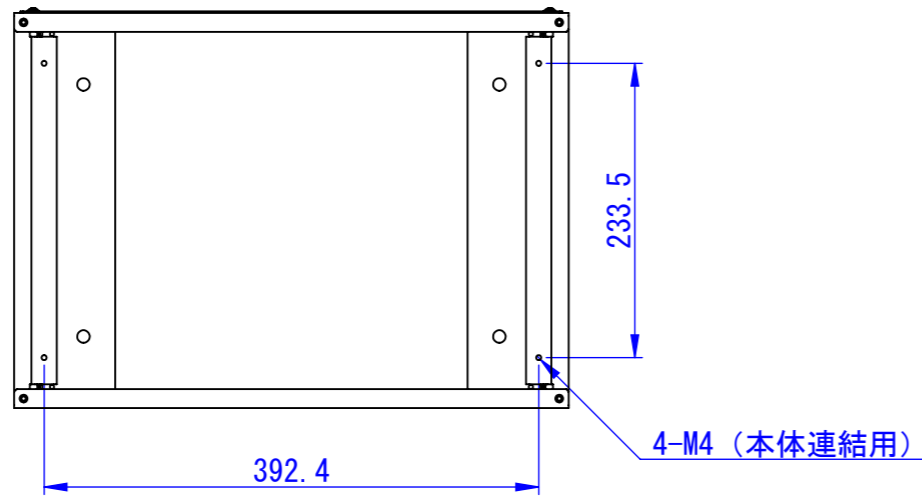

1

2

3

4

5

6

7

8

RevNo	Revision note	Date	Signature	Checked

A

B

C

D

E

F

表面処理
IW : アイボリーホワイト
CG : チャコールグレー
WB : ウォルナットブラウン

Designed by K_Ikeda	Checked by -	Approved by - date -	Filename -	Date 18/05/08	Scale 1:6
エス・ディ・エス株式会社			TKCB32-15□		
			SDDV115G2301	Edition -	Sheet 1/1

1

2

3

6

7

8