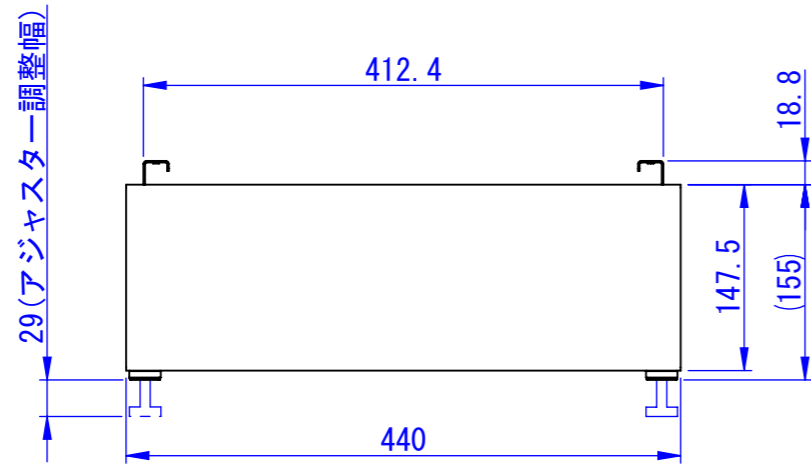

1

2

3

4

5

6

7

8

RevNo	Revision note	Date	Signature	Checked

A

B

C

D

E

F

表面処理
IW : アイボリーホワイト
CG : チャコールグレー
WB : ウォルナットブラウン

Designed by K_Ikeda	Checked by -	Approved by - date -	Filename -	Date 18/05/08	Scale 1:6
エス・ディ・エス株式会社			TKCB32-15□		
			SDDV115G2301	Edition -	Sheet 1/1

1

2

3

6

7

8