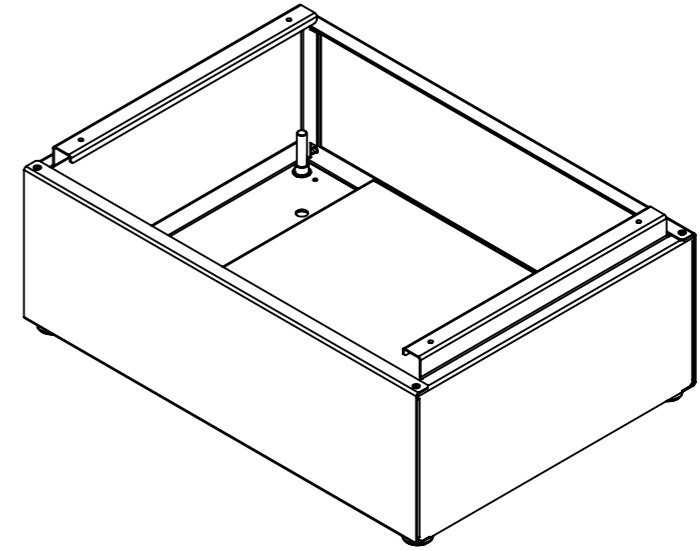

1

2

3

4

5

6

7

8

RevNo	Revision note	Date	Signature	Checked

A

B

C

D

E

F

表面処理
IW : アイボリーホワイト
CG : チャコールグレー
WB : ウォルナットブラウン

Designed by K_Ikeda	Checked by -	Approved by - date -	Filename -	Date 18/05/08	Scale 1:6
エス・ディ・エス株式会社			TKCB32-15□		
			SDDV115G2301	Edition -	Sheet 1/1

1

2

3

6

7

8