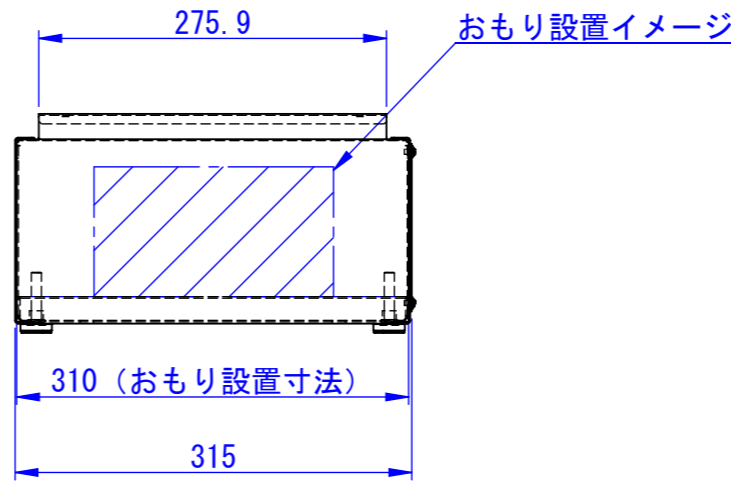

1

2

3

4

5

6

7

8

RevNo	Revision note	Date	Signature	Checked

A

B

C

D

E

F

表面処理
IW : アイボリーホワイト
CG : チャコールグレー
WB : ウォルナットブラウン

Designed by K_Ikeda	Checked by -	Approved by - date -	Filename -	Date 18/05/08	Scale 1:6
エス・ディ・エス株式会社			TKCB32-15□		
			SDDV115G2301	Edition -	Sheet 1/1

1

2

3

6

7

8