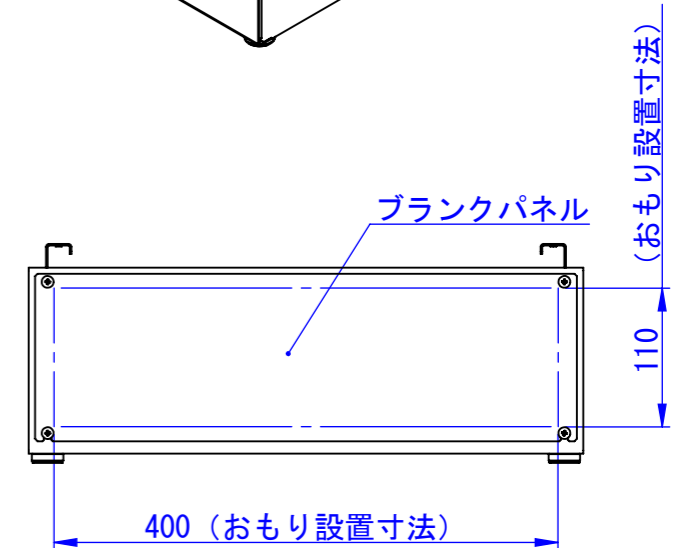

1

2

3

4

5

6

7

8

RevNo	Revision note	Date	Signature	Checked

A

B

C

D

E

F

表面処理
IW : アイボリーホワイト
CG : チャコールグレー
WB : ウォルナットブラウン

Designed by K_Ikeda	Checked by -	Approved by - date -	Filename -	Date 18/05/08	Scale 1:6
エス・ディ・エス株式会社			TKCB32-15□		
			SDDV115G2301	Edition -	Sheet 1/1

1

2

3

6

7

8