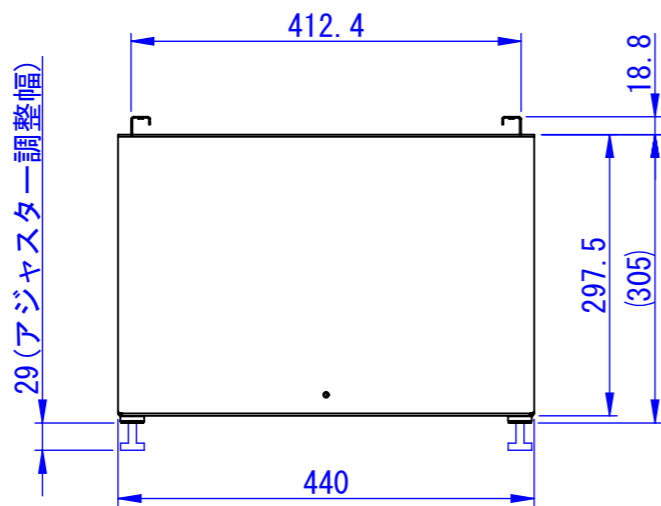

1

2

3

4

5

6

7

8

RevNo	Revision note	Date	Signature	Checked

A

B

C

2020/06/19

D

E

表面処理：
IW：アイボリーホワイト
CG：チャコールグレー
WB：ウォールナットブラウン

Designed by D_Higashi	Checked by -	Approved by - date -	Filename -	Date 20/06/18	Scale 1:8
エス・ディ・エス株式会社			TKCB31-30□		
			SDDV115G1501	Edition -	Sheet 1/1

1

2

3

6

7

8