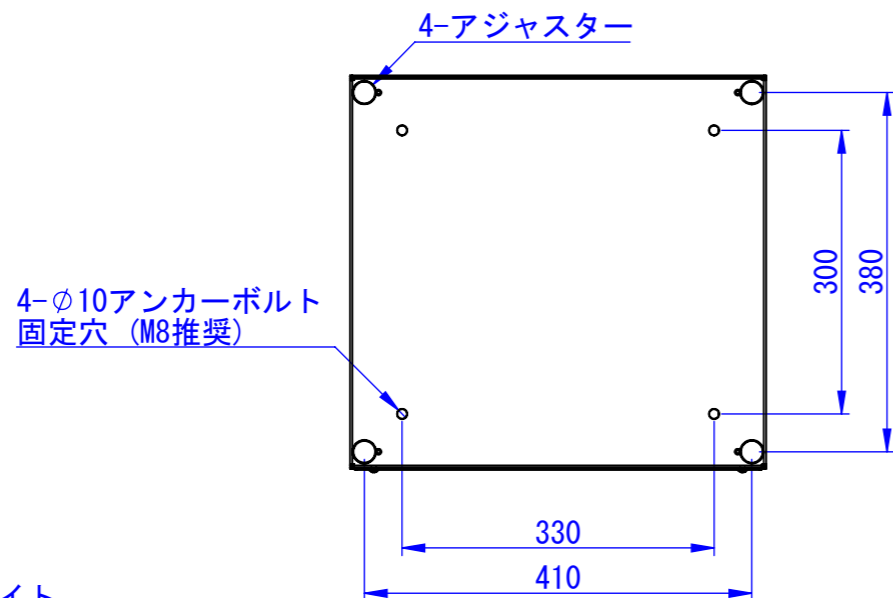

C

2020/06/19

D

E