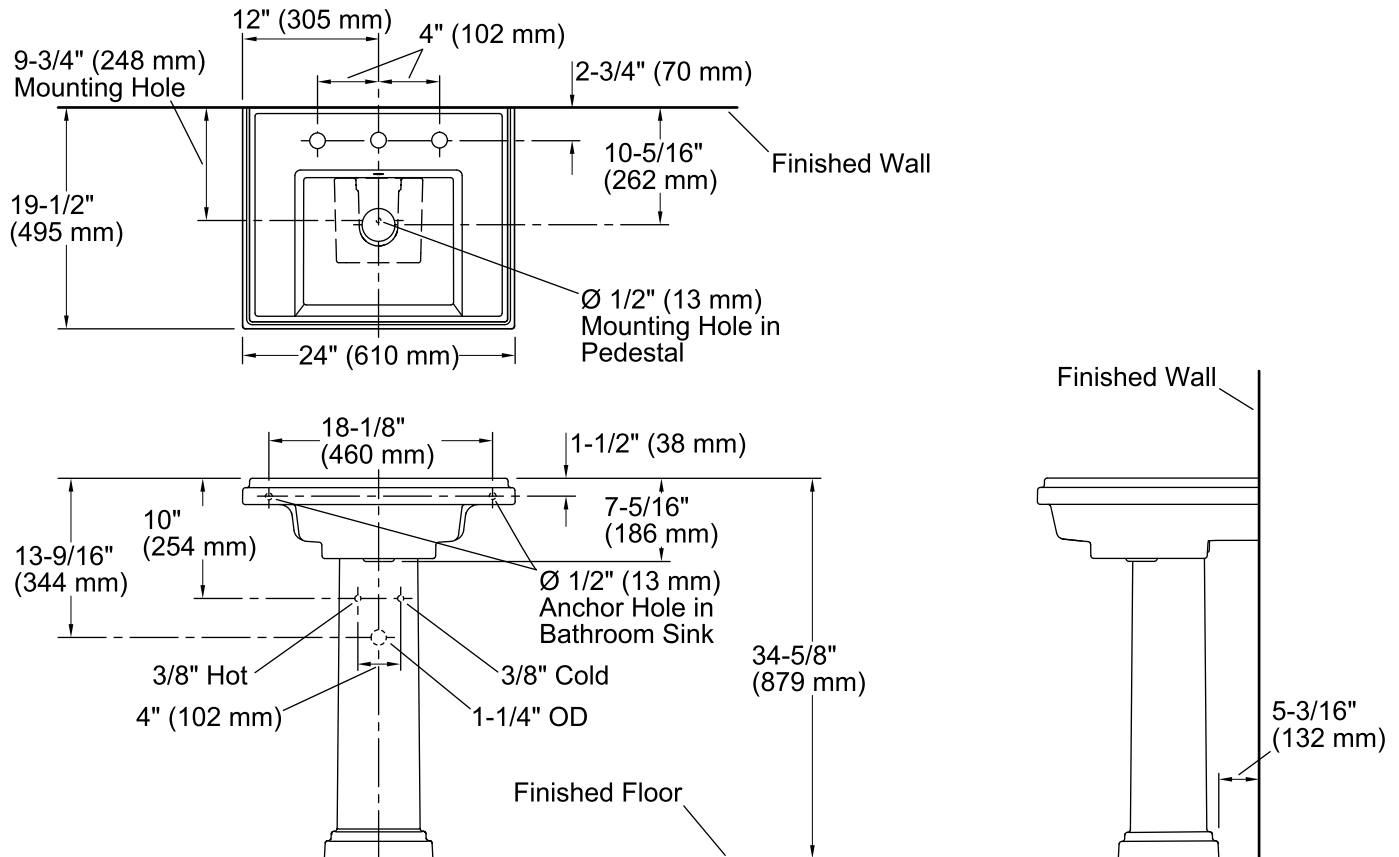

Features

- 8-inch center faucet holes.
- Square basin.
- Overflow drain.
- Combination consists of the K-2757-8 basin and the K-2767 pedestal.
- Coordinates with other products in the Tresham collection.

Material

- Fireclay

Installation

- Pedestal sink.

Recommended Accessories

- K-7605-P Angle Supply with Stop (pair)
- K-8998 P-Trap

Components

Product includes:

- K-2757-8 24" Pedestal Bathroom Sink Basin
- K-2767 Pedestal

Additional included component/s: Bathroom sink, 8" (203 mm) centers, Pedestal, Pedestal accessory pack, and Rubber pads.

Codes/Standards

ASME A112.19.2/CSA B45.1

Technical Information

All product dimensions are nominal.

Bowl configuration:	Single
Installation:	Pedestal
Bowl area:	Length: 14-1/4" (362 mm) Width: 12-1/2" (318 mm) Water depth: 3-1/4" (83 mm)
Number of deck holes:	3
Faucet hole(s):	1-3/8" (35 mm)
Drain hole:	1-3/4" (44 mm)