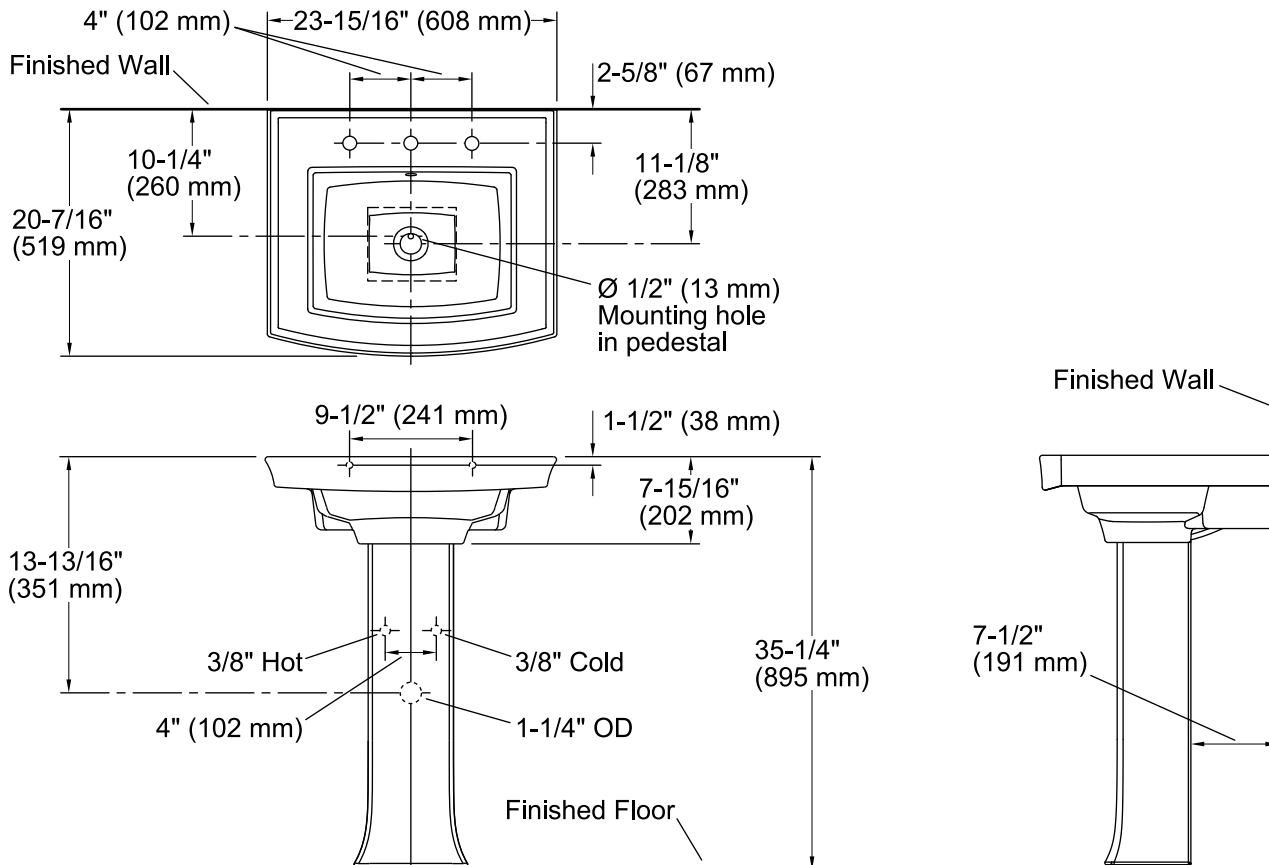

Features

- 8" (203 mm) centerset faucet holes.
- Classic rectangular basin.
- Overflow drain.
- Combination consists of the K-2358-8 basin and the K-2357 pedestal.
- Coordinates with other products in the Archer collection.

Material

- Vitreous china.

Installation

- Pedestal.

Recommended Products/Accessories

- K-7605-P Angle Supply with Stop (pair)
- K-8998 P-Trap
- K-23726 Drain treatment
- K-23725 Cast iron cleaner

Included Components

Product consists of:

- K-2357 Bathroom Sink Pedestal
- K-2358-8 Pedestal Bathroom Sink Basin

Additional Components:

- Pedestal accessory pack
- rubber pads

Codes/Standards

ASME A112.19.2/CSA B45.1

KOHLER® One-Year Limited Warranty

Technical Information

All product dimensions are nominal.

Bowl configuration:	Single
Installation:	Pedestal
Bowl area (Only):	Length: 16-1/4" (413 mm) Width: 11-15/16" (303 mm) Water depth: 4" (102 mm)
Number of deck holes:	3
Faucet hole spacing:	8" (203 mm)
Faucet hole(s):	1-3/8" (35 mm)
Drain hole:	1-3/4" (44 mm)