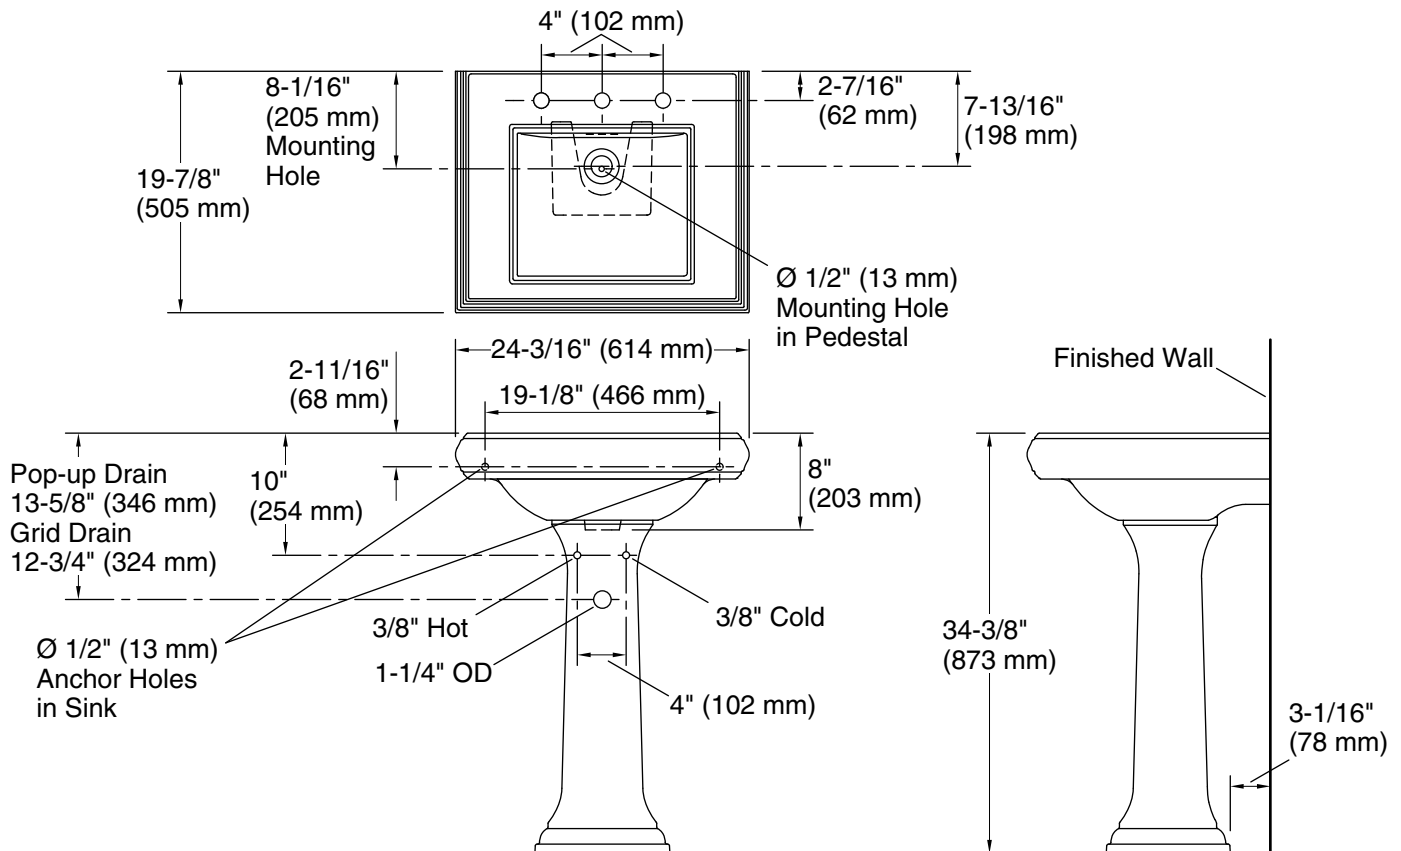

Memoirs® Classic

Pedestal Bathroom Sink

K-2238-8

Features

- 8" (203 mm) centerset faucet holes.
- Refined rectangular basin.
- Overflow drain.
- Combination consists of the K-2239-8 basin and the K-2267 pedestal.
- Coordinates with other products in the Memoirs collection.

- 1041816 Hardware kit, Hollow Wall

Included Components

Product consists of:

- K-2239-8 Pedestal/Console Table Bathroom Sink
- K-2267 Bathroom Sink Pedestal

Additional Components:

- Accessory pack
- Rubber pads

THE BOLD LOOK
OF **KOHLER**®

Technical Information

All product dimensions are nominal.

Bowl configuration:	Single
Installation:	Pedestal
Bowl area (Only):	Length: 15" (381 mm) Width: 13" (330 mm) Water depth: 4-1/2" (114 mm)
Number of deck holes:	3
Faucet hole spacing:	8" (203 mm)
Faucet hole(s):	1-3/8" (35 mm)
Drain hole:	1-3/4" (44 mm)