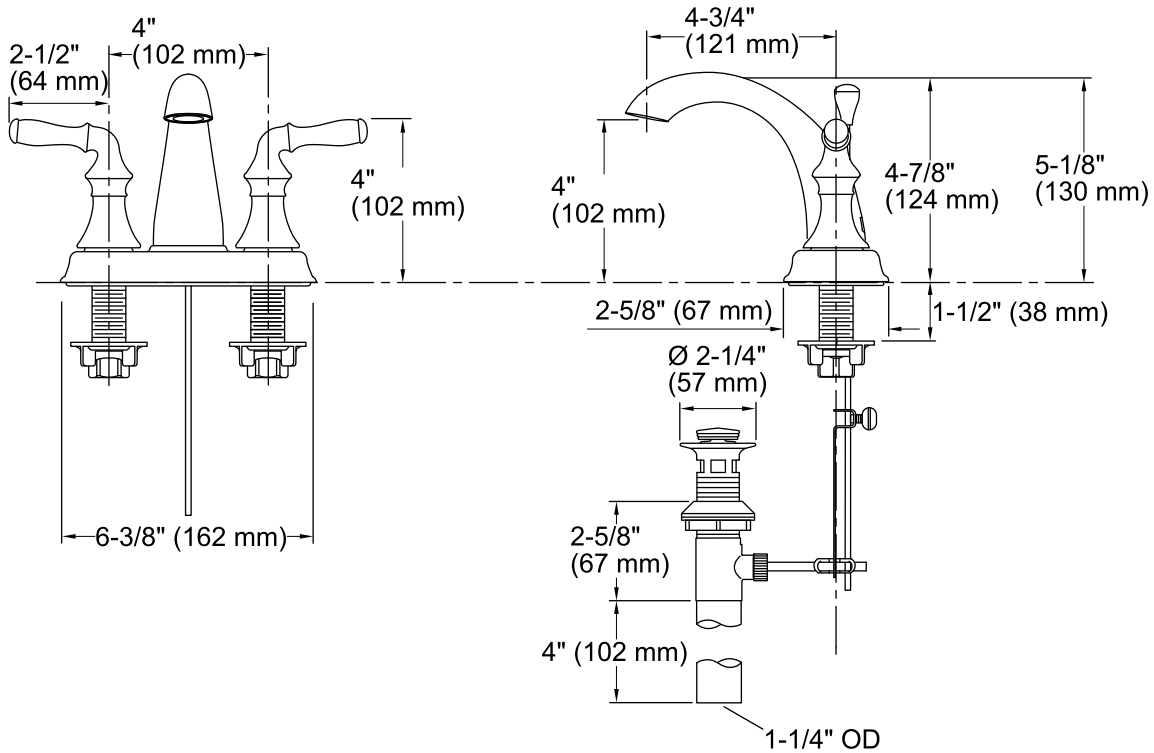

Features

- Two-handle centerset lavatory faucet for 4" centers.
- KOHLER ceramic disc valves exceed industry longevity standards two times for a lifetime of durable performance.
- Premium material construction for durability and reliability.
- KOHLER finishes resist corrosion and tarnishing, exceeding industry durability standards two times.
- Deck-mount installation.
- Completes Devonshire design solution with KOHLER® fixtures and accessories.
- Part of the Devonshire faucet collection.
- Low-flow aerator option available (please see latest price book).

Water Conservation & Rebates

- WaterSense-labeled faucets use at least 30 percent less water than standard 2.2-gpm faucets while still meeting strict performance guidelines.

Optional Accessories

1201610 Medium Concealed Laminar 1.0 gpm (3.8 l/min)

Technical Information

All product dimensions are nominal.

Drain tailpiece included: Yes

Shower Valve:

Flow rate - Max: 1.5 gal/min (5.7 l/min)

Notes

Install this product according to the installation guide.