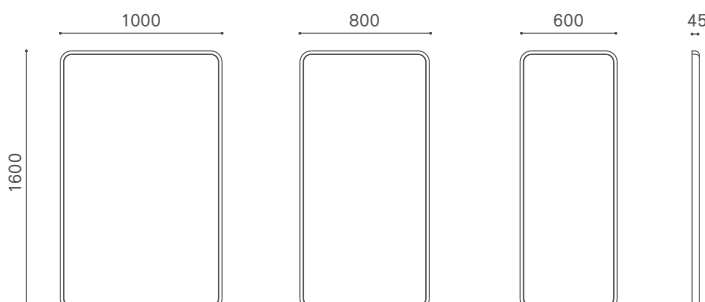

ROSHE MIRROR

ロシェ ミラー

Year of Production 2017-

Designer : MASTERWAL

W1000 D45 H1600	RSMR100160-WN/WO/RO/BC	¥143,000
W800 D45 H1600	RSMR80160-WN/WO/RO/BC	¥132,000
W600 D45 H1600	RSMR60160-WN/WO/RO/BC	¥121,000

無垢材 (一部突板) / オイル仕上げ

ウレタン塗装 クリア + ¥8,800 OPB + ¥13,200

フレーム