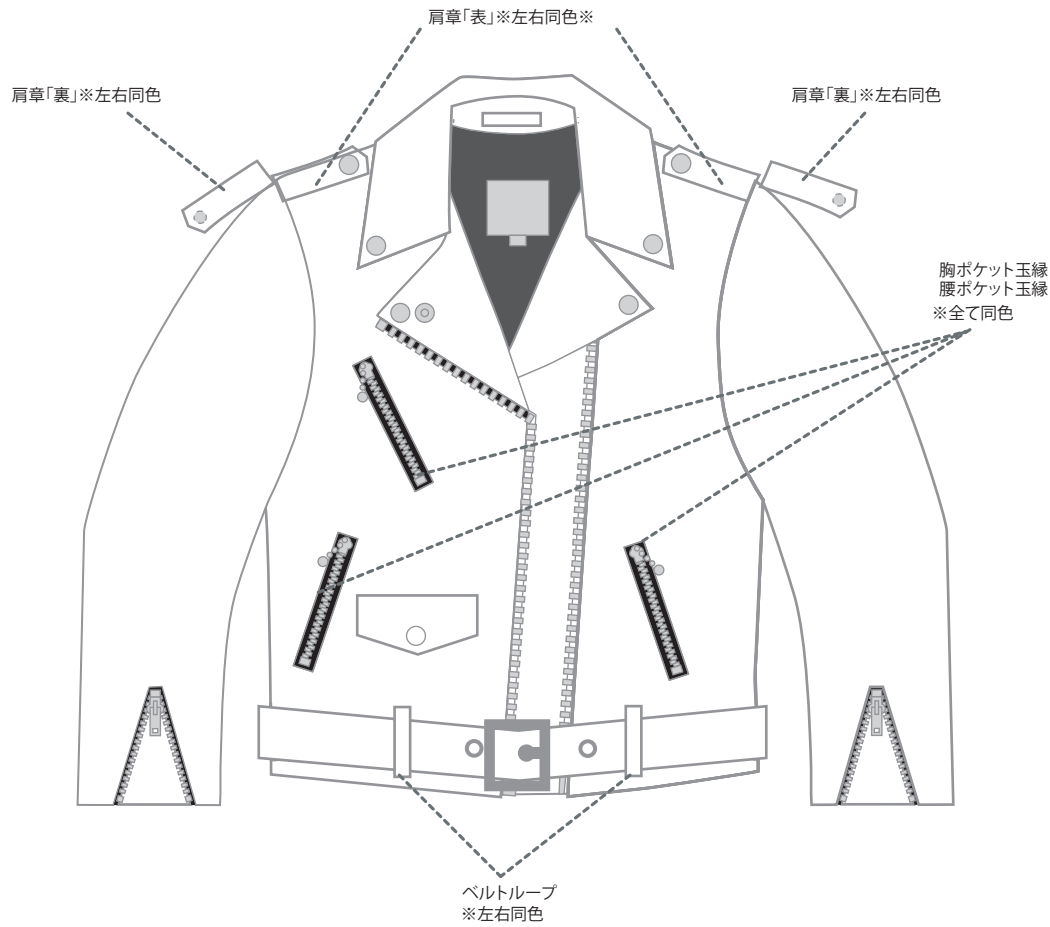

# LJW-3TF LADIES TIGHT FIT FRONT BELT LEATHER JACKET

Size :

Leather : STEER HIDE

Colour :

DATE: \_\_\_\_\_

SIZE: \_\_\_\_\_

LEATHER : STEER HIDE

NAME: \_\_\_\_\_