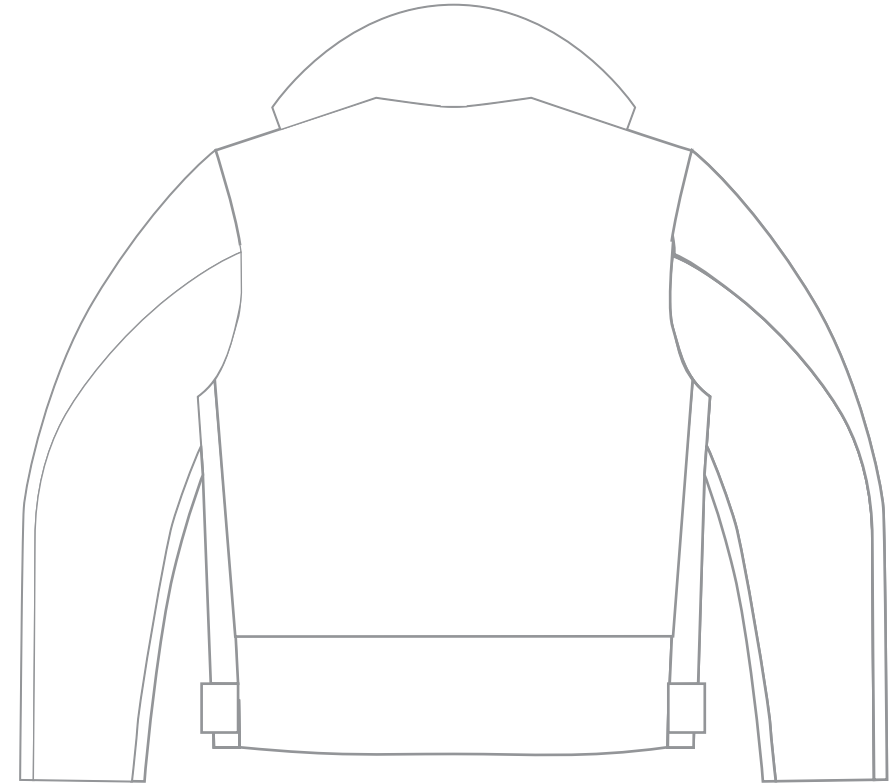

# LJW-3TF LADIES TIGHT FIT FRONT BELT LEATHER JACKET

Size :

Leather : STEER HIDE

Colour :

DATE: \_\_\_\_\_

SIZE: \_\_\_\_\_

LEATHER : STEER HIDE

NAME: \_\_\_\_\_