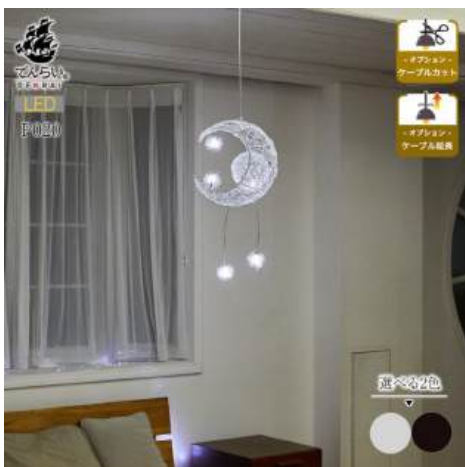

-室内照明- 吊り下げペンダントライト

▼P009

▼P011

▼P014

▼P020

▼P027

▼P027-BALL

▼P027-S

▼P039