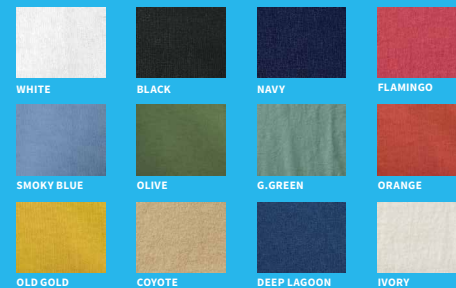

Good On 2024 Summer Color Chart

REACTIVE DYE