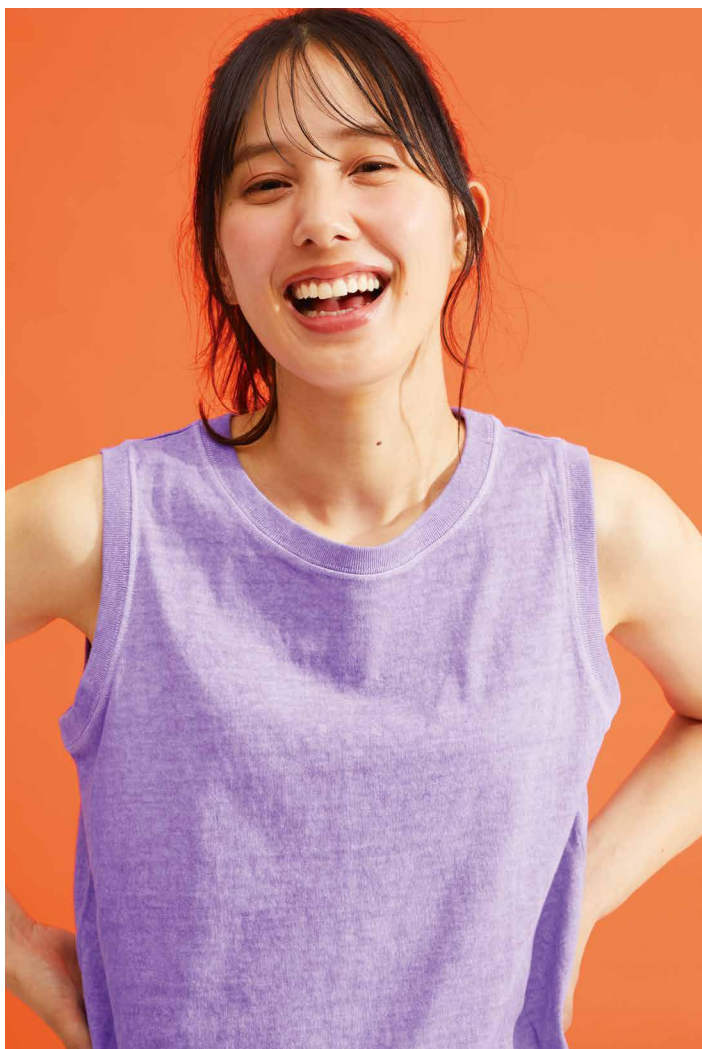

S/S V-NECK TEE ¥4,950

WOMEN'S KULU KULU S/S TEE ¥5,280

Good On | 2024 SUMMER

HENLEY TUNIC ¥9,350

S/S POCKET MAXI ONEPIECE ¥8,580

WIND THRU S/S CREW TEE ¥7,480

NO SLEEVE ALL IN ONE ¥14,850

WOMEN'S SNAP TEE VEST ¥9,350
WOMEN'S FINE TOP ¥5,280