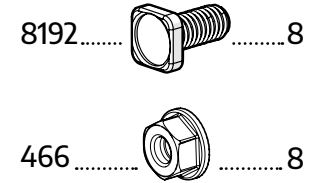

.....2

7442.....

.....4

9804..........1 .....1 8466..........1 8468..........1 7442..........12

26

Please apply silicone (caulk) sealant at the connection between both Aluminum profiles (diagram a+c), in order to prevent water from seeping in.

Nut #8050 should be positioned according to the perforation in the profile, as shown in the marked round figure!

9824

.....2

466

.....2

8192

.....4

Remove plastic film from the panel **if exist!**

8192.....10 466.....10

8258

.....6

a

8258

b

8258

8258