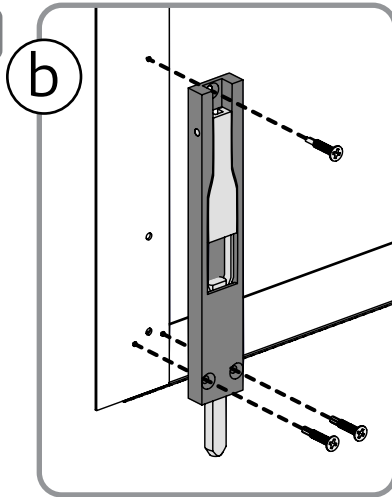

b

c

- 8480.....   1
- 7444.....  6
- 421.....  2
- 7175.....  2
- 422.....  2

  4mm 5/32"	 	 7mm 17/64"
--	--	--

The door can be installed either as a left or right hand door. These instructions show a right hand door assembly.

10mm
3/8"

45

Install the sealing strip on the outer side as shown in the diagram a.
Use mild soap for easier assembly, cut sealing leftovers.

7869

..... 1

a

7869

x4