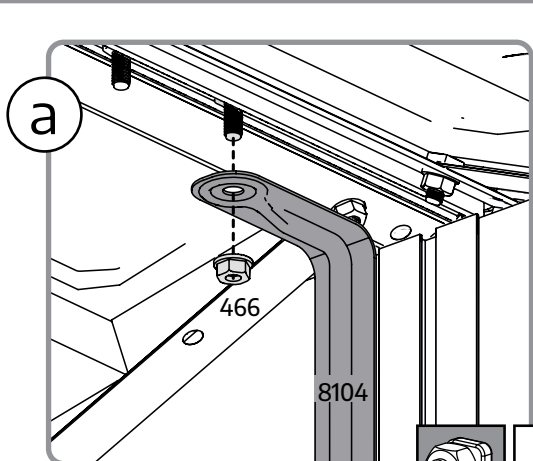

b

c

- 8480.....   1
- 7444.....  6
- 421.....  2
- 7175.....  2
- 422.....  2

  4mm 5/32"	 	 7mm 17/64"
--	--	--

The door can be installed either as a left or right hand door. These instructions show a right hand door assembly.

10mm
3/8"

45

Install the sealing strip on the outer side as shown in the diagram a.
Use mild soap for easier assembly, cut sealing leftovers.

7869

..... 1

a

7869

x4