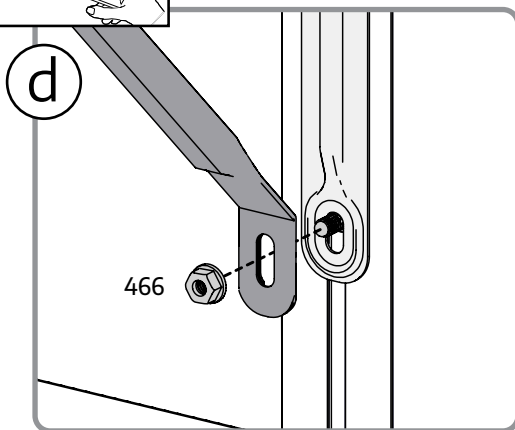

b

c

- 8480.....   1
- 7444.....  6
- 421.....  2
- 7175.....  2
- 422.....  2

  4mm 5/32"	 	 7mm 17/64"
--	--	--

The door can be installed either as a left or right hand door. These instructions show a right hand door assembly.

10mm
3/8"

45

Install the sealing strip on the outer side as shown in the diagram a.
Use mild soap for easier assembly, cut sealing leftovers.

7869

..... 1

a

7869

x4