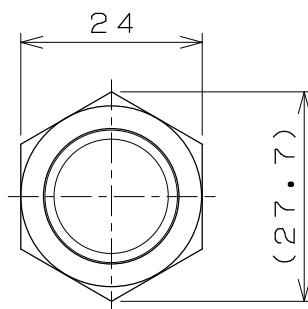

リングP9

TITLE

KANTOUCH

MODEL

TH9-1/4-BorS

リングP9

TITLE

KANTOUCH

MODEL

TH9-3/8-BorS

TH9-BorS

RGL JOINT CO., LTD

DATE 01, 11, 12

A4

1/1

RGL JOINT