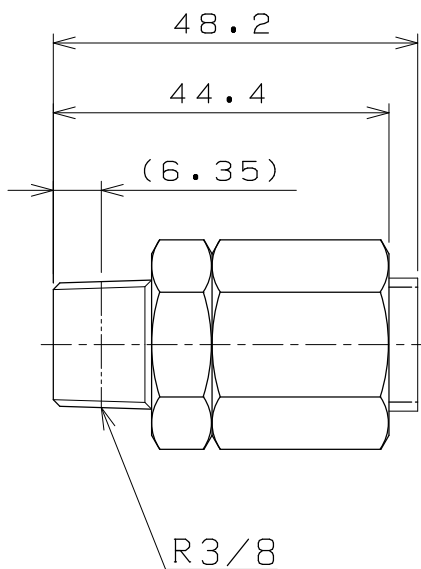

リングP9

TITLE

KANTOUCH

MODEL

TH9-1/4-BorS

リングP9

TITLE

KANTOUCH

MODEL

TH9-3/8-BorS

TH9-BorS

RGL JOINT CO., LTD

DATE 01, 11, 12

A4

1/1

RGL JOINT