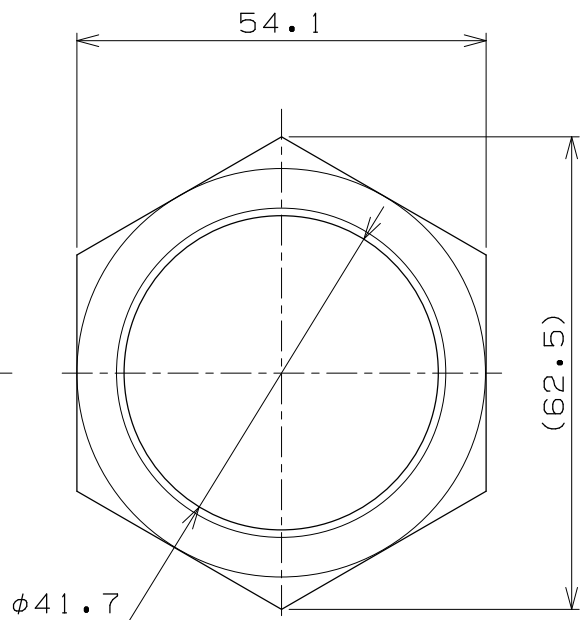

TITLE	KADOMIRESS KANTOUCH
MODEL	TH32-1.1/4-B-N-Ro

TITLE	KADOMIRESS KANTOUCH
MODEL	TH32-1.1/2-B-N-Ro

TH32-B-N-Ro	RGL JOINT CO., LTD		
DATE	08, 03, 03	A4	1 / 1

**RGL JOINT**