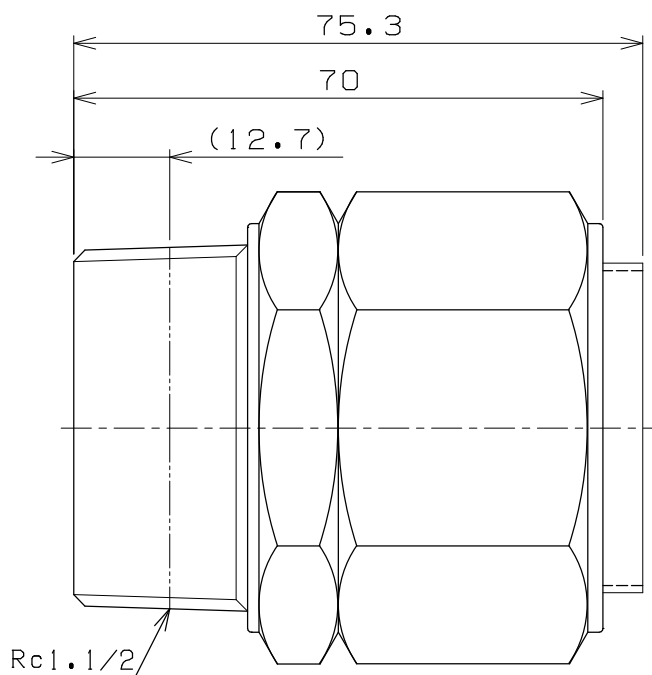

TITLE	KADOMIRESS KANTOUCH
MODEL	TH32-1.1/4-B-N-Ro

TITLE	KADOMIRESS KANTOUCH
MODEL	TH32-1.1/2-B-N-Ro

TH32-B-N-Ro	RGL JOINT CO., LTD		
DATE	08, 03, 03	A4	1 / 1

**RGL JOINT**