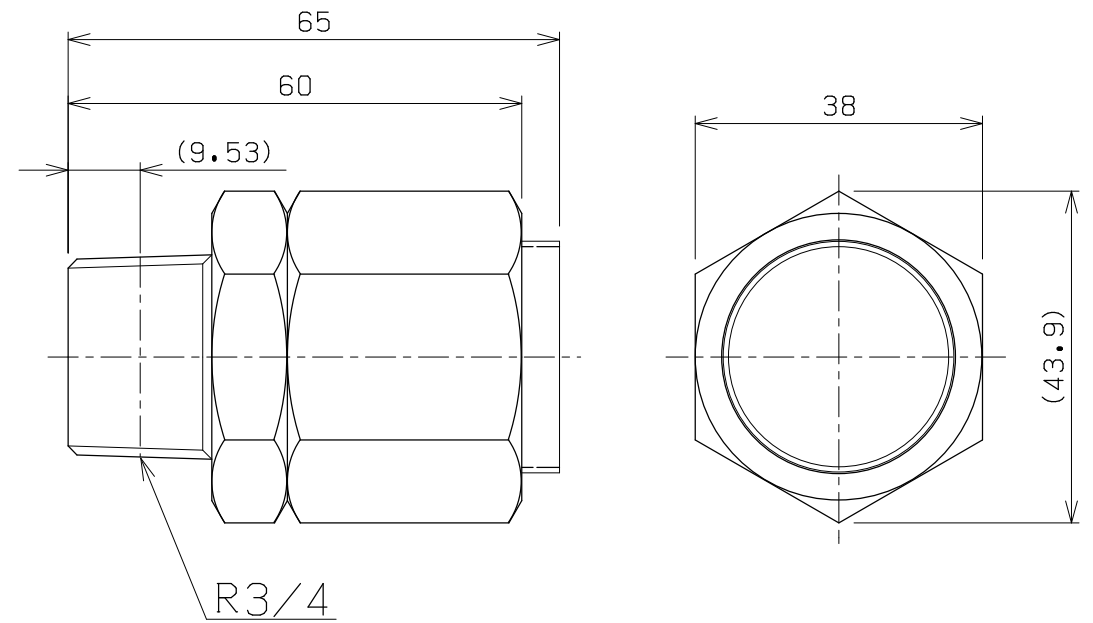

リングP22

TITLE	KANTOUCH
MODEL	TH22-1/2-BorS

リングP22

TITLE	KANTOUCH
MODEL	TH22-3/4-BorS

リングP22

TITLE	KANTOUCH
MODEL	TH22-1-BorS

TH22-B, S		RGL JOINT CO., LTD	
DATE	02, 05, 14	A3	1/1