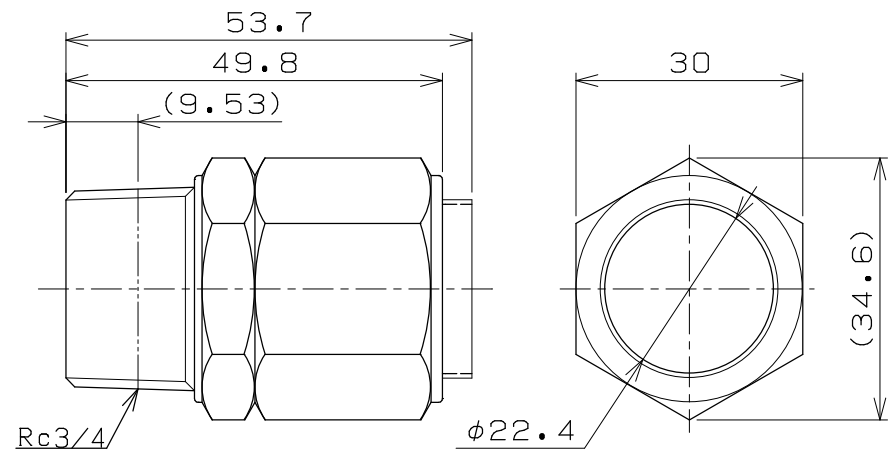

TITLE	KADOMIRESS KANTOUCH
MODEL	TH15-1/4-B-N-Ro

TITLE	KADOMIRESS KANTOUCH
MODEL	TH15-3/8-B-N-Ro

TITLE	KADOMIRESS KANTOUCH
MODEL	TH15-1/2-B-N-Ro

TITLE	KADOMIRESS KANTOUCH
MODEL	TH15-3/4-B-N-Ro

MODEL	TH15-B-N-Ro	RGL JOINT CO., LTD	
DATE	08, 02, 29	A4	1 / 1