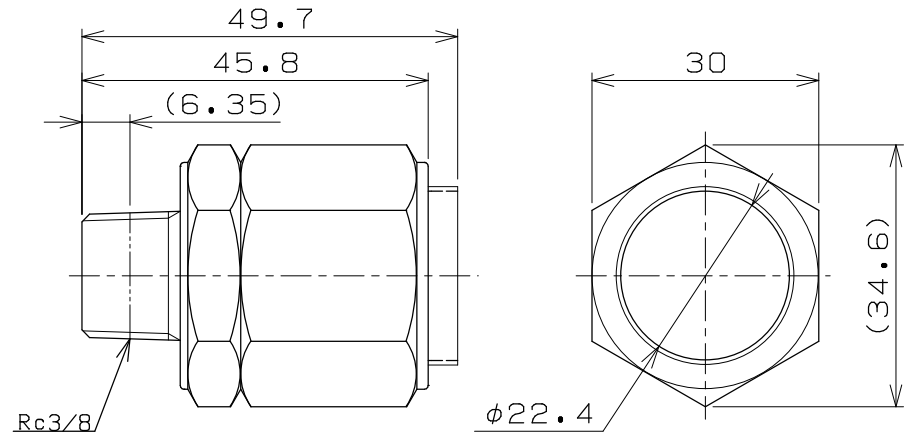

TITLE	KADOMIRESS KANTOUCH
MODEL	TH15-1/4-B-N-Ro

TITLE	KADOMIRESS KANTOUCH
MODEL	TH15-3/8-B-N-Ro

TITLE	KADOMIRESS KANTOUCH
MODEL	TH15-1/2-B-N-Ro

TITLE	KADOMIRESS KANTOUCH
MODEL	TH15-3/4-B-N-Ro

MODEL	TH15-B-N-Ro	RGL JOINT CO., LTD	
DATE	08, 02, 29	A4	1 / 1