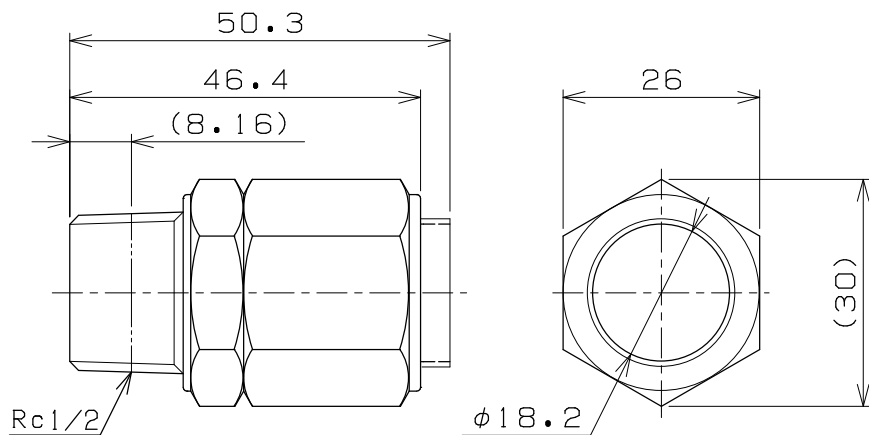

TITLE	KADOMIRESS KANTOUCH
MODEL	TH12-1/4-B-N-Ro

TITLE	KADOMIRESS KANTOUCH
MODEL	TH12-3/8-B-N-Ro

TITLE	KADOMIRESS KANTOUCH
MODEL	TH12-1/2-B-N-Ro

TH12-B-N-Ro	RGL JOINT CO., LTD		
DATE	08, 02, 29	A4	1/1