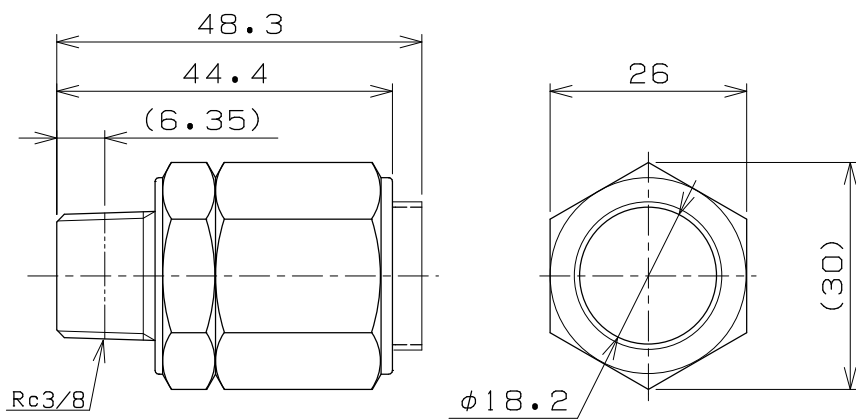

TITLE	KADOMIRESS KANTOUCH
MODEL	TH12-1/4-B-N-Ro

TITLE	KADOMIRESS KANTOUCH
MODEL	TH12-3/8-B-N-Ro

TITLE	KADOMIRESS KANTOUCH
MODEL	TH12-1/2-B-N-Ro

TH12-B-N-Ro	RGL JOINT CO., LTD		
DATE	08, 02, 29	A4	1/1