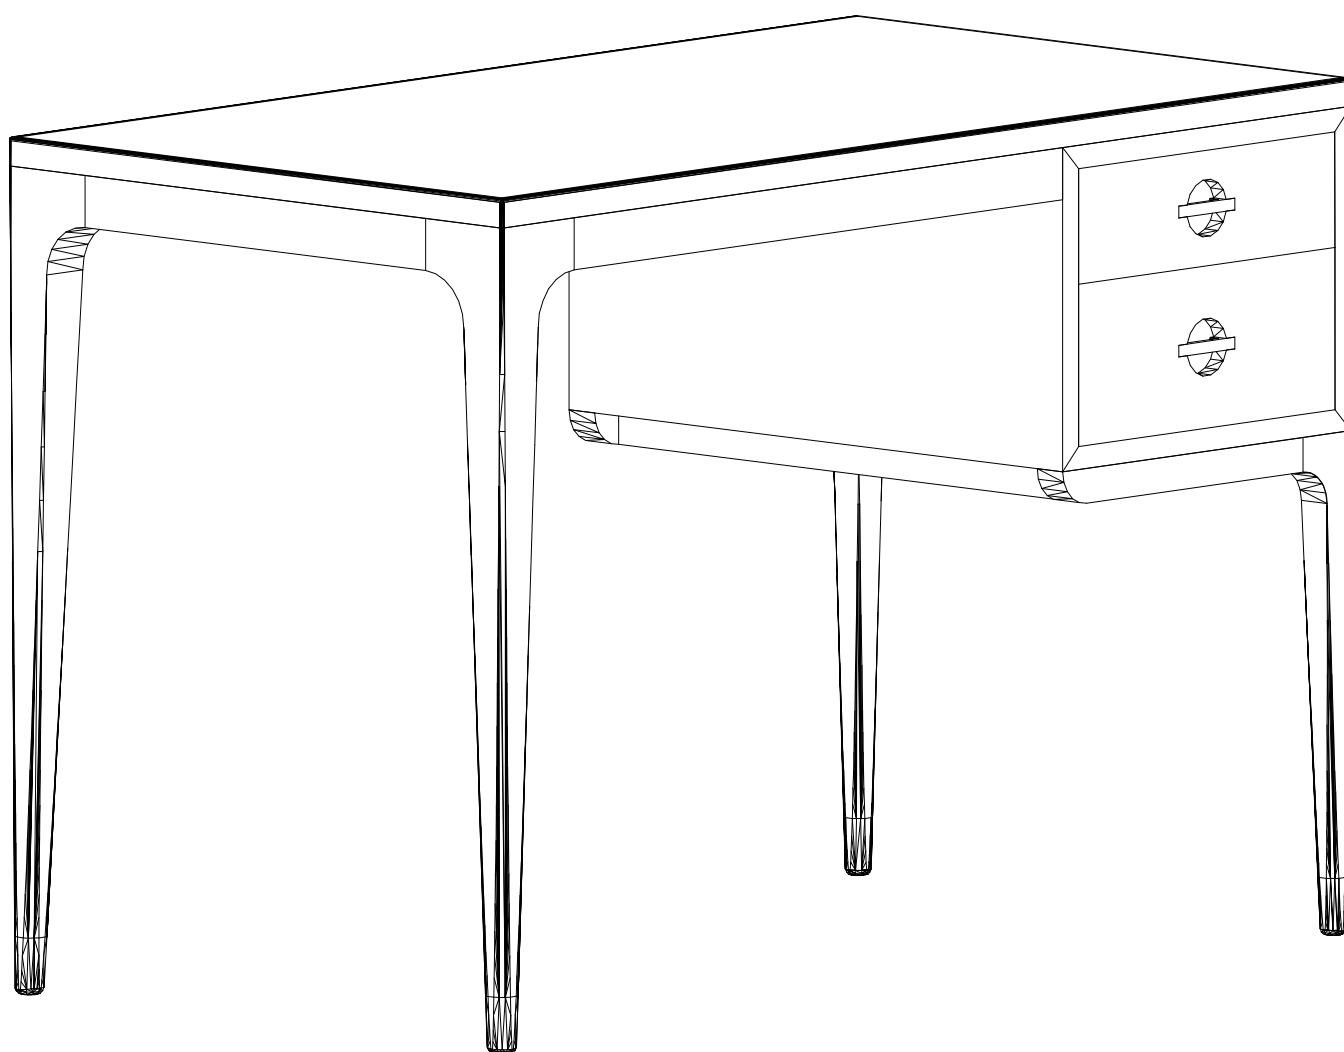

# CF-6040

Slender Leg Desk

CHLOROS

1

2

3

4

5