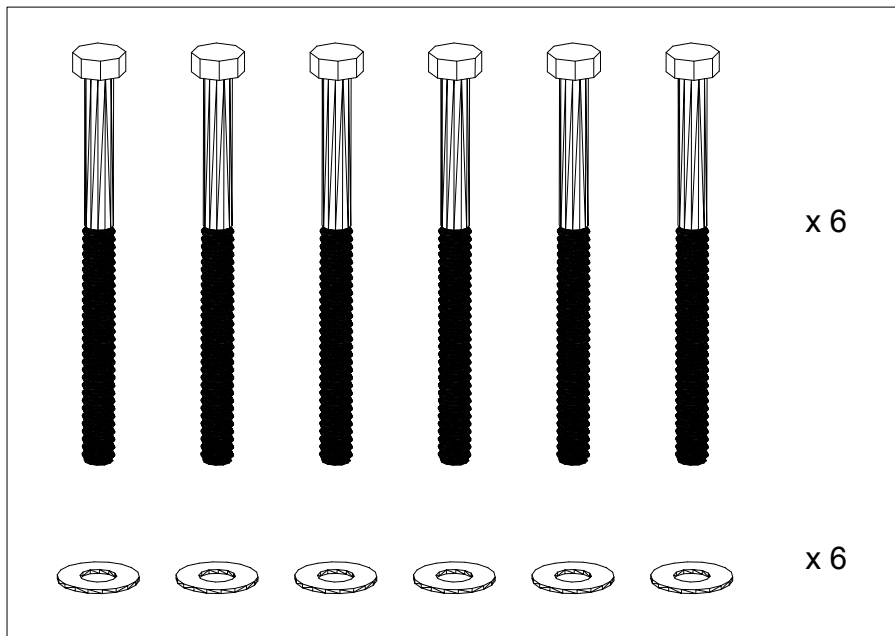

# CF-6040

Slender Leg Desk

CHLOROS

1

2

3

4

5