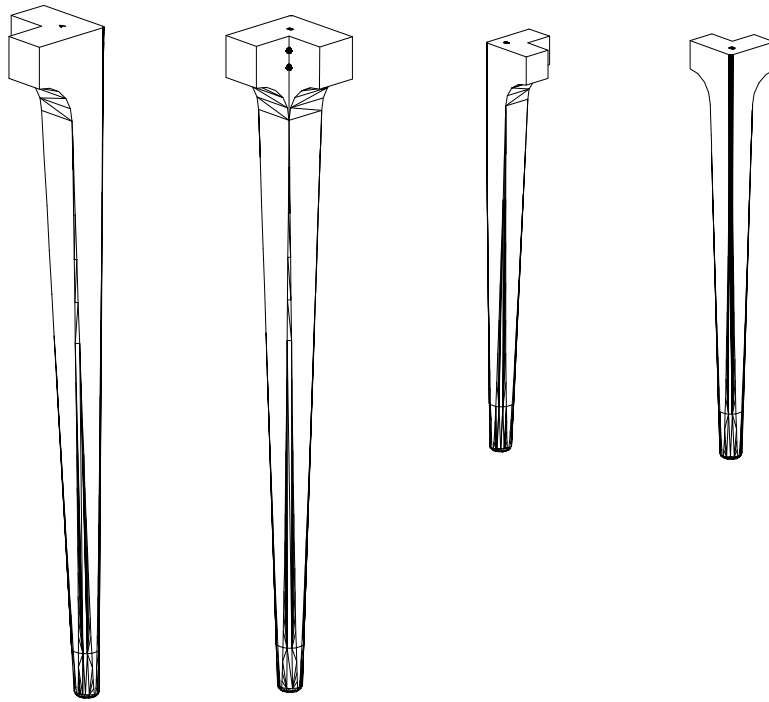

# CF-6040

Slender Leg Desk

CHLOROS

1

2

3

4

5