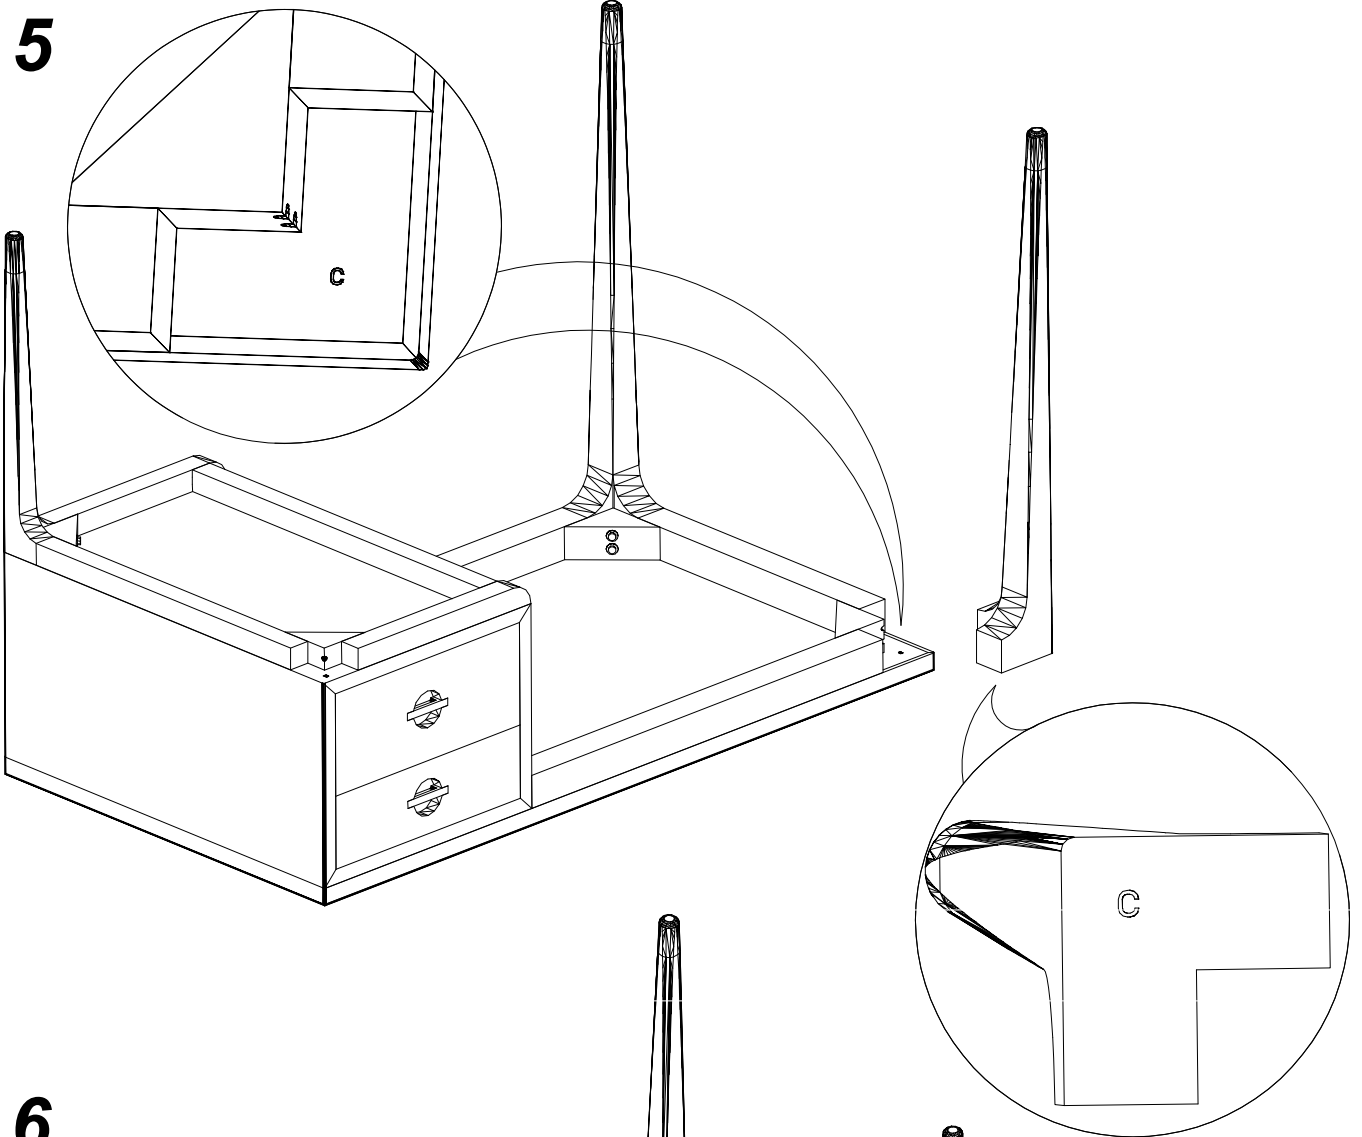

# CF-6040

Slender Leg Desk

CHLOROS

1

2

3

4

5