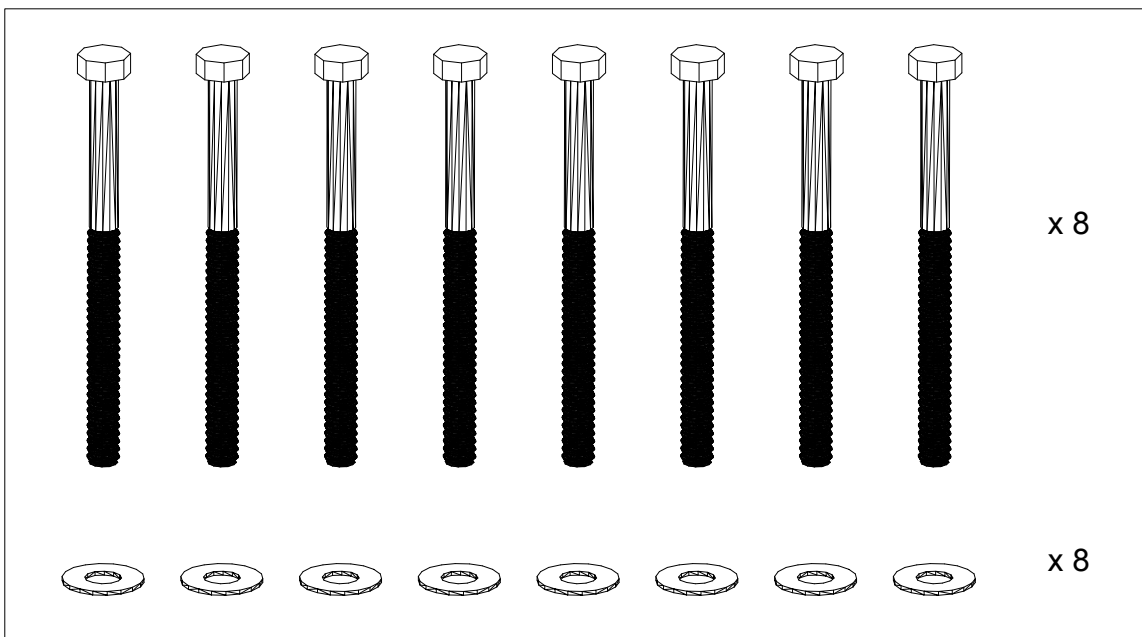

# CF-5273

Slender Leg Wide Tall Chest

CHLOROS

1

2

3

4

5