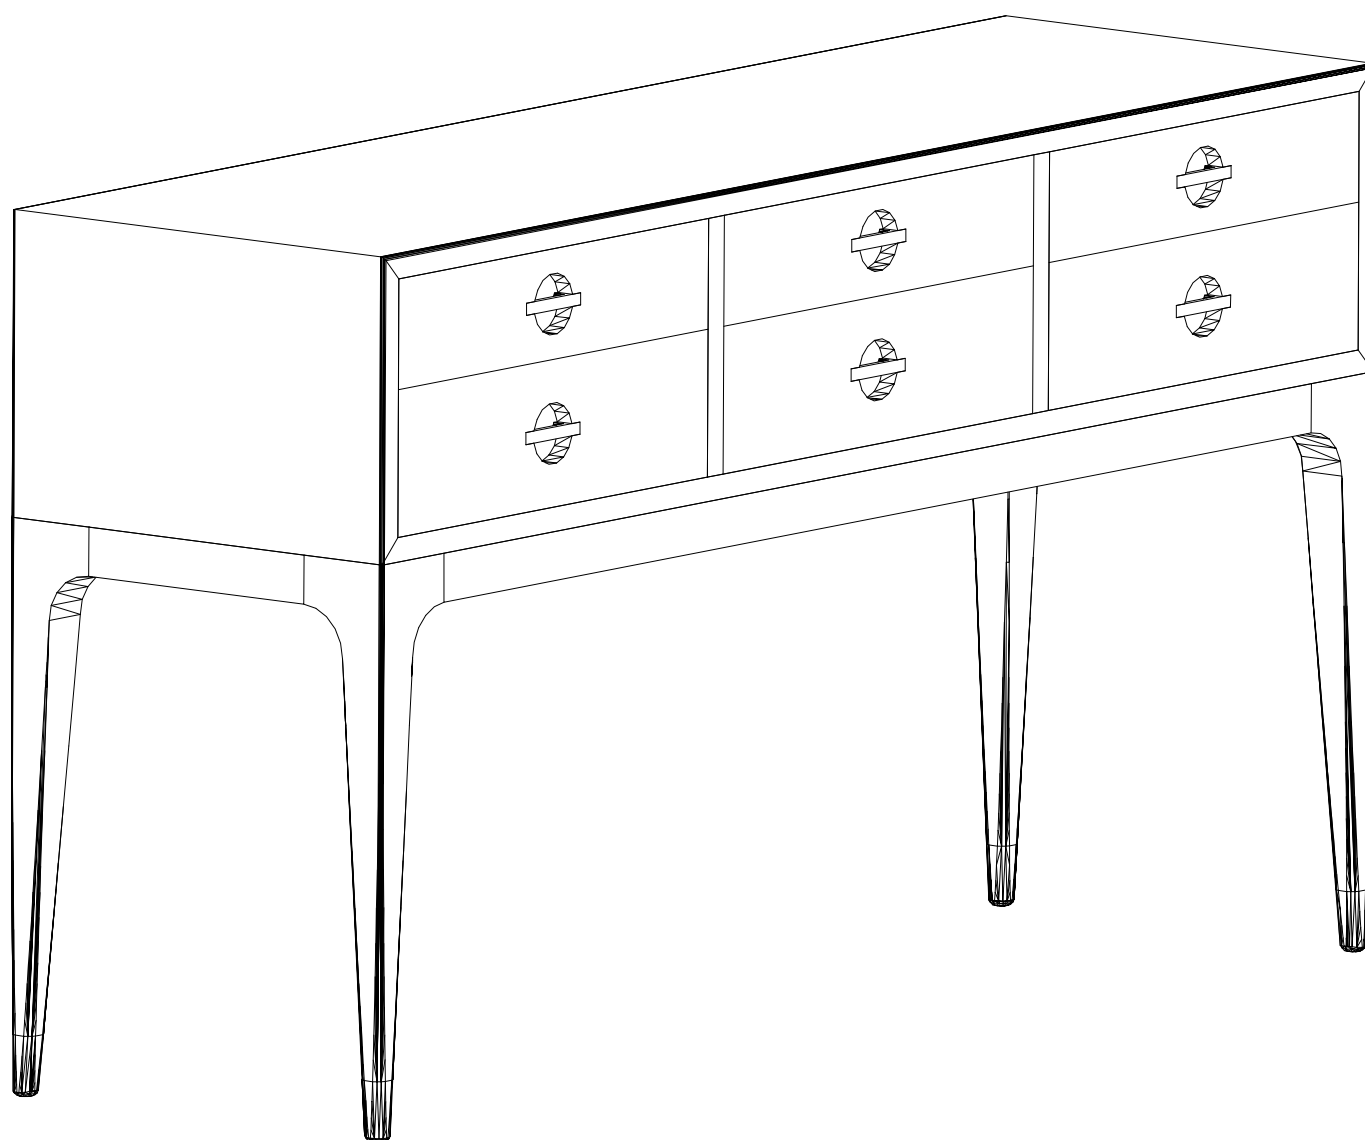

# CF-5273

Slender Leg Wide Tall Chest

CHLOROS

1

2

3

4

5