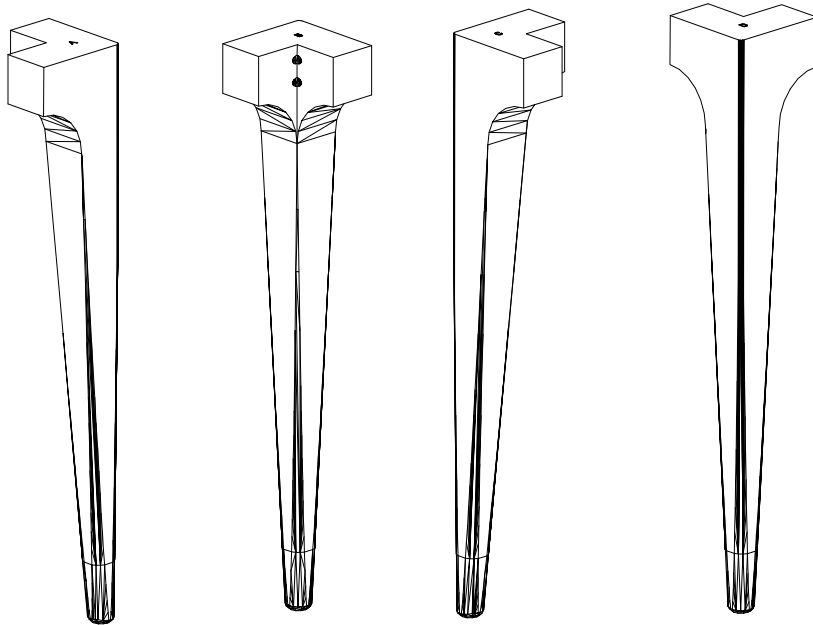

# CF-5273

Slender Leg Wide Tall Chest

CHLOROS

1

2

3

4

5