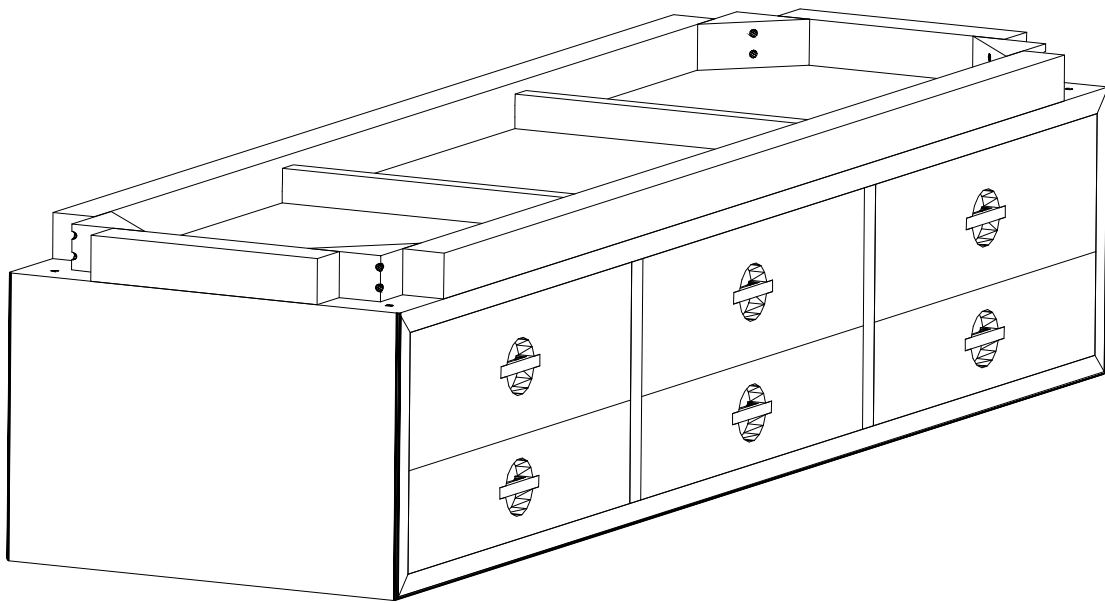

# CF-5273

Slender Leg Wide Tall Chest

CHLOROS

1

2

3

4

5