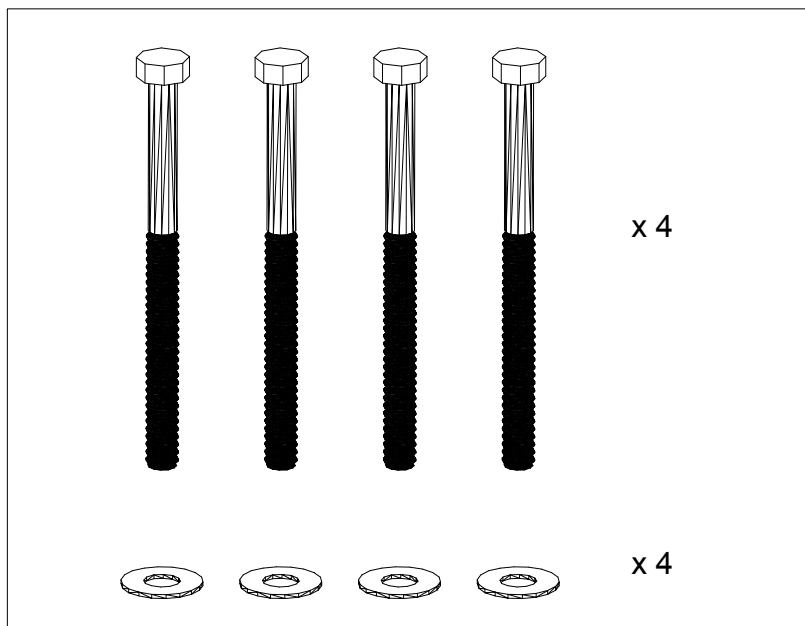

CF-5272

Slender Leg 2steps Wide Chest

CHLOROS

1

2

3

4

5