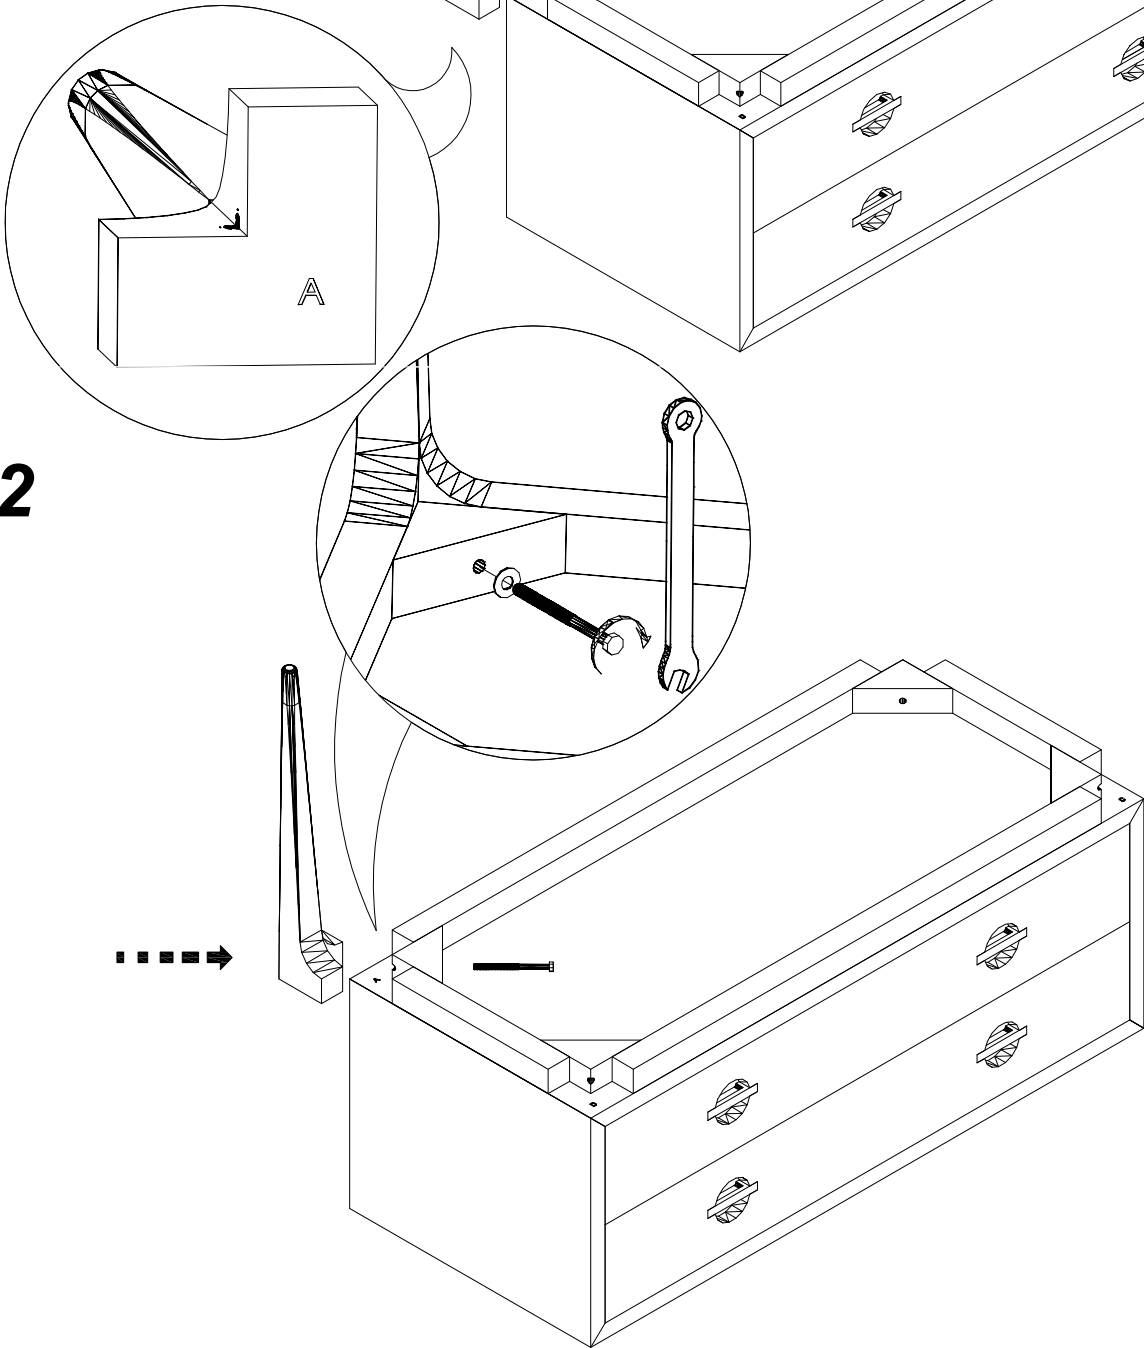

CF-5272

Slender Leg 2steps Wide Chest

CHLOROS

1

2

3

4

5