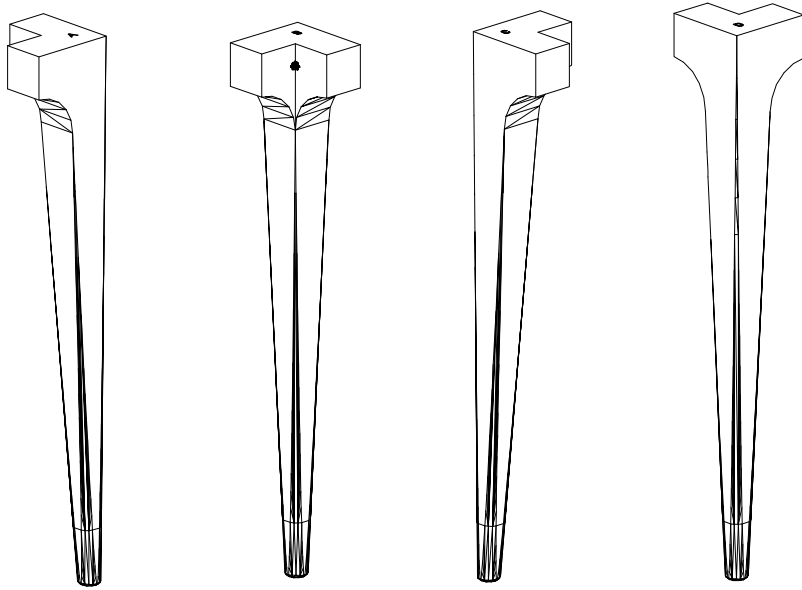

CF-5272

Slender Leg 2steps Wide Chest

CHLOROS

1

2

3

4

5