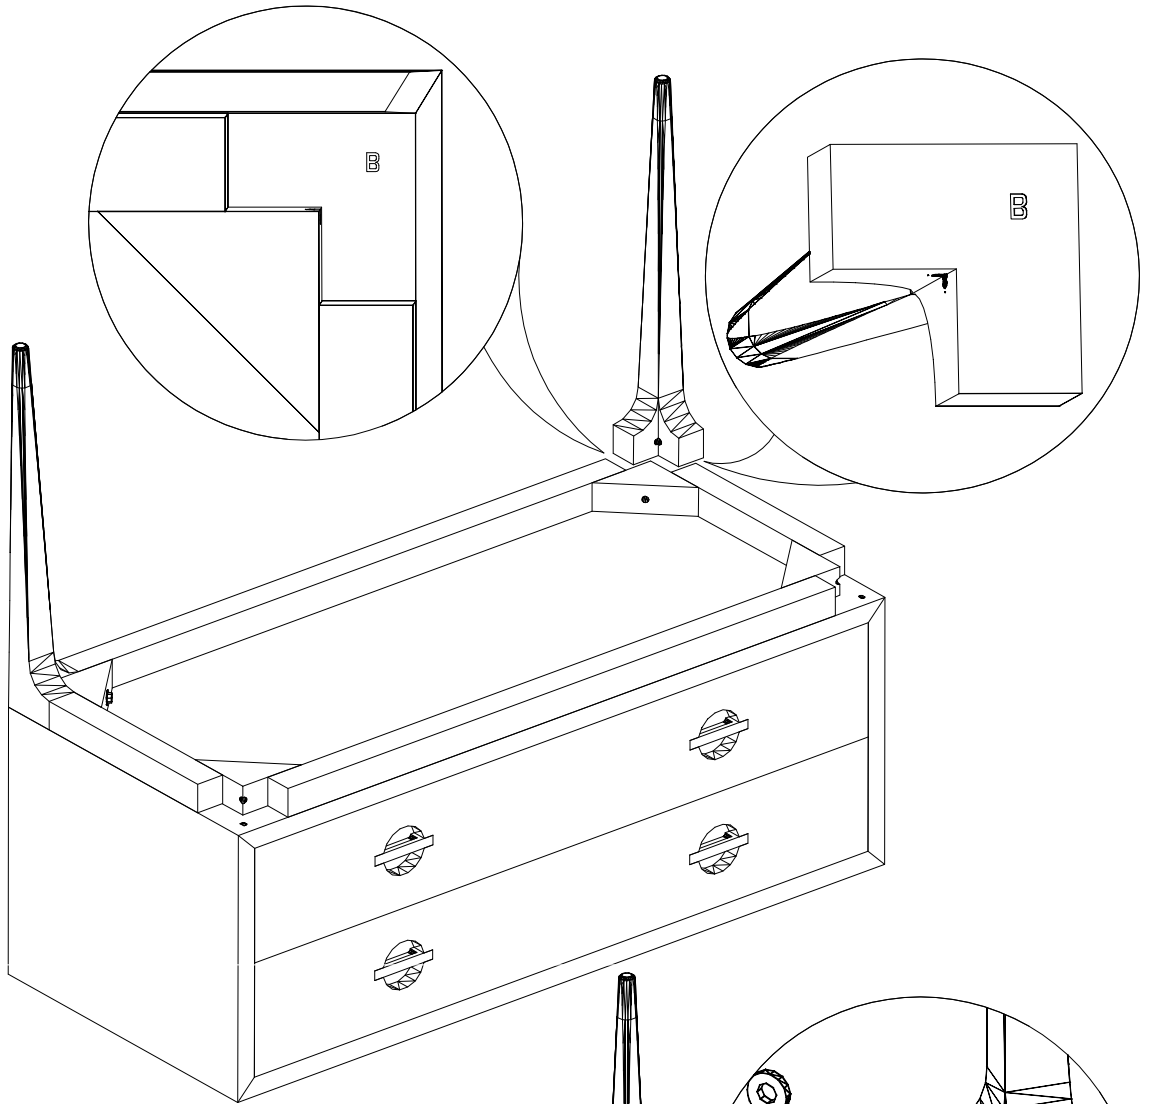

CF-5272

Slender Leg 2steps Wide Chest

CHLOROS

1

2

3

4

5