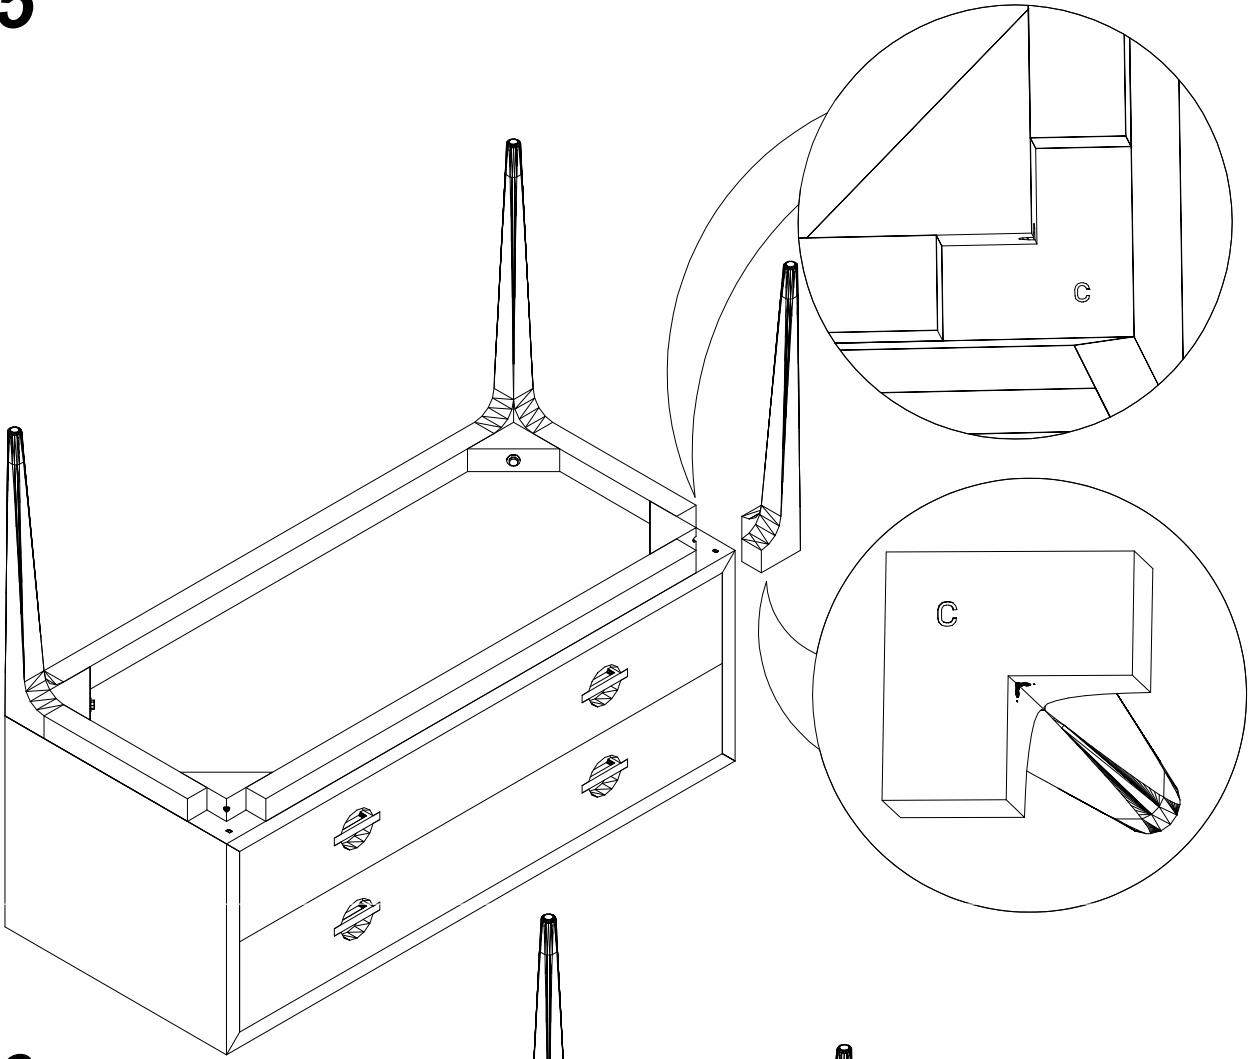

CF-5272

Slender Leg 2steps Wide Chest

CHLOROS

1

2

3

4

5