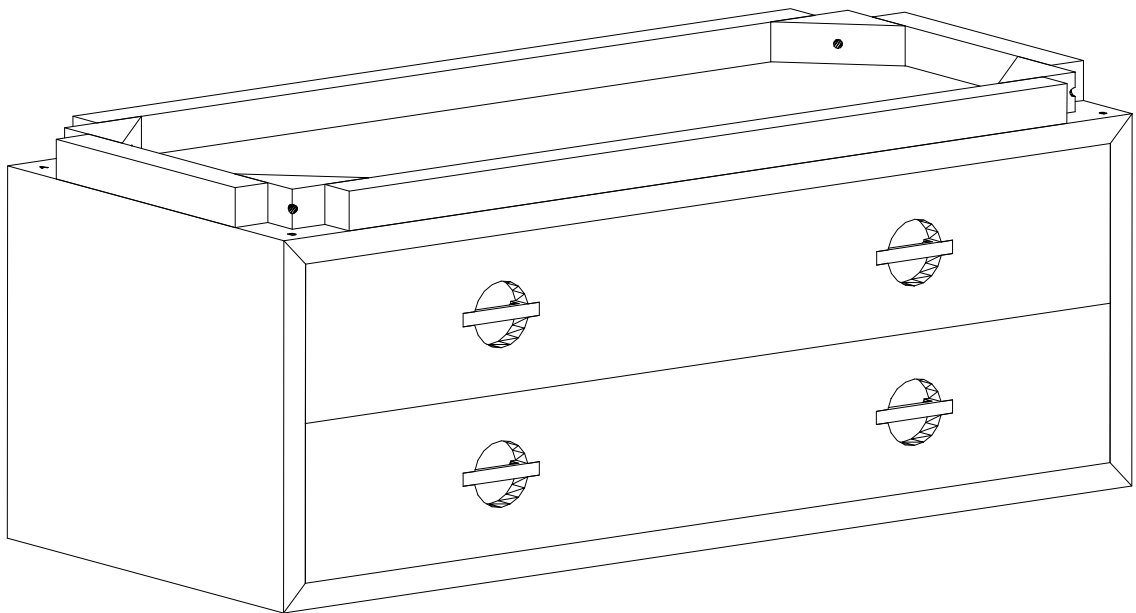

CF-5272

Slender Leg 2steps Wide Chest

CHLOROS

1

2

3

4

5