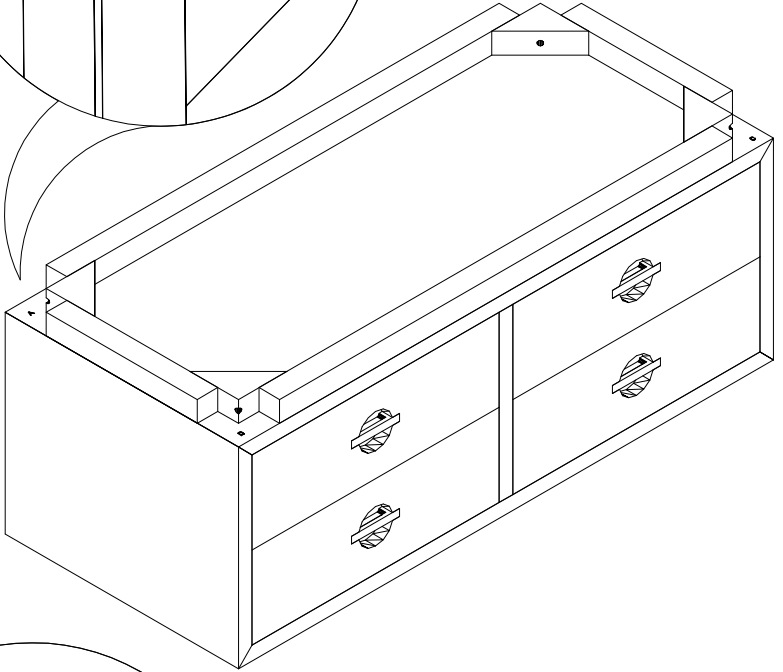

CF-5271

Slender Leg 4steps Wide Chest

CHLOROS

1

2

3

3

4