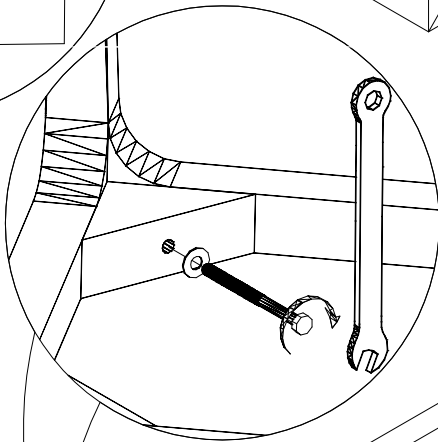

CF-5271

Slender Leg 4steps Wide Chest

CHLOROS

1

2

3

3

4