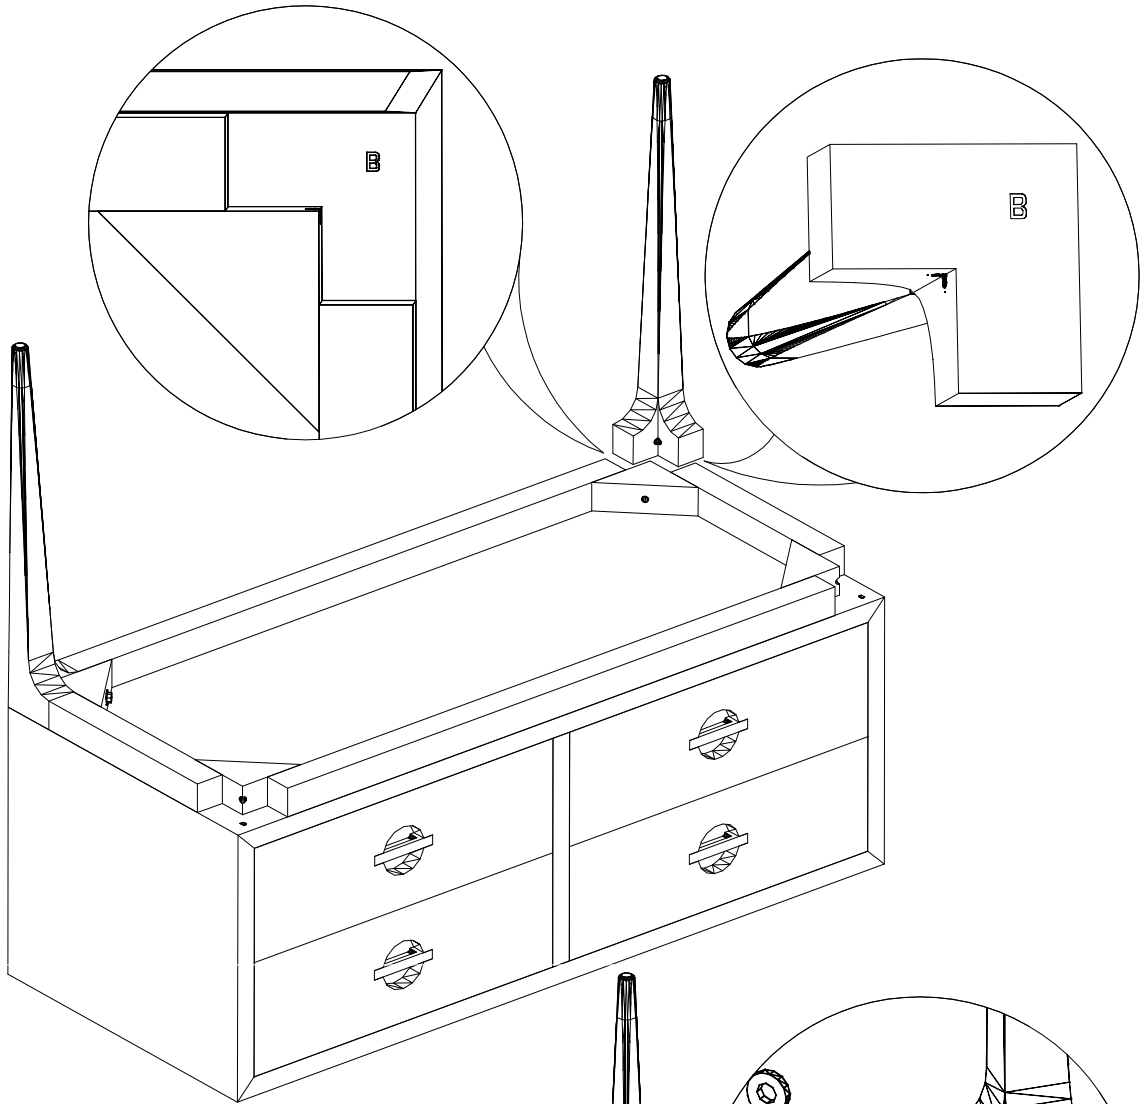

CF-5271

Slender Leg 4steps Wide Chest

CHLOROS

1

2

3

3

4