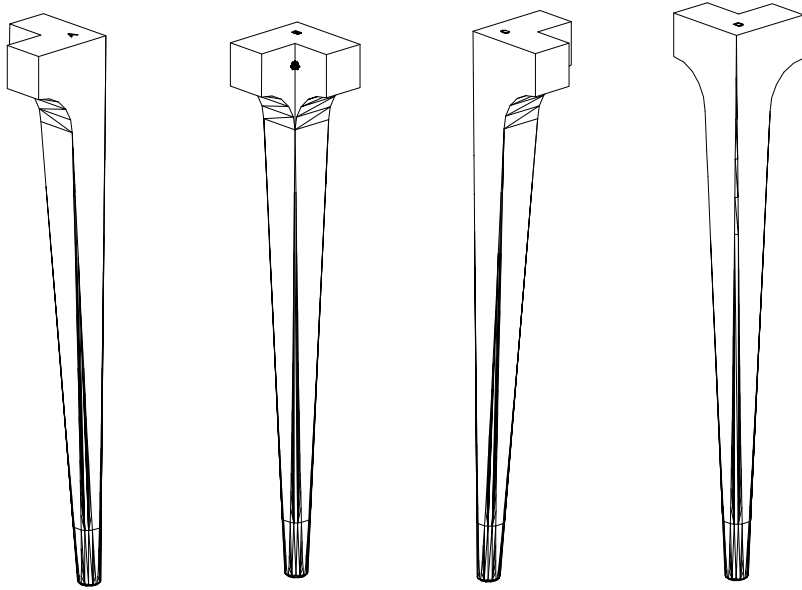

CF-5271

Slender Leg 4steps Wide Chest

CHLOROS

1

2

3

3

4