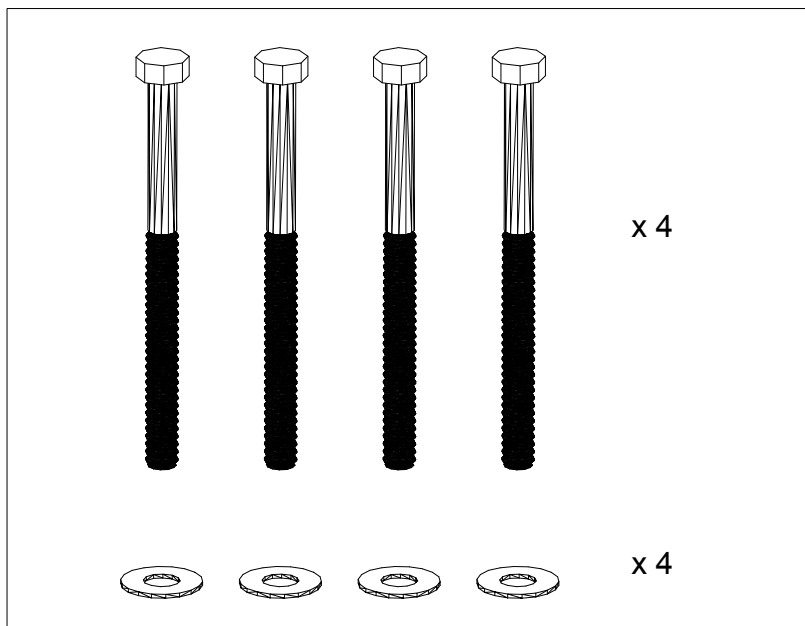

CF-5271

Slender Leg 4steps Wide Chest

CHLOROS

1

2

3

3

4