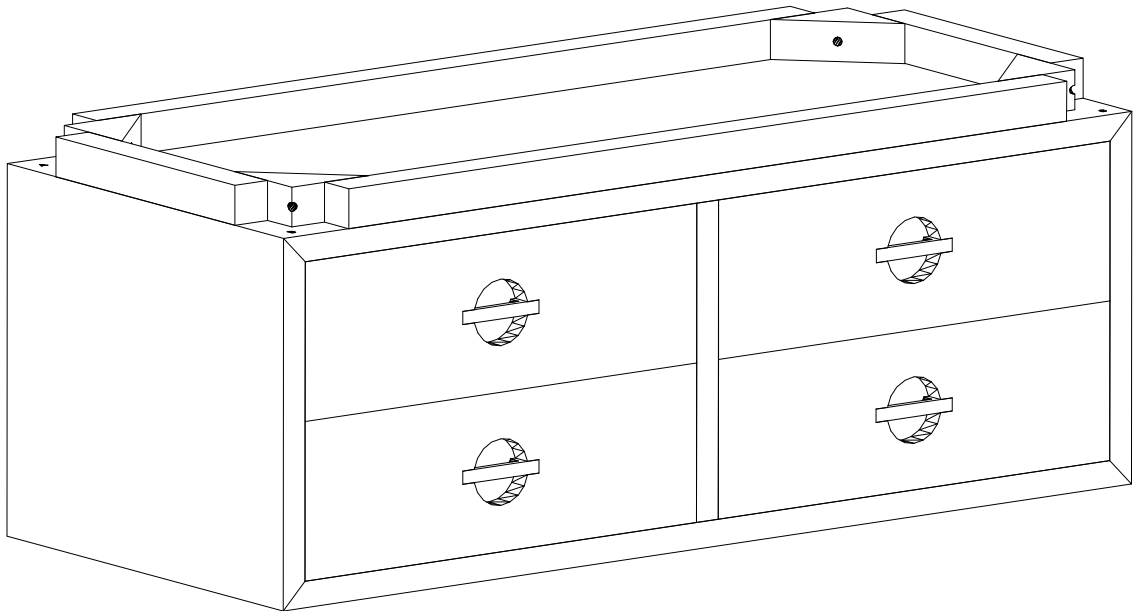

CF-5271

Slender Leg 4steps Wide Chest

CHLOROS

1

2

3

3

4