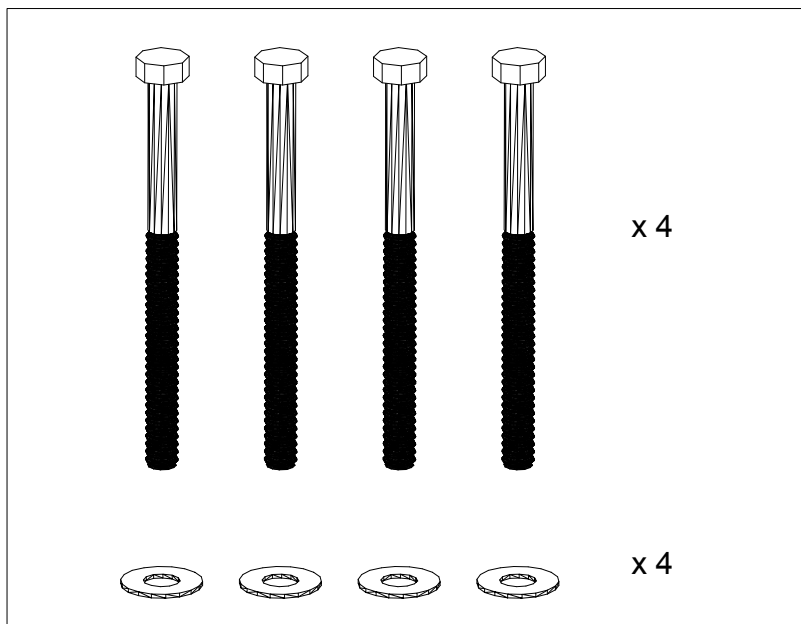

CF-5270

Slender Leg Small Side Chest

CHLOROS

1

2

3

4

5