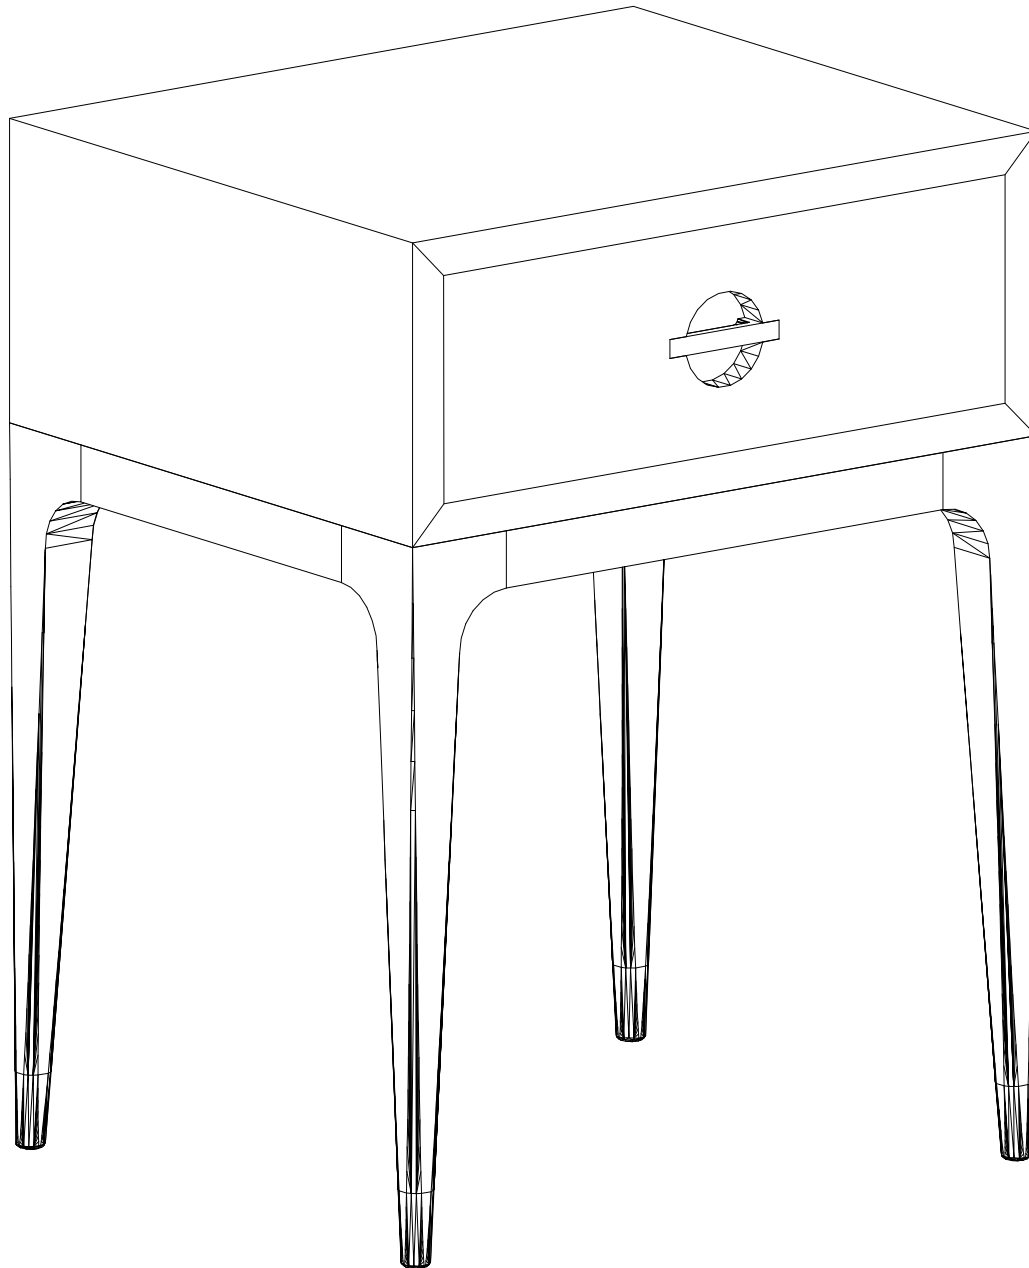

CF-5270

Slender Leg Small Side Chest

CHLOROS

1

2

3

4

5