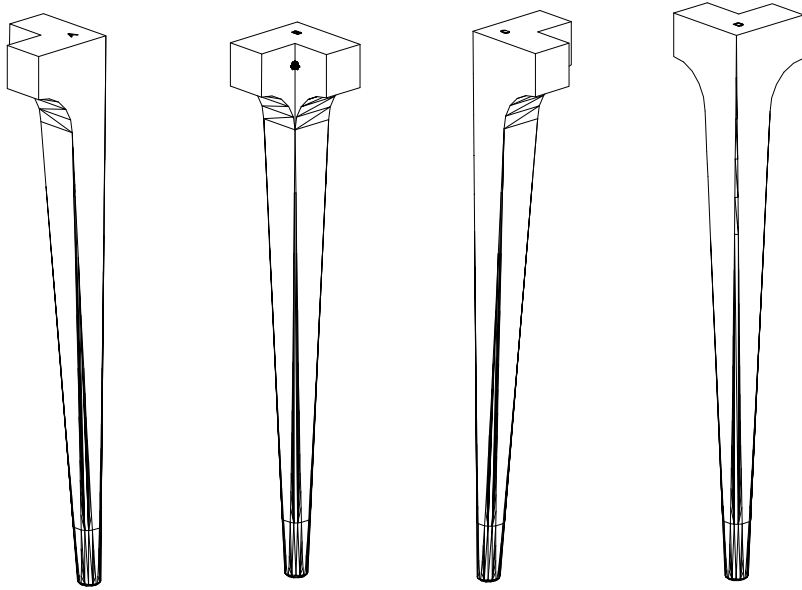

CF-5270

Slender Leg Small Side Chest

CHLOROS

1

2

3

4

5