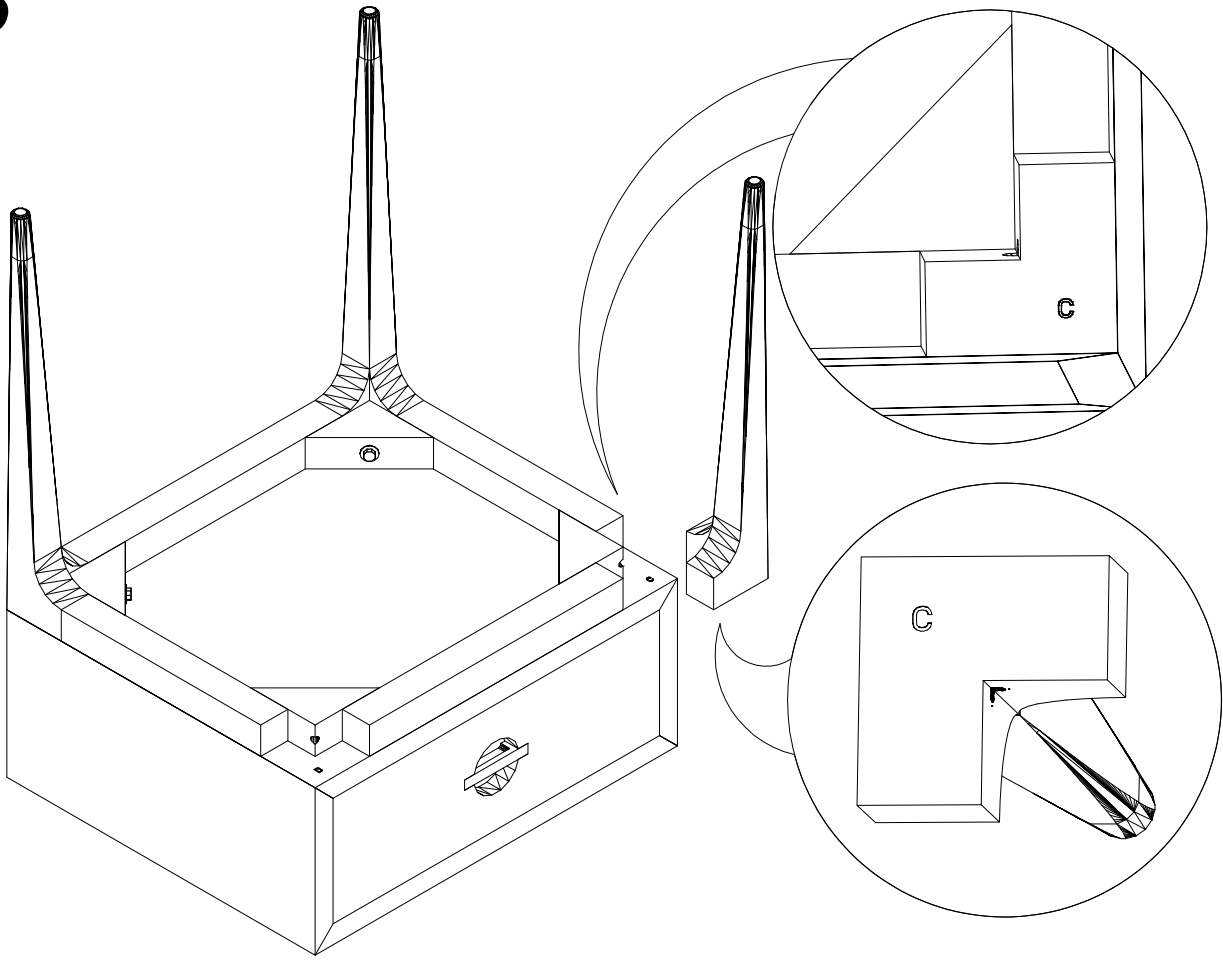

CF-5270

Slender Leg Small Side Chest

CHLOROS

1

2

3

4

5