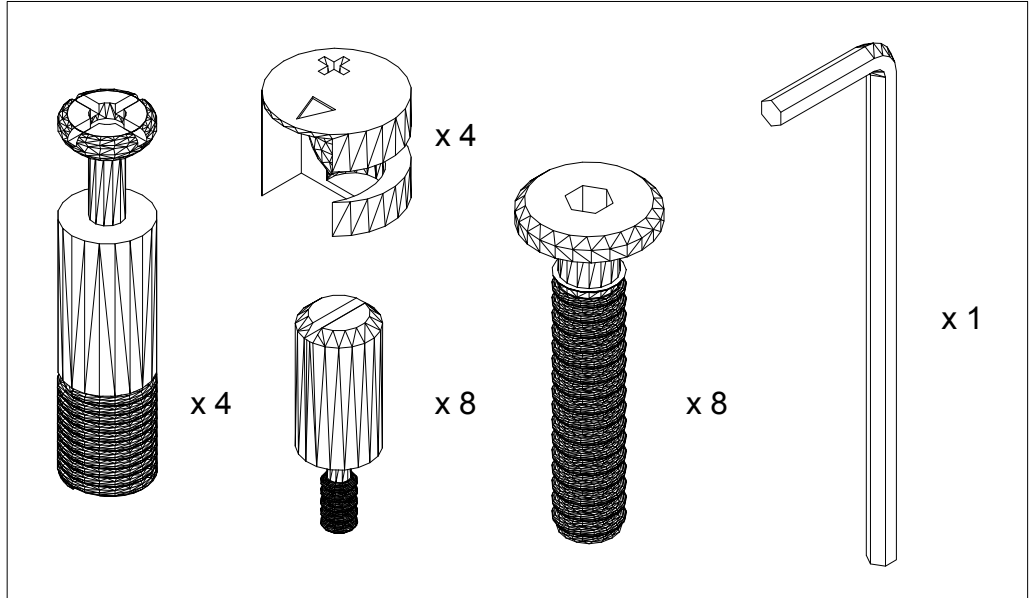

CF-5260

Cabinet Wall Unit Shelf

CHLOROS

2

3

4

5

6