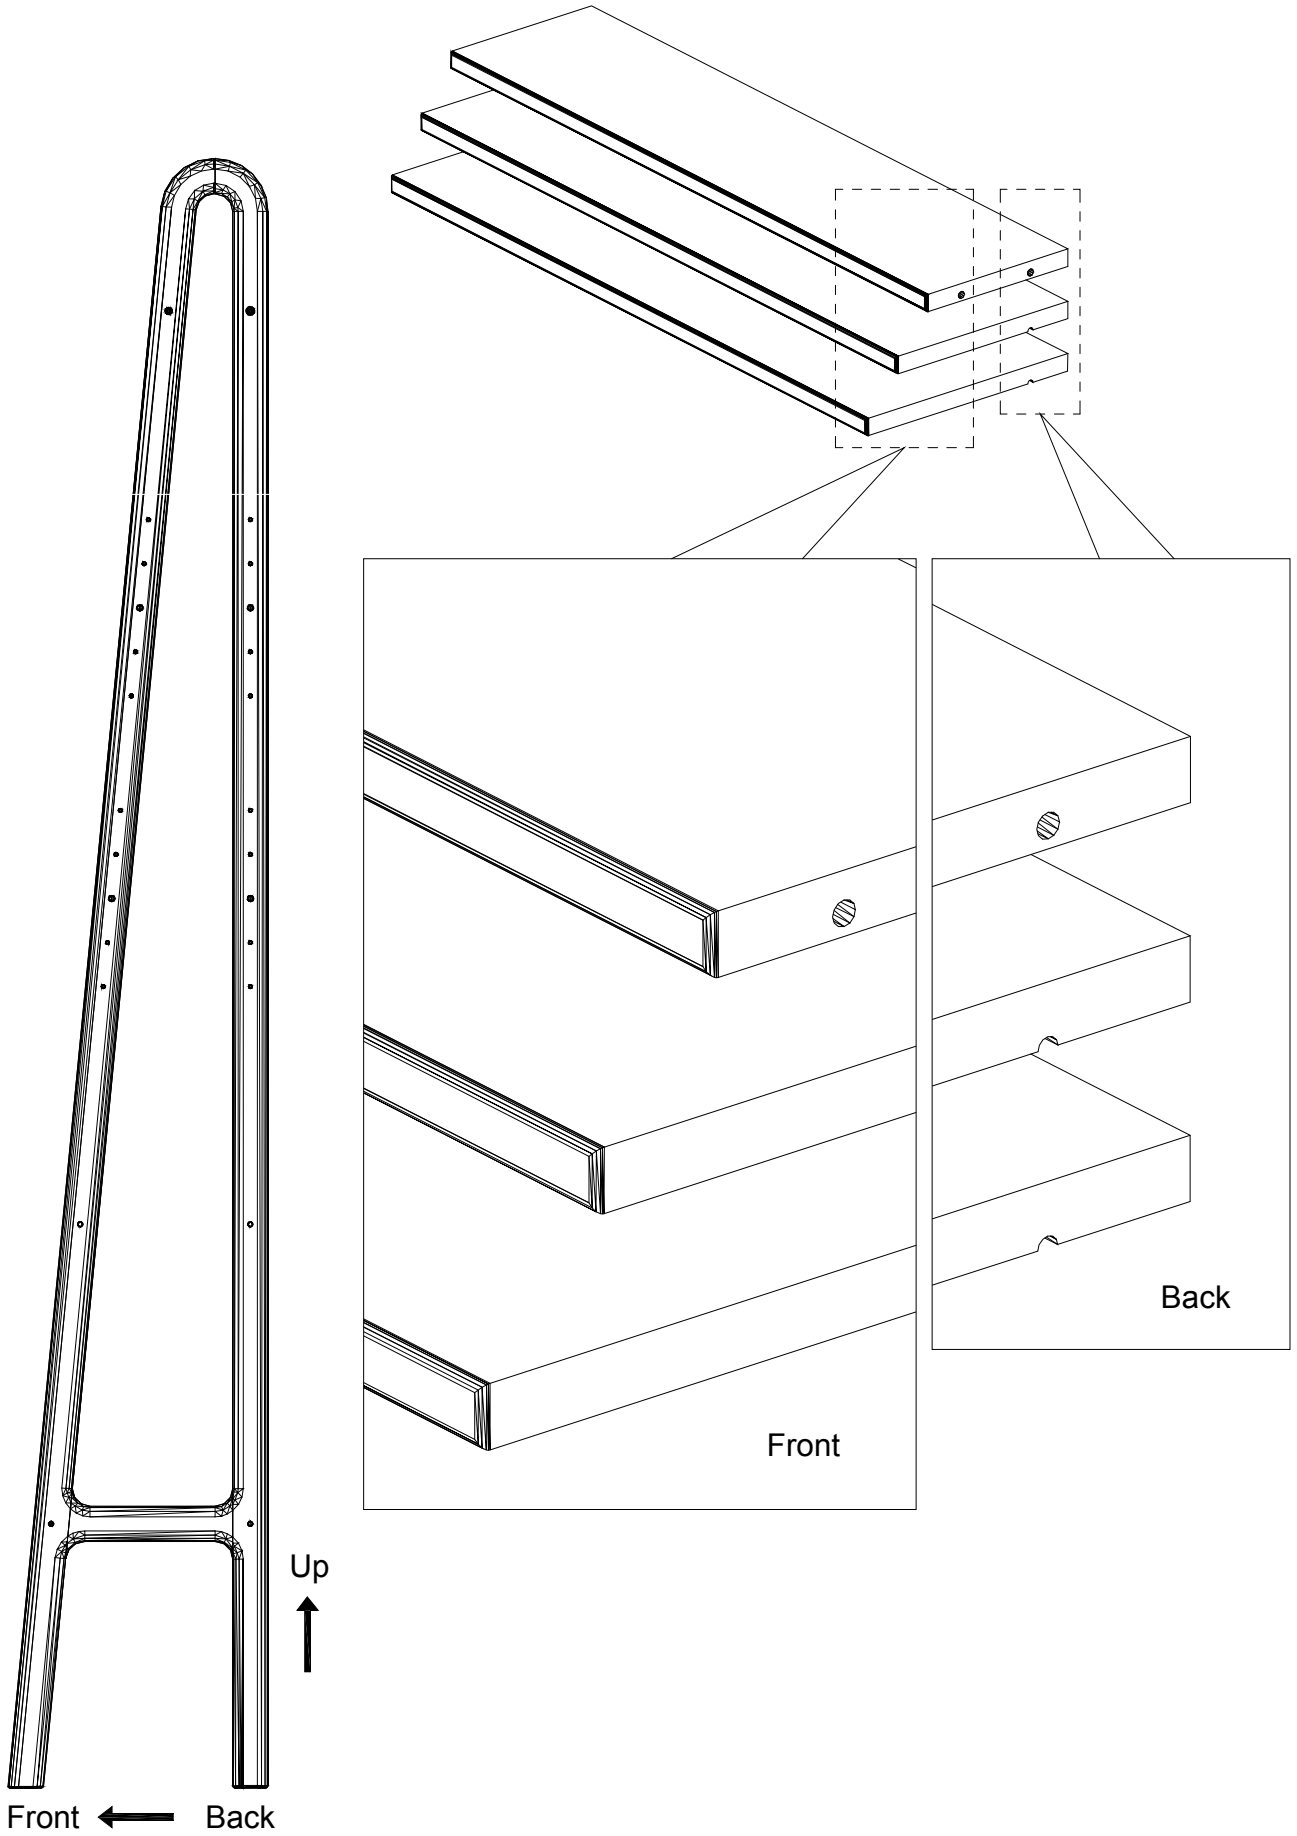

CF-5260

Cabinet Wall Unit Shelf

CHLOROS

2

3

4

5

6