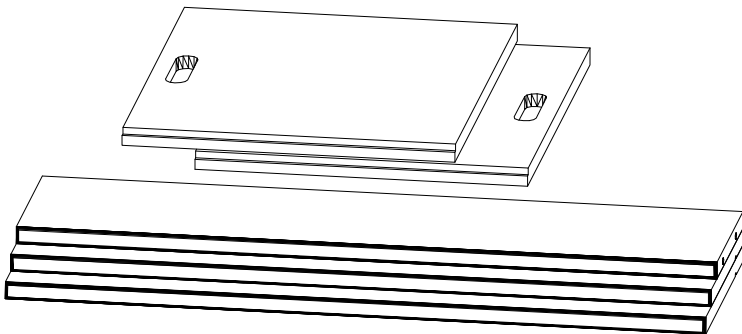

CF-5260

Cabinet Wall Unit Shelf

CHLOROS

2

3

4

5

6