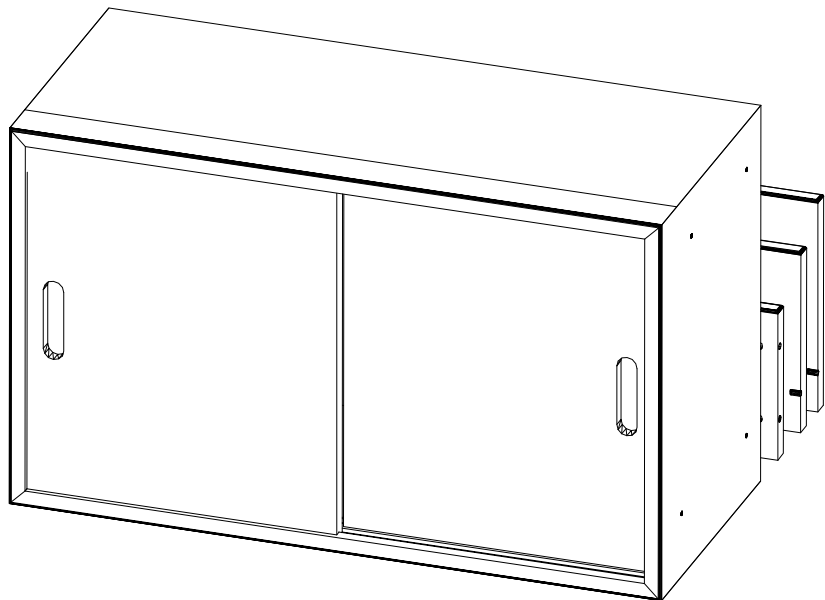

CF-5260

Cabinet Wall Unit Shelf

CHLOROS

2

3

4

5

6