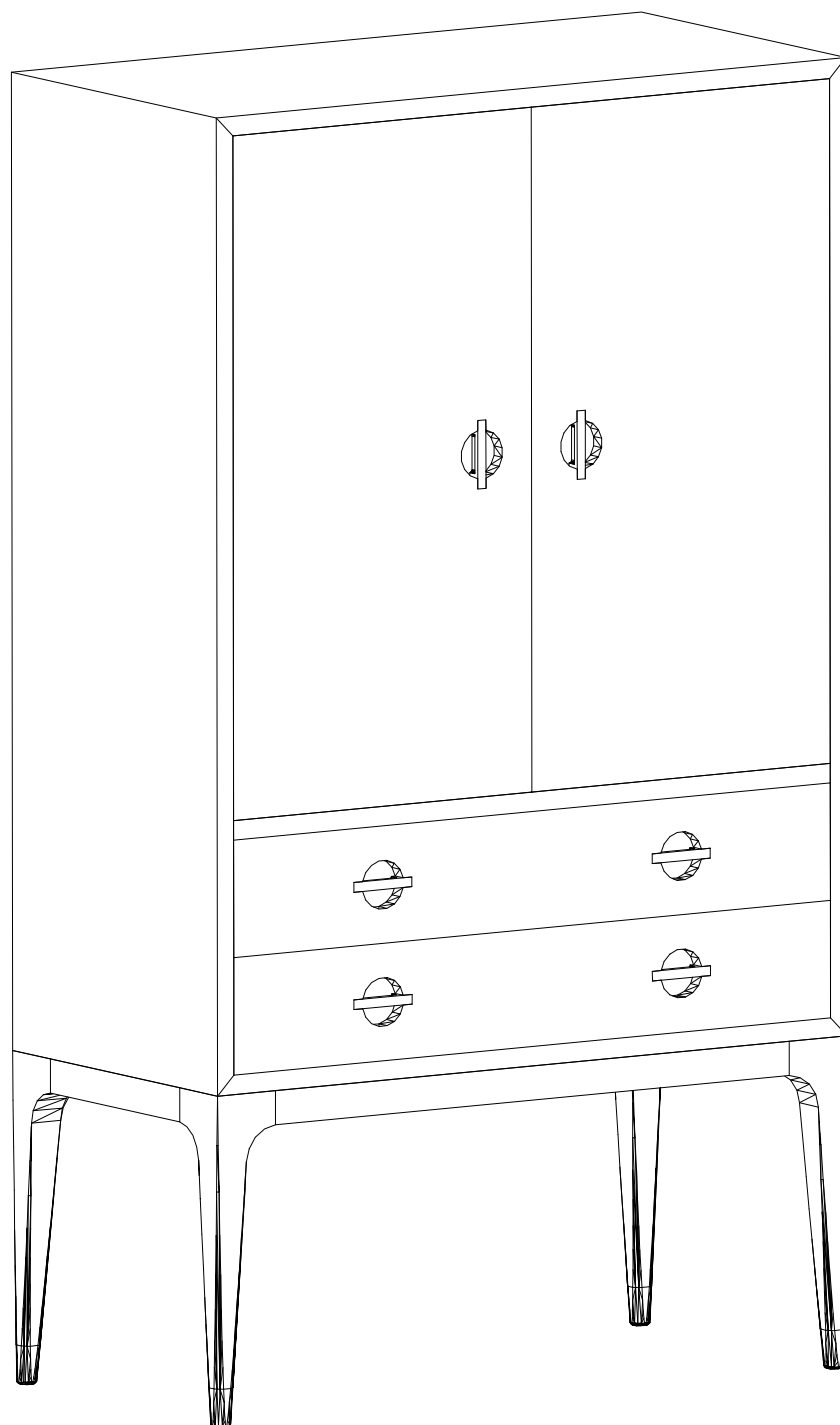

# CF-4180

## Slender Leg Hi Cabinet

CHLOROS

1

2

3

3

4

5