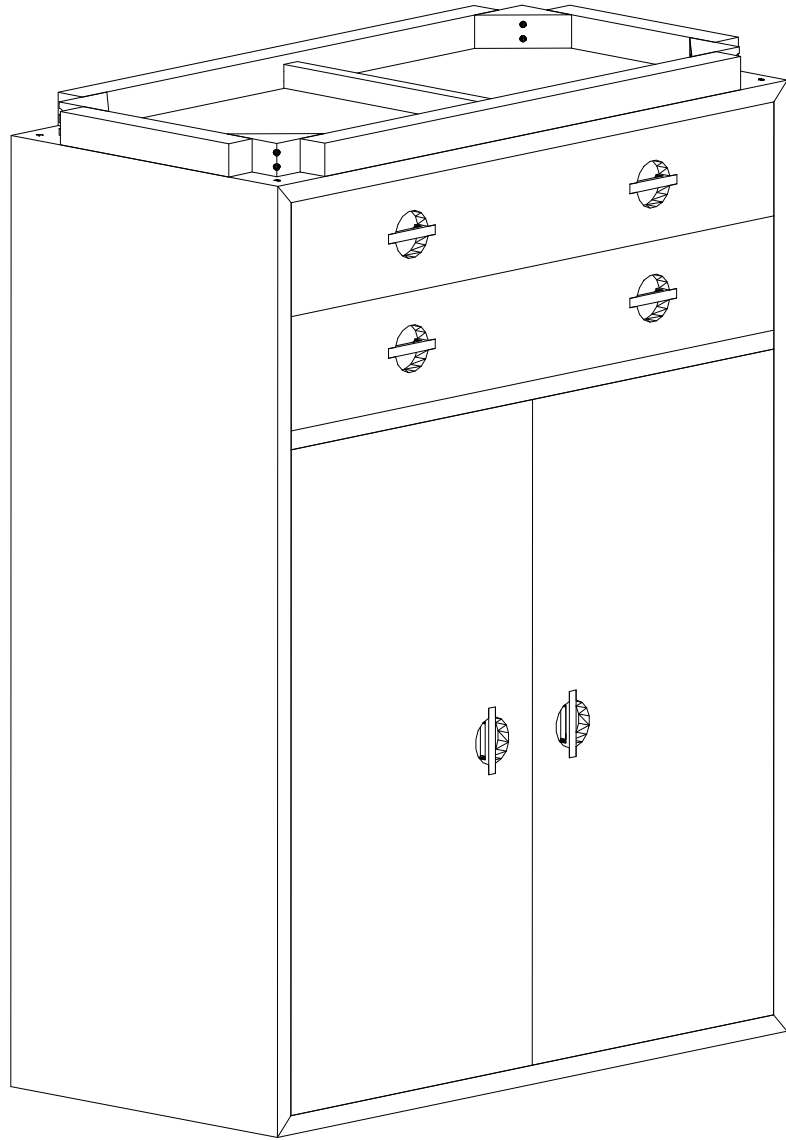

# CF-4180

## Slender Leg Hi Cabinet

CHLOROS

1

2

3

3

4

5