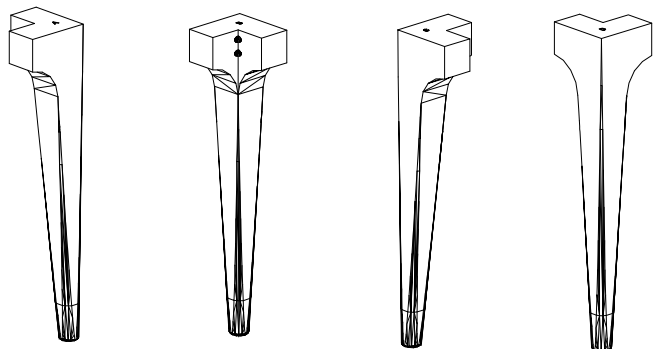

# CF-4180

## Slender Leg Hi Cabinet

CHLOROS

1

2

3

3

4

5