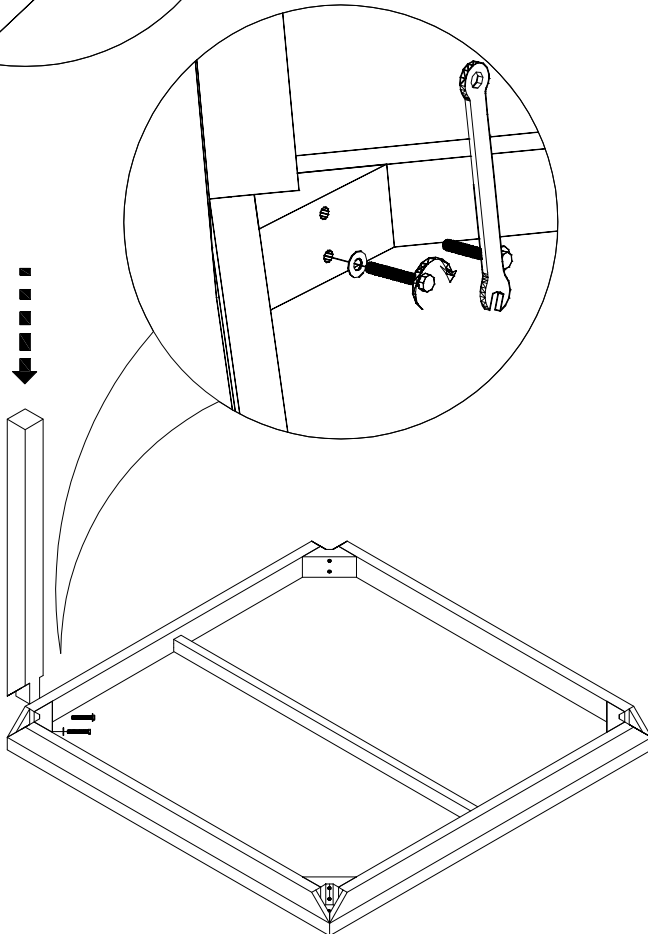

CF-3132

Spear Joint Dining Table 90 x 90

CHLOROS

1

2

3

4

5