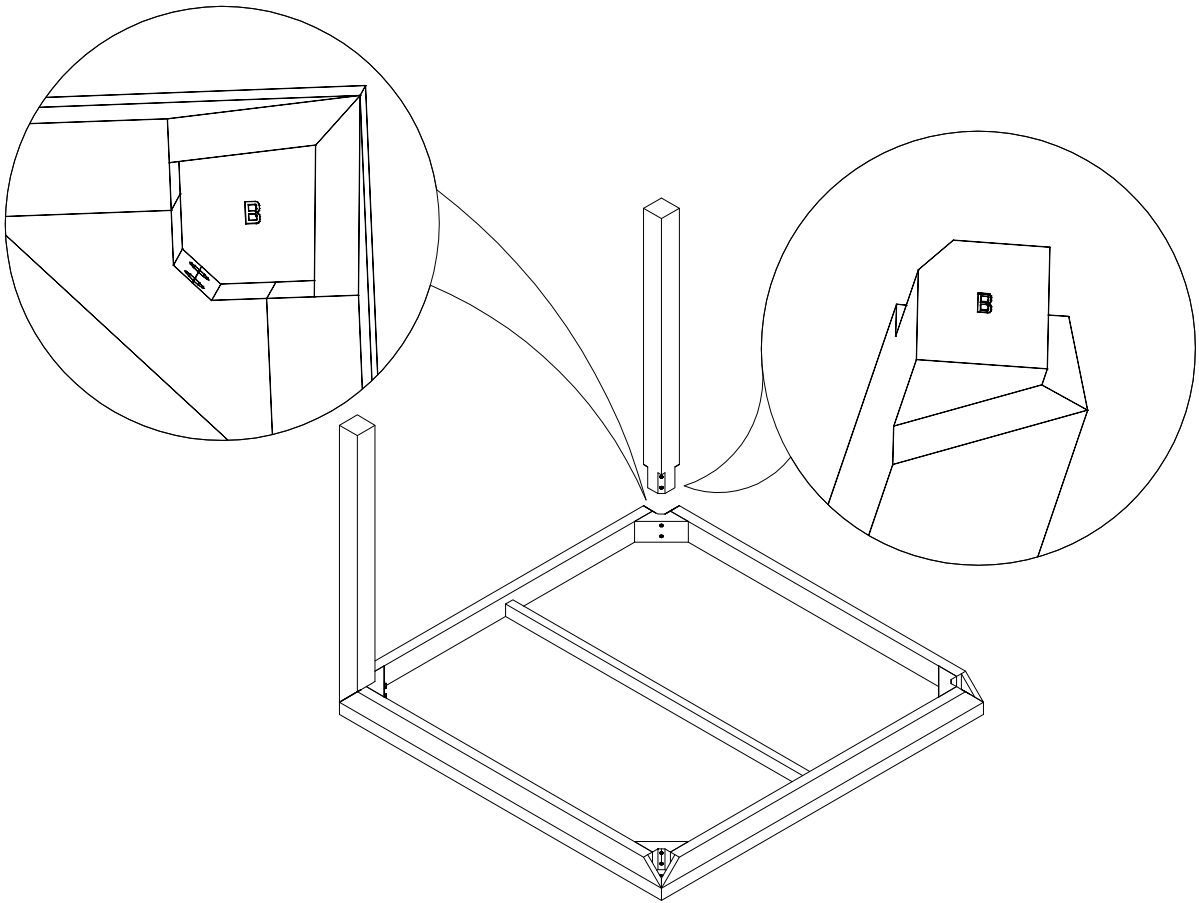

CF-3132

Spear Joint Dining Table 90 x 90

CHLOROS

1

2

3

4

5