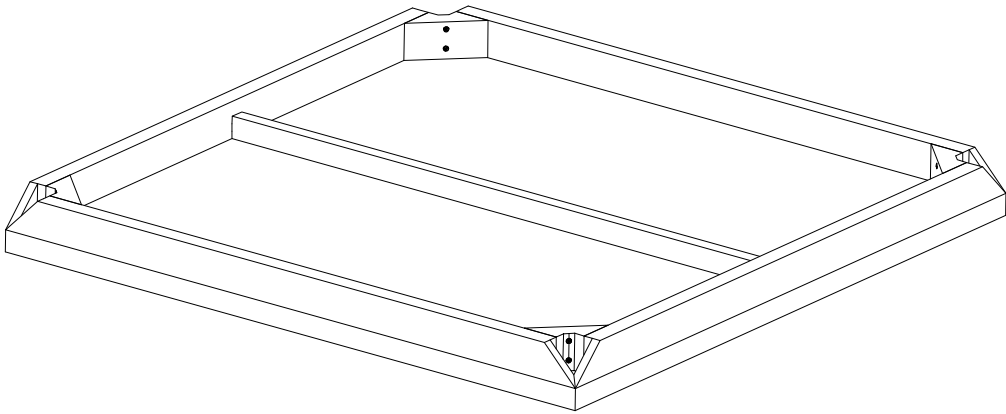

CF-3132

Spear Joint Dining Table 90 x 90

CHLOROS

1

2

3

4

5