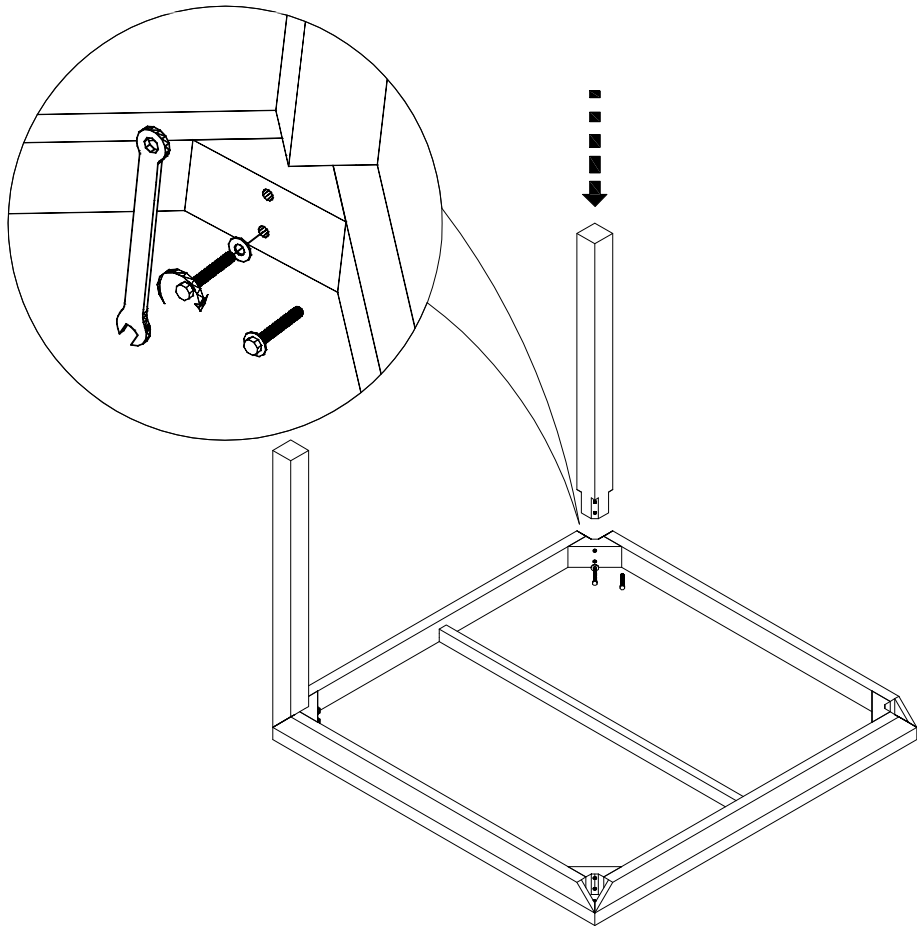

CF-3132

Spear Joint Dining Table 90 x 90

CHLOROS

1

2

3

4

5