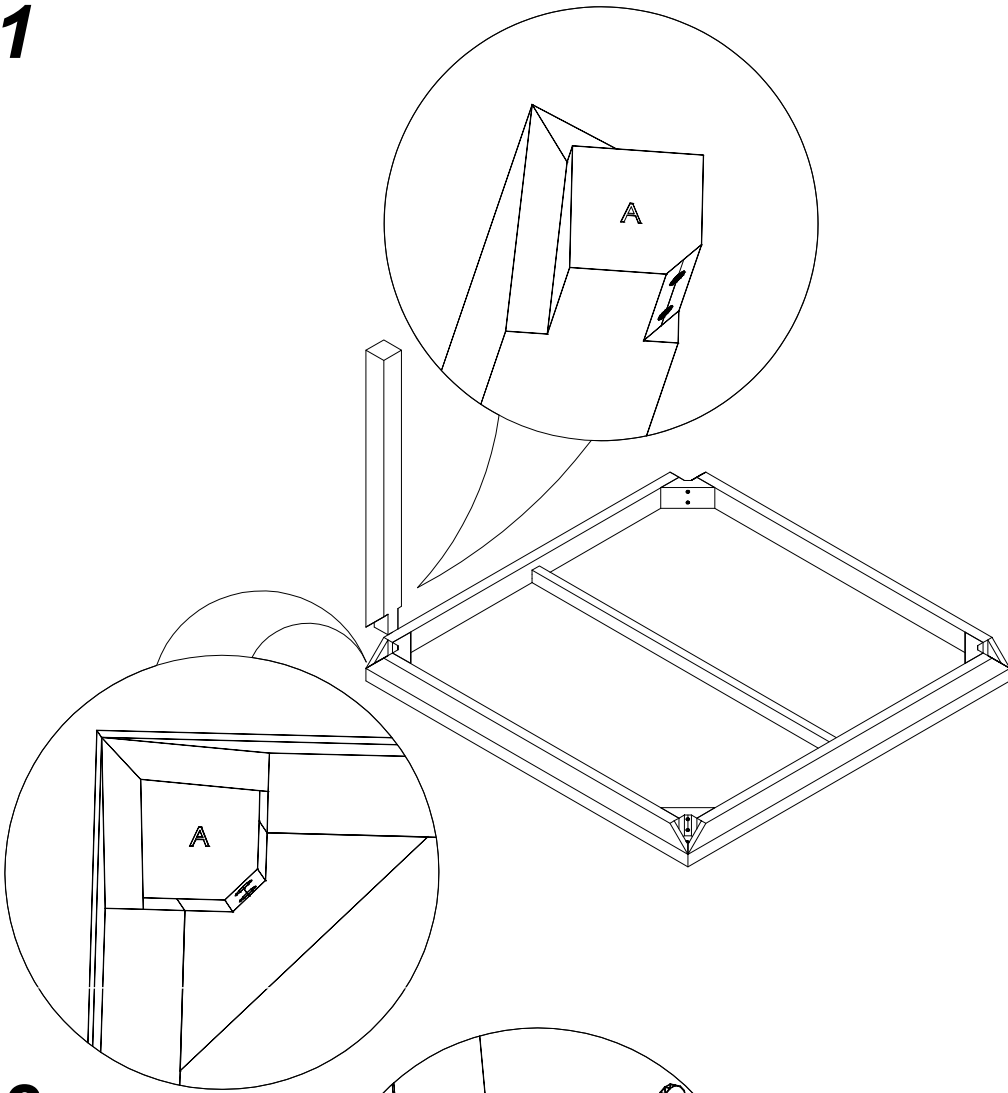

CF-3132

Spear Joint Dining Table 90 x 90

CHLOROS

1

2

3

4

5