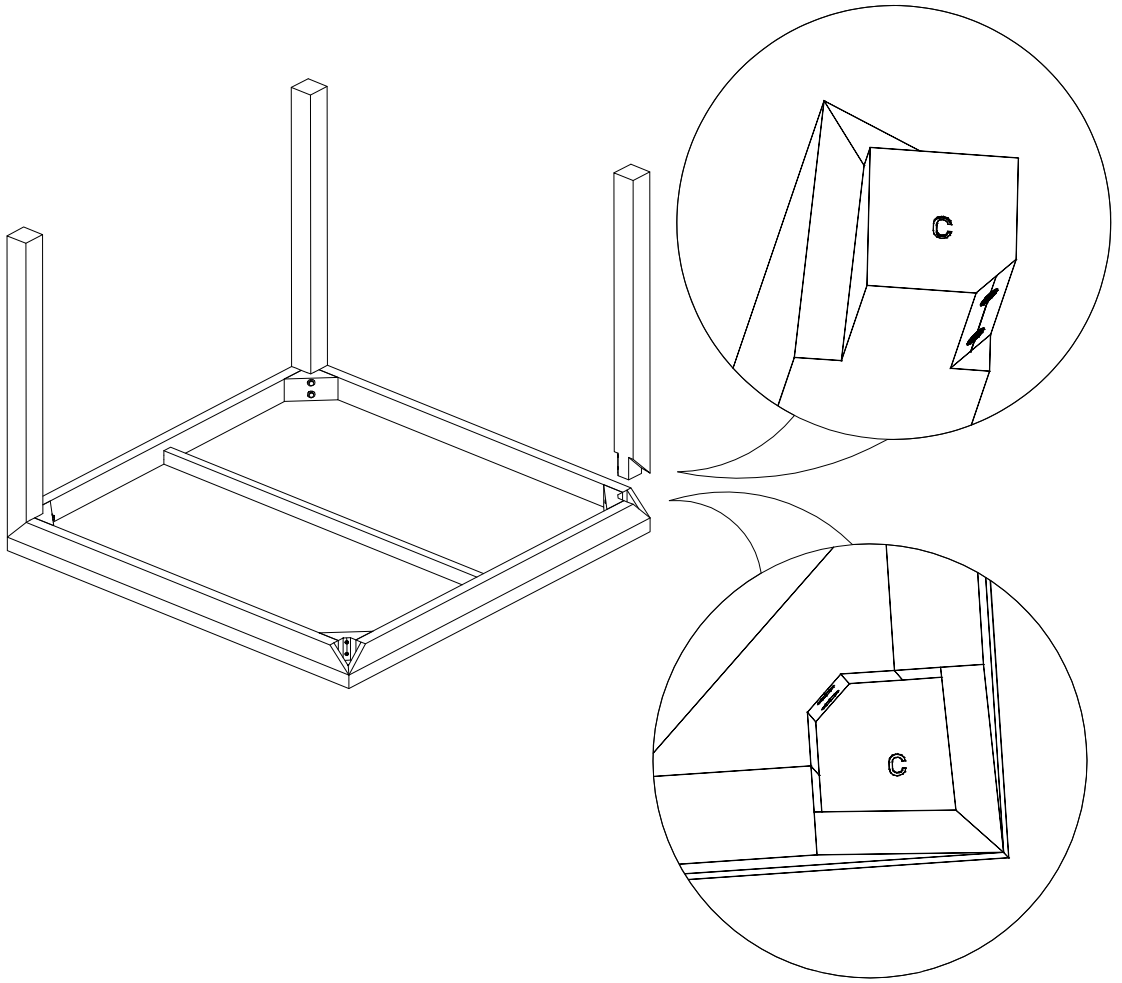

CF-3132

Spear Joint Dining Table 90 x 90

CHLOROS

1

2

3

4

5