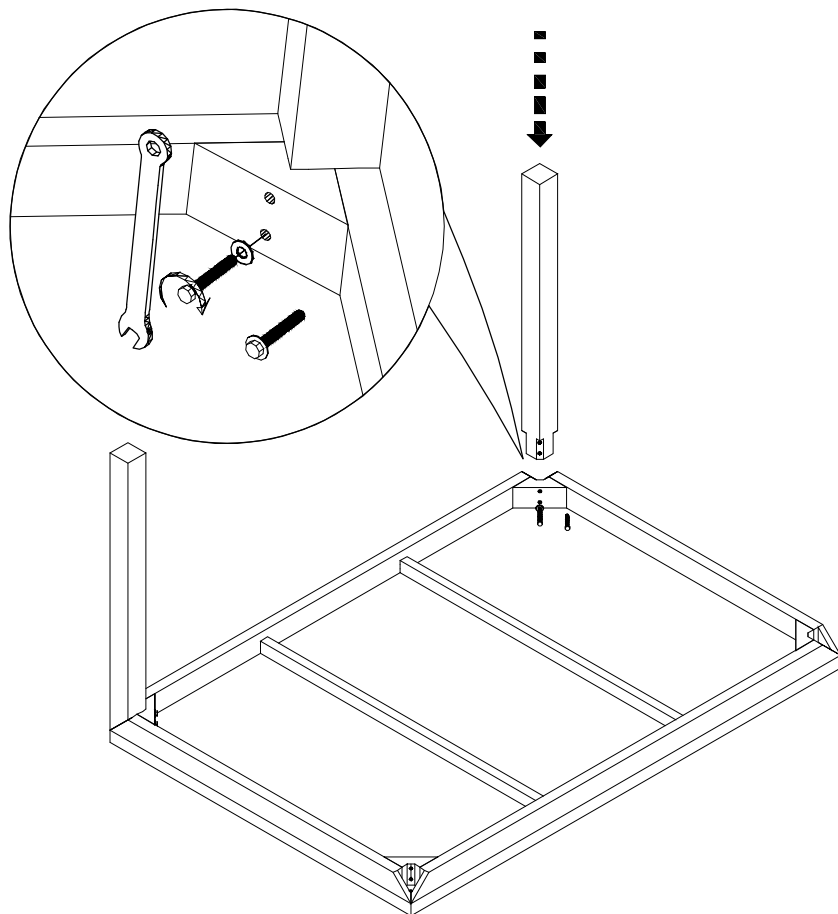

CF-3131

Spear Joint Dining Table 120

CHLOROS

1

2

3

4

5