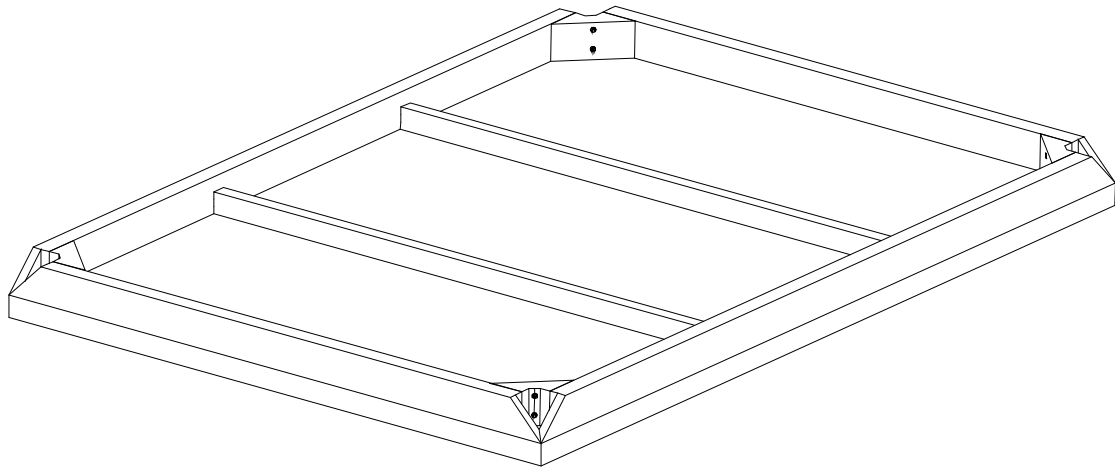

CF-3131

Spear Joint Dining Table 120

CHLOROS

1

2

3

4

5