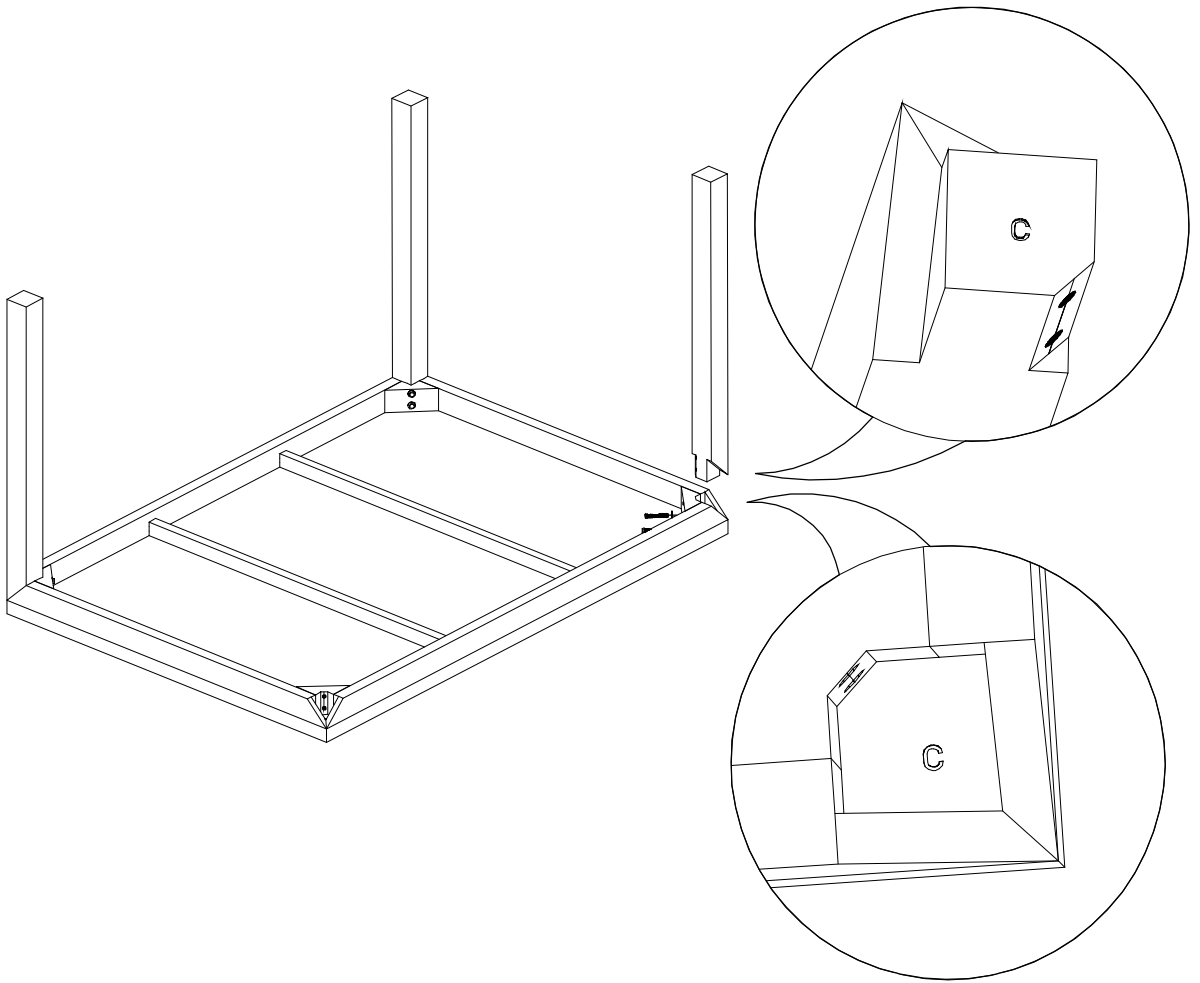

CF-3131

Spear Joint Dining Table 120

CHLOROS

1

2

3

4

5