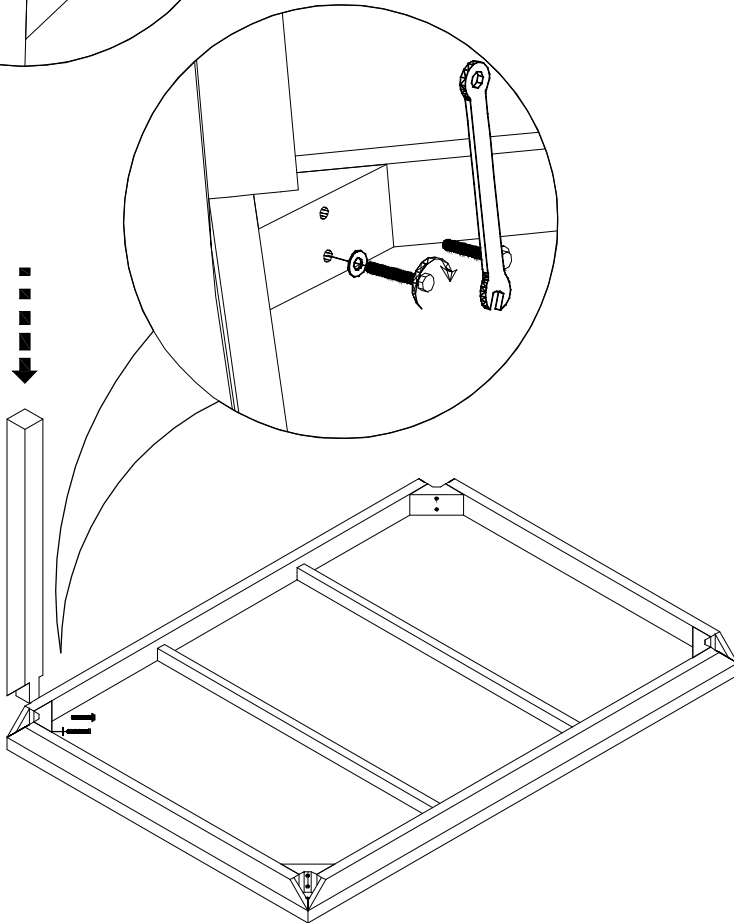

CF-3131

Spear Joint Dining Table 120

CHLOROS

1

2

3

4

5