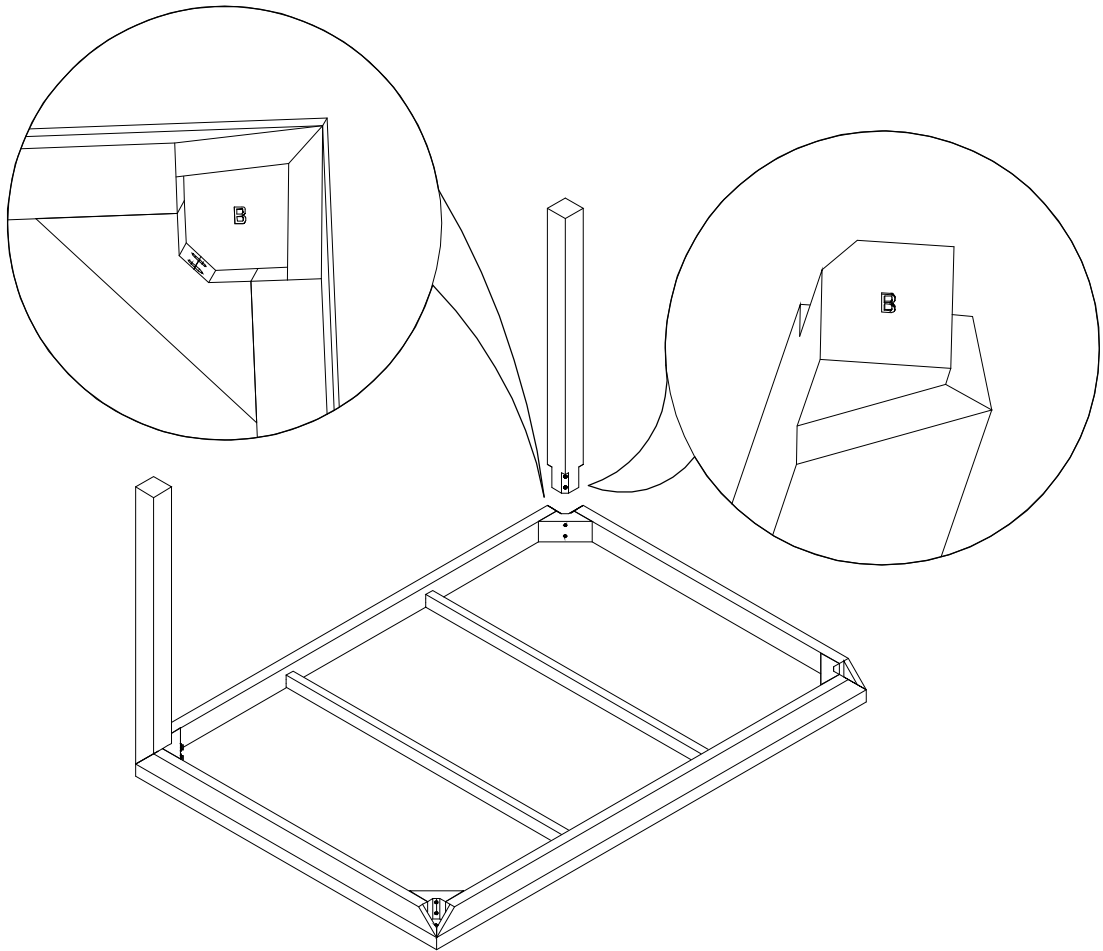

CF-3131

Spear Joint Dining Table 120

CHLOROS

1

2

3

4

5