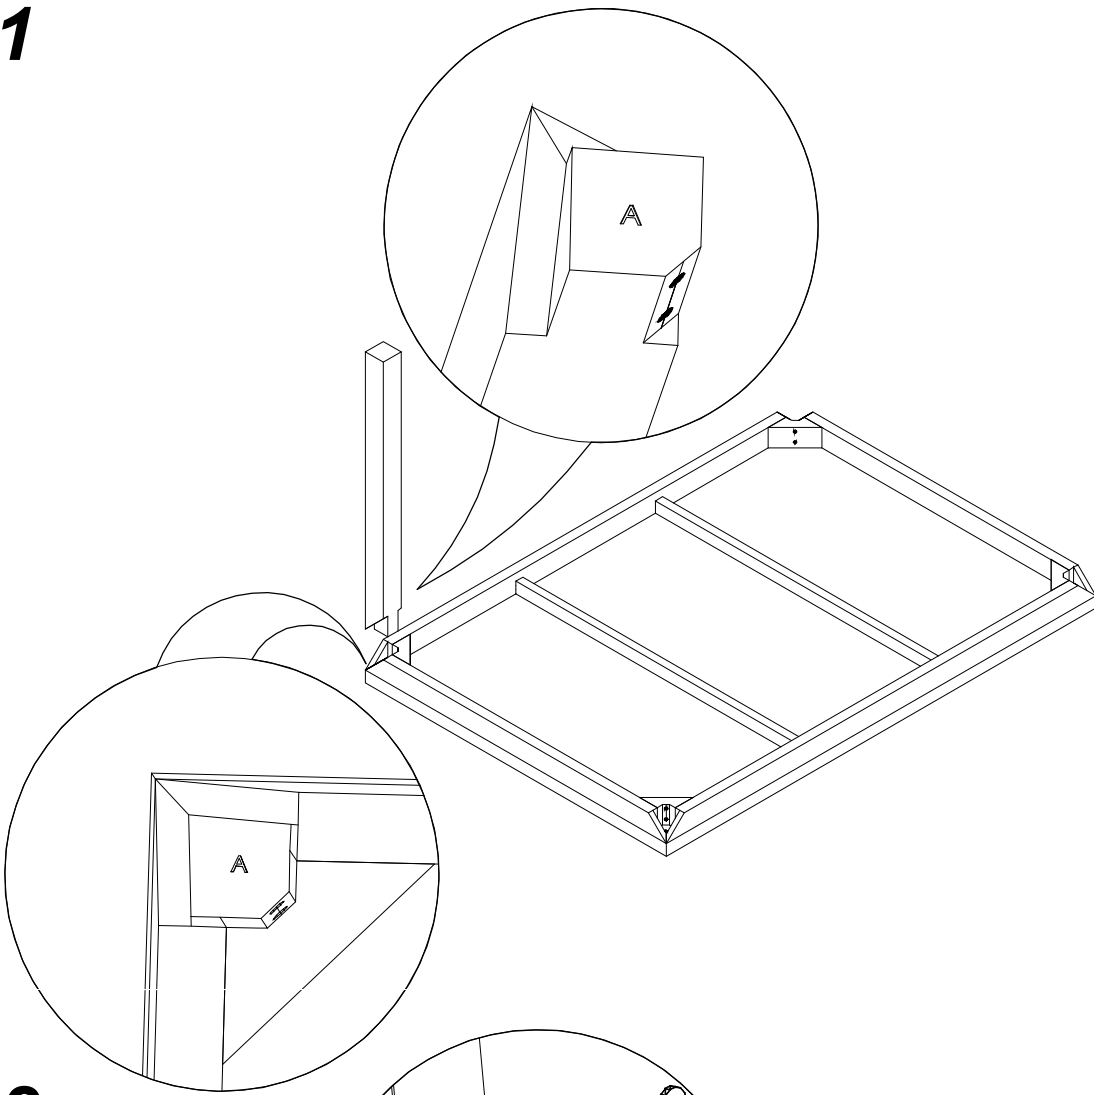

CF-3131

Spear Joint Dining Table 120

CHLOROS

1

2

3

4

5