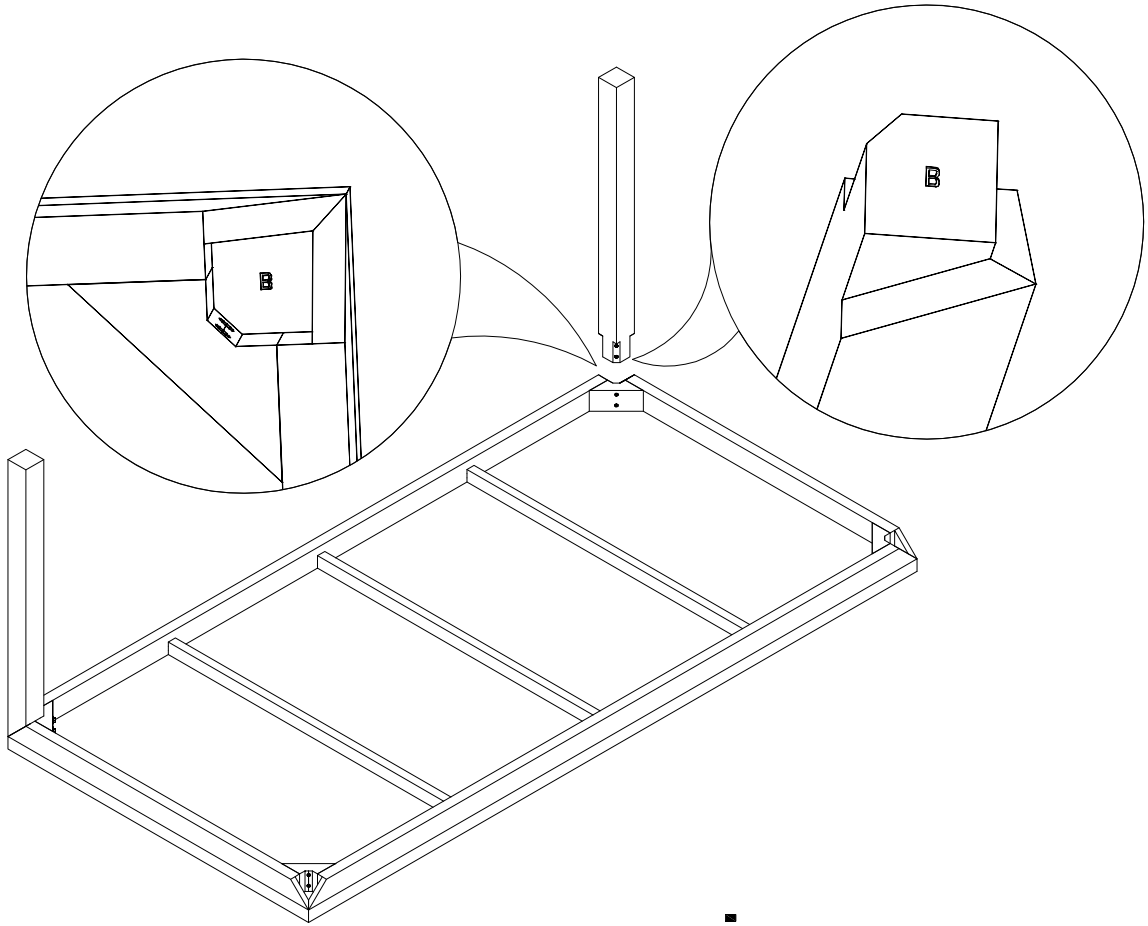

# CF-3130

Spear Joint Dining Table 170

CHLOROS

1

2

3

3

4