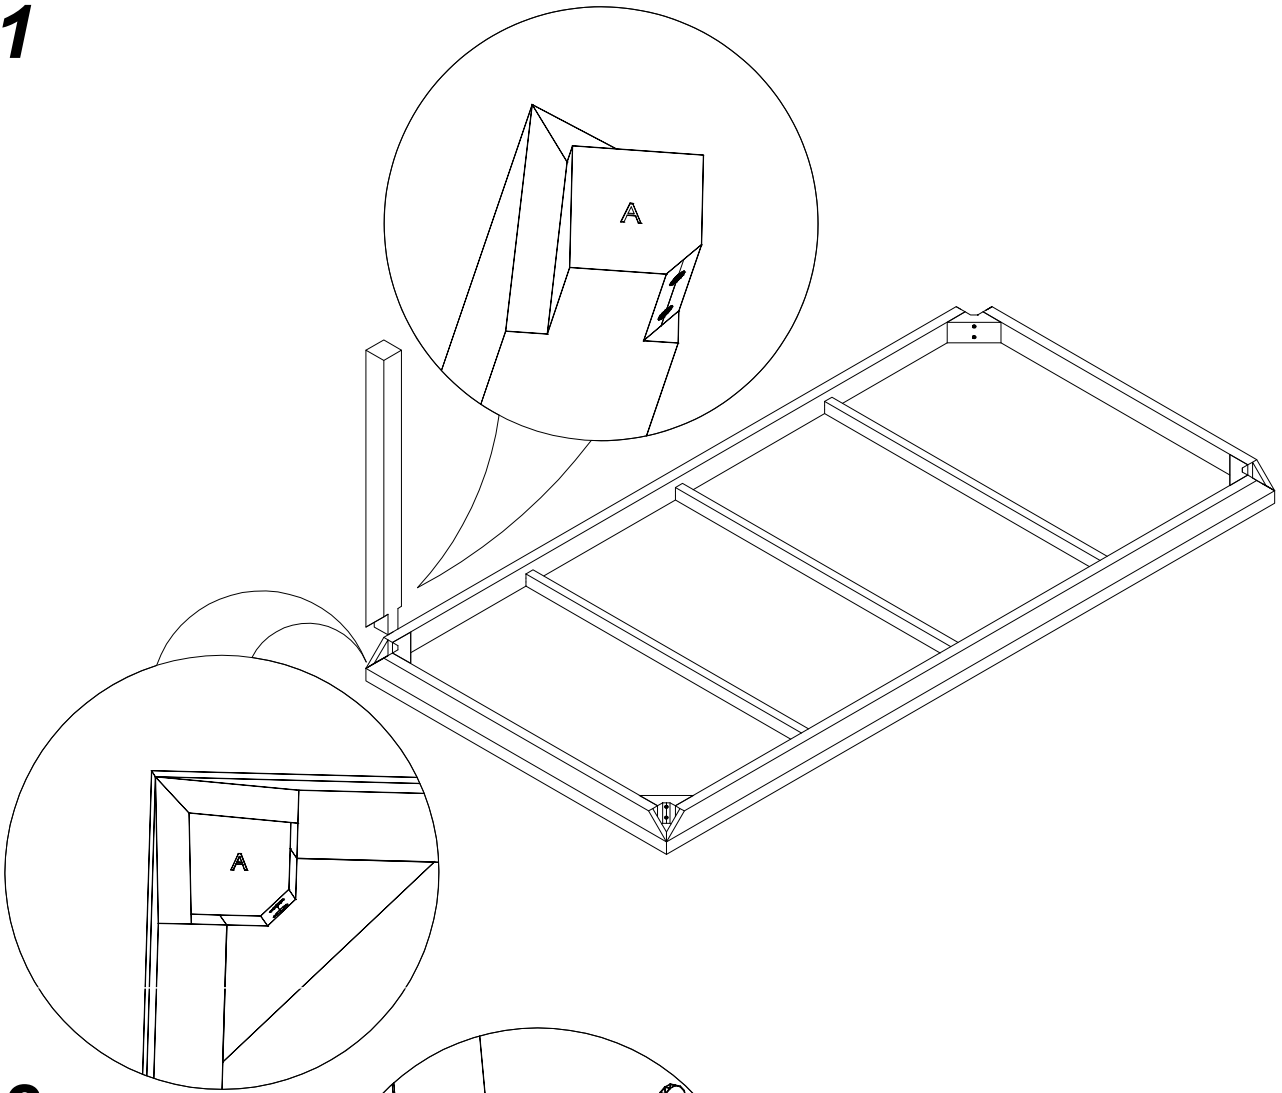

# CF-3130

Spear Joint Dining Table 170

CHLOROS

1

2

3

3

4