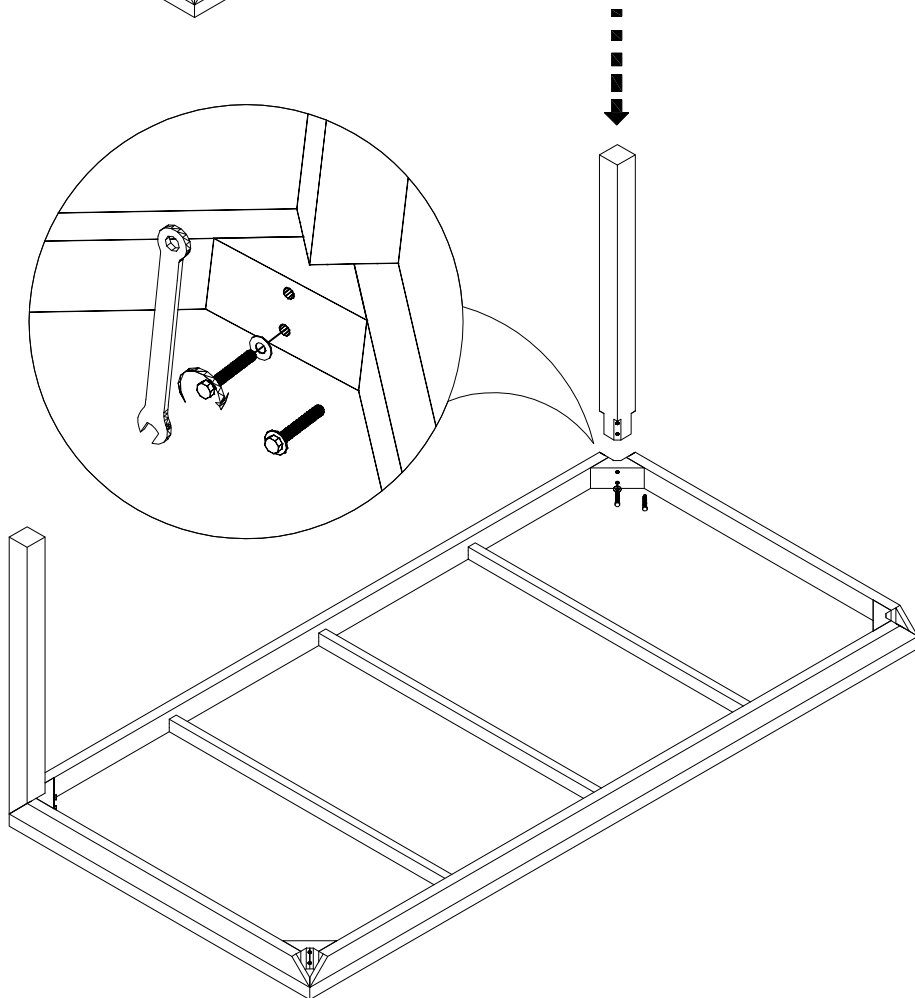

# CF-3130

Spear Joint Dining Table 170

CHLOROS

1

2

3

3

4