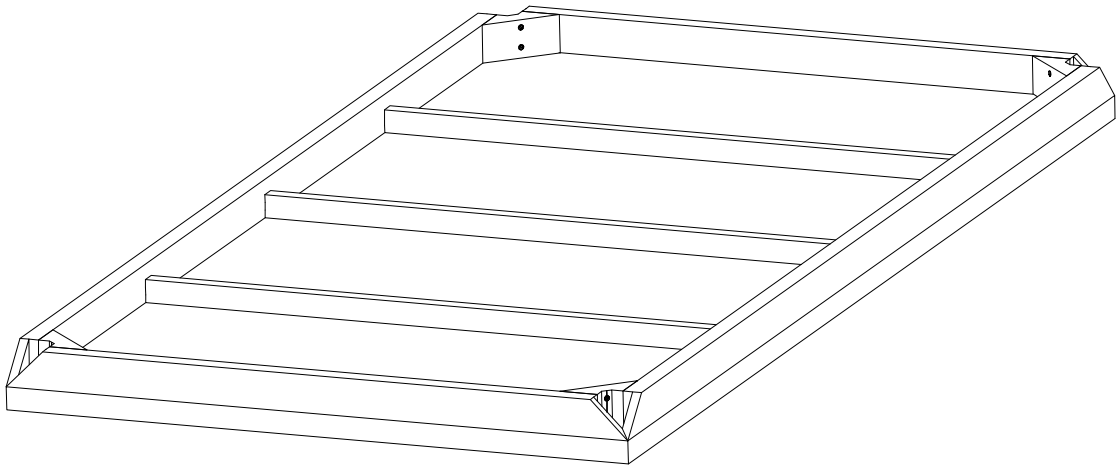

# CF-3130

Spear Joint Dining Table 170

CHLOROS

1

2

3

3

4