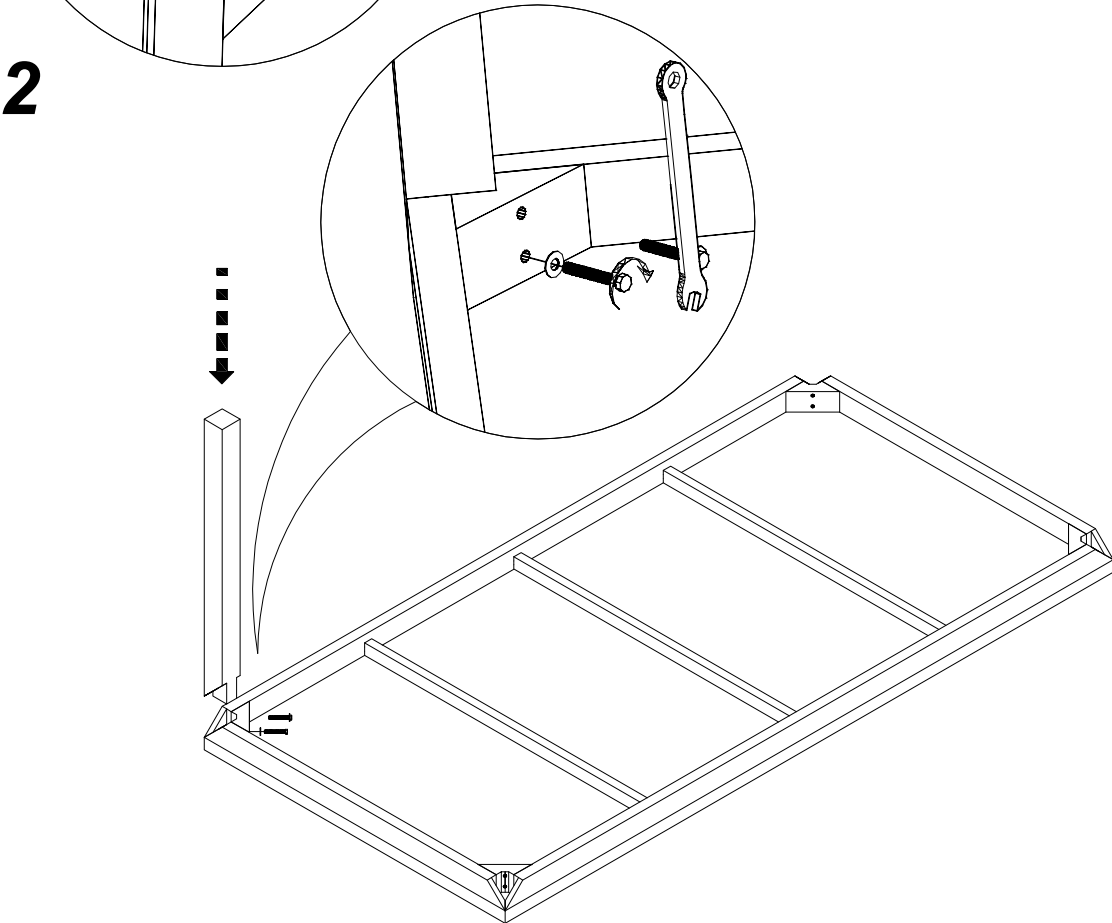

# CF-3130

Spear Joint Dining Table 170

CHLOROS

1

2

3

3

4